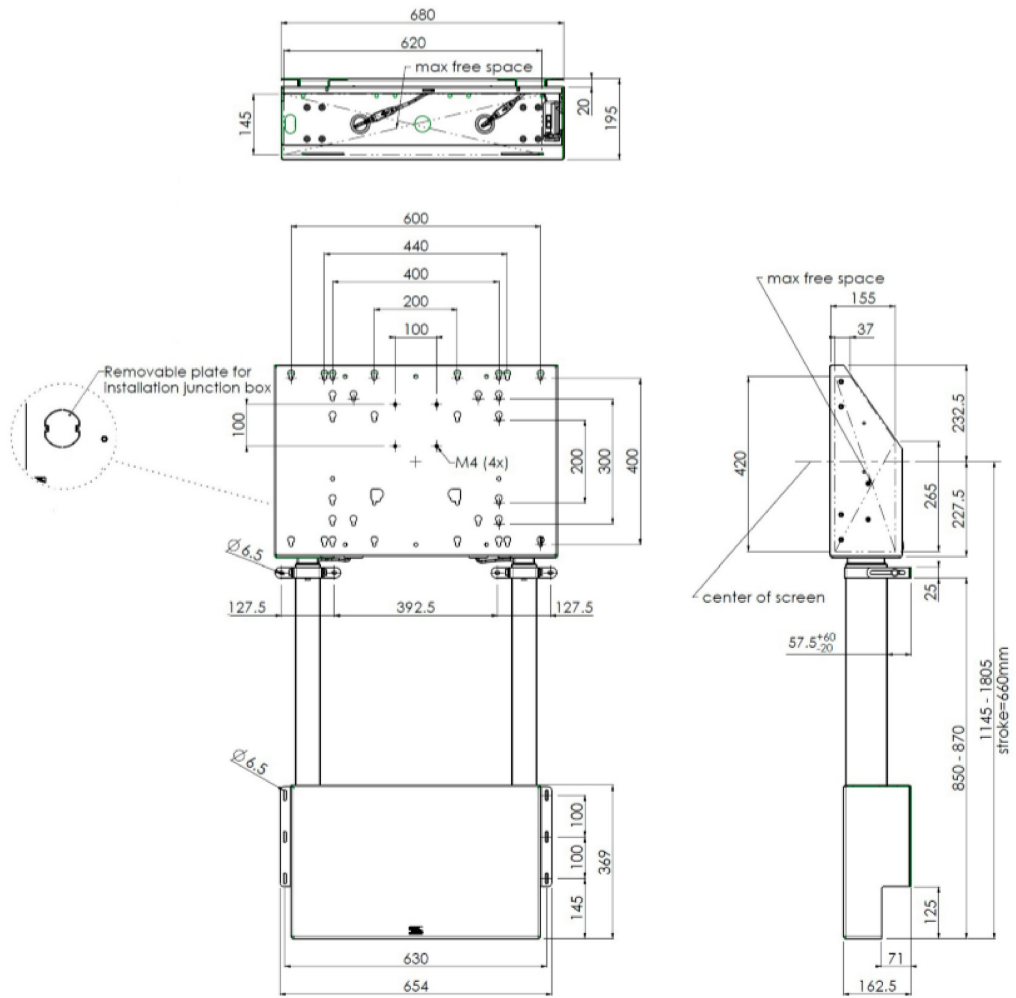

01 TEHNIČKA SPECIFIKACIJA

Veličina ekrana	65" - 86"
Maksimalna težina	120kg / monitor

EAN kod

4948570032433

All trademarks and registered trademarks acknowledged. E & O E. Specification subject to change without notice. All LCD's comply with ISO-9241-307:2008 in connection with pixel defects.