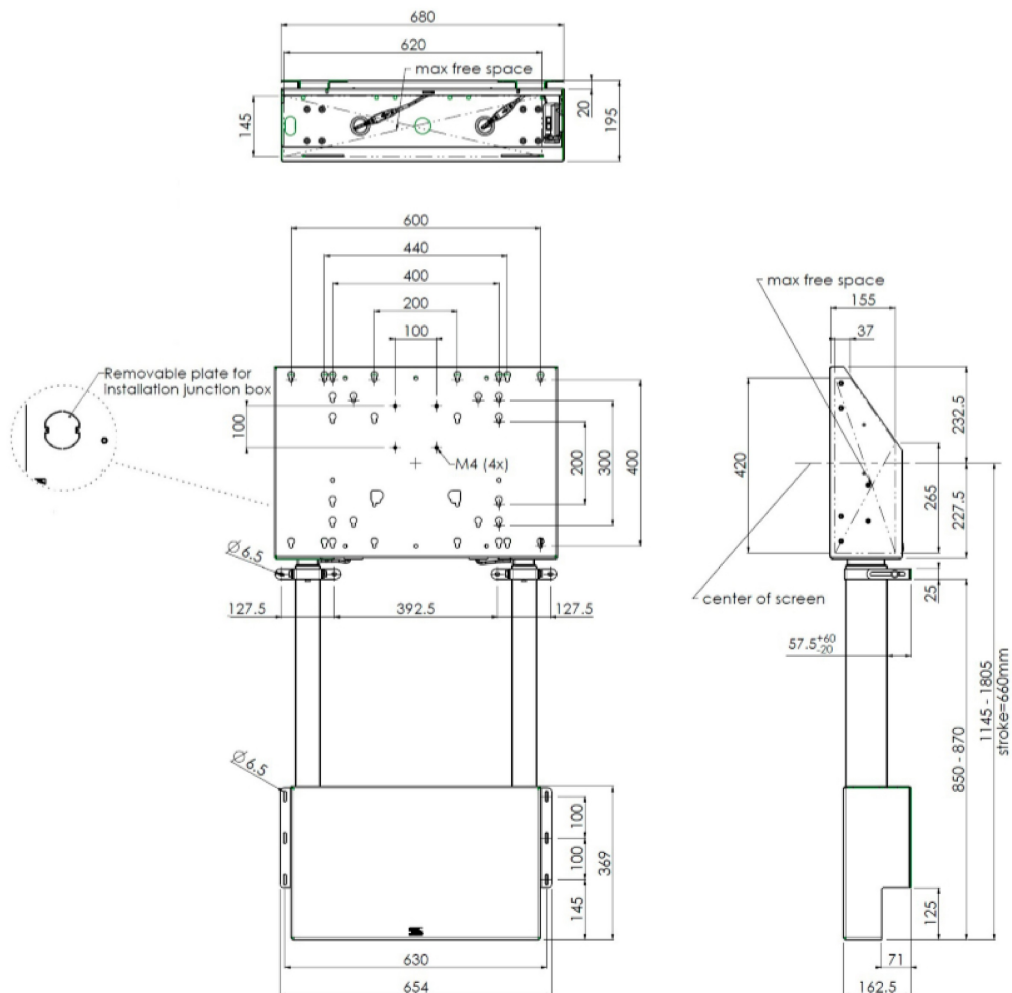

01 TEHNIČKA SPECIFIKACIJA

Veličina ekrana	65" - 86"
Maksimalna težina	120kg / monitor

EAN kod

4948570032433

All trademarks and registered trademarks acknowledged. E & O E. Specification subject to change without notice. All LCD's comply with ISO-9241-307:2008 in connection with pixel defects.