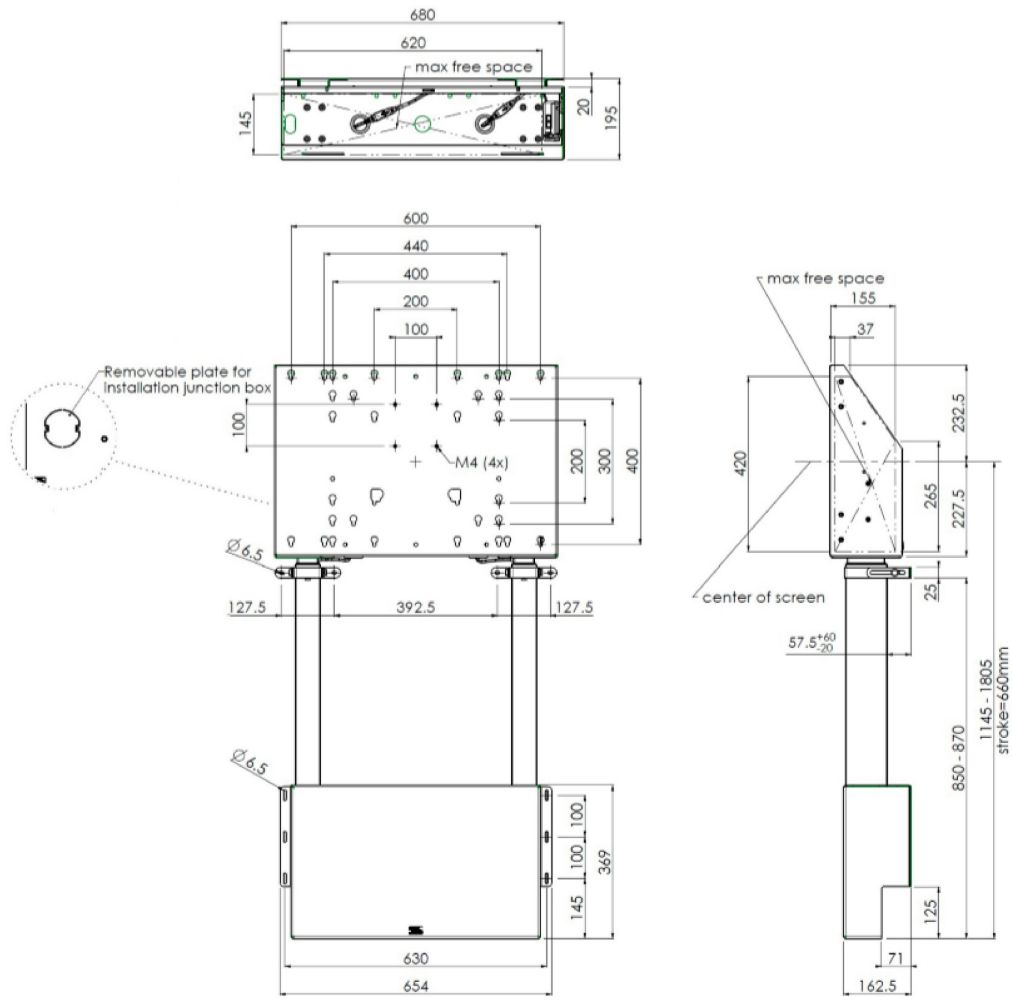

## Wall lift for large format (touch) displays up to 120kg.

Floor supported wall lift for (touch) screens, max 120 kg A motorized trolley for touch screens up to VESA 600-400. Thanks to its double columns it offers extra stability and robustness for working with a touch display. It features an electrical regulation guaranteeing a continuous and silent height adjustment, and an integrated screen bracket containing most VESA patterns, making it suitable for almost every display. At the back side of the mounting utility, there is space reserved for placing a mini PC or thin client. Please note: If your screen is too big (VESA 600-500/600 or VESA 800-500/600), please use the [MD 052B7280](#) adapter. For screens with VESA 800-400, please use the [MD 052B7265](#) adapter.

### 01 TECHNICAL SPECIFICATION

Screen size	65" - 86"
Max weight capacity	120kg / monitor

## 02 DIMENSIONS / WEIGHT

EAN code

4948570032433

© IYAMA CORPORATION. ALL RIGHTS RESERVED