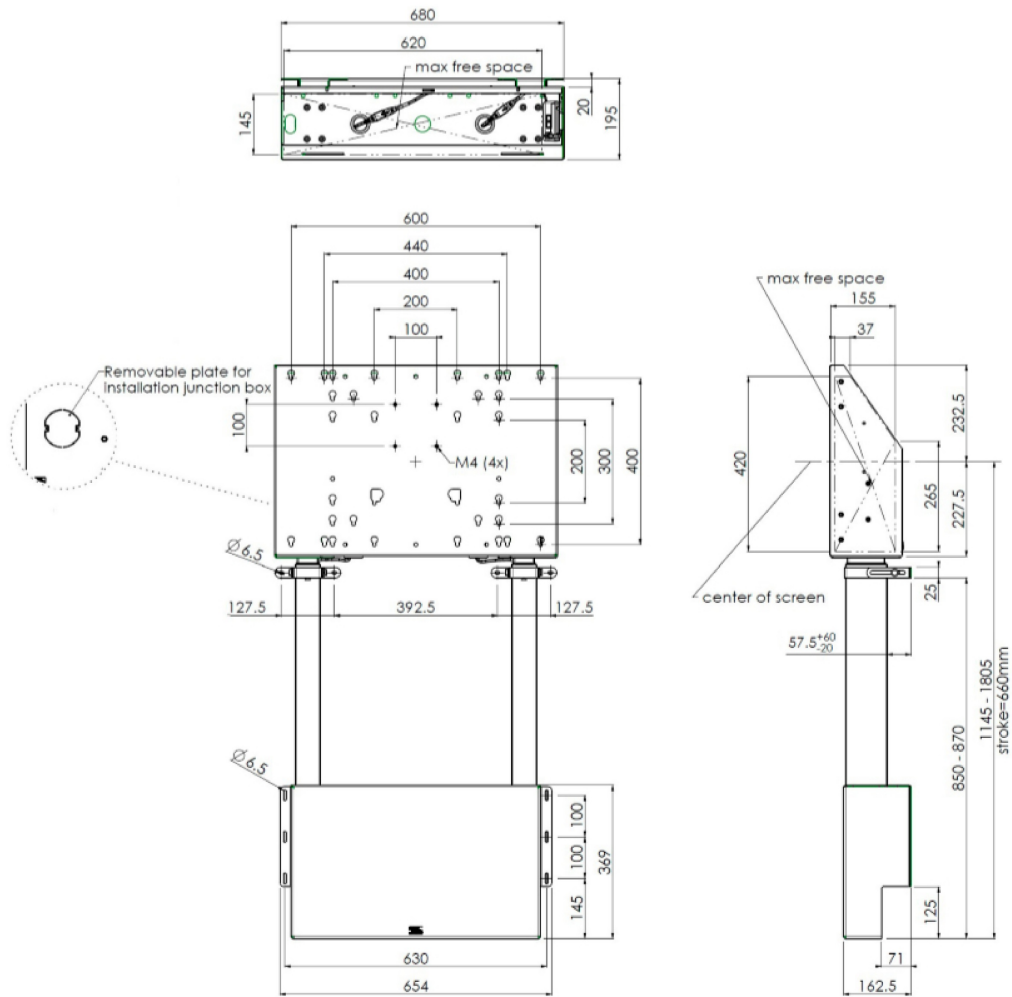

## Wall lift for large format (touch) displays up to 120kg.

Floor supported wall lift for (touch) screens, max 120 kg A motorized trolley for touch screens up to VESA 600-400. Thanks to its double columns it offers extra stability and robustness for working with a touch display. It features an electrical regulation guaranteeing a continuous and silent height adjustment, and an integrated screen bracket containing most VESA patterns, making it suitable for almost every display. At the back side of the mounting utility, there is space reserved for placing a mini PC or thin client. Please note: If your screen is too big (VESA 600-500/600 or VESA 800-500/600), please use the [MD 052B7280](#) adapter. For screens with VESA 800-400, please use the [MD 052B7265](#) adapter.

### 01 TECHNICAL SPECIFICATION

Screen size	65" - 86"
Max weight capacity	120kg / monitor

## 02 DIMENSIONS / WEIGHT

EAN code

4948570032433

© IYAMA CORPORATION. ALL RIGHTS RESERVED