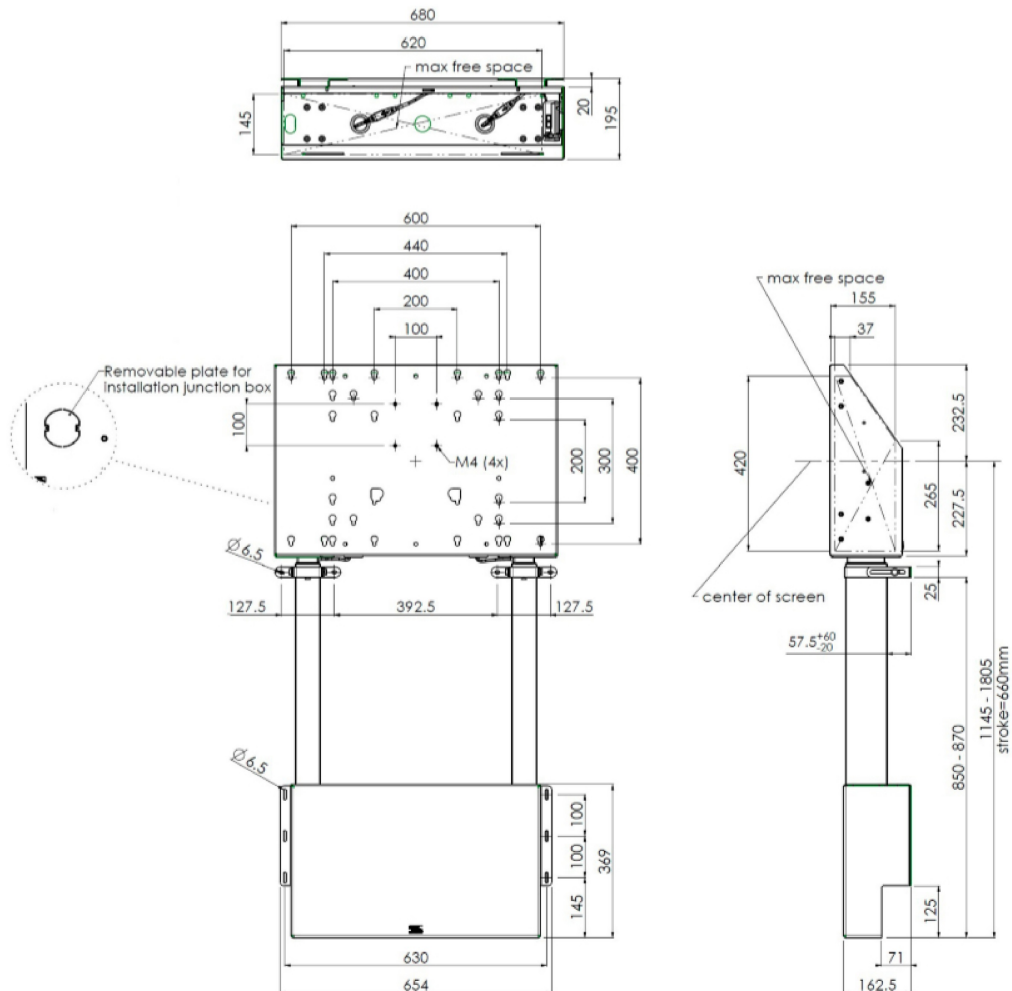

01 TECHNIKAI PARAMÉTEREK

Képernyő mérete

65" - 86"

Maximális teherbírás

120kg / monitor

All trademarks and registered trademarks acknowledged. E & O E. Specification subject to change without notice. All LCD's comply with ISO-9241-307:2008 in connection with pixel defects.