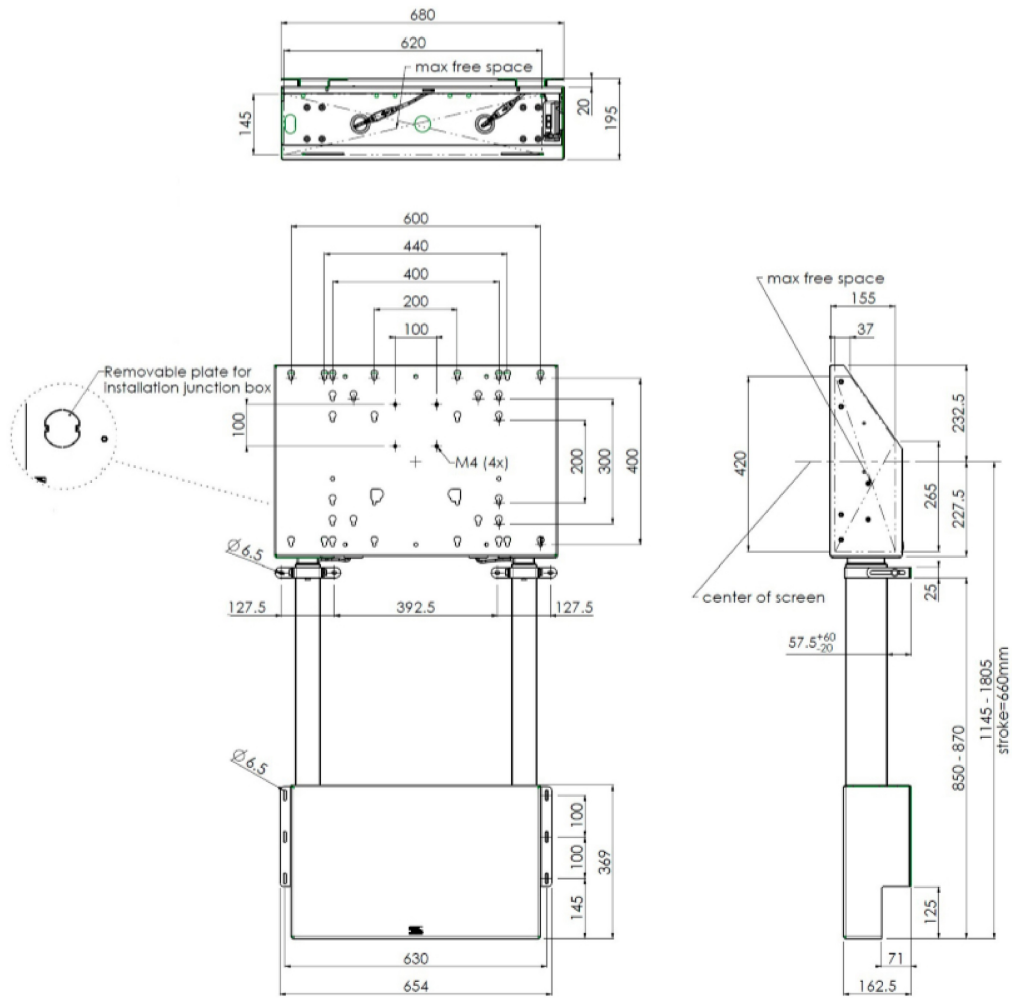

01 TECHNIKAI PARAMÉTEREK

Képernyő mérete

65" - 86"

Maximális teherbírás

120kg / monitor

All trademarks and registered trademarks acknowledged. E & O E. Specification subject to change without notice. All LCD's comply with ISO-9241-307:2008 in connection with pixel defects.