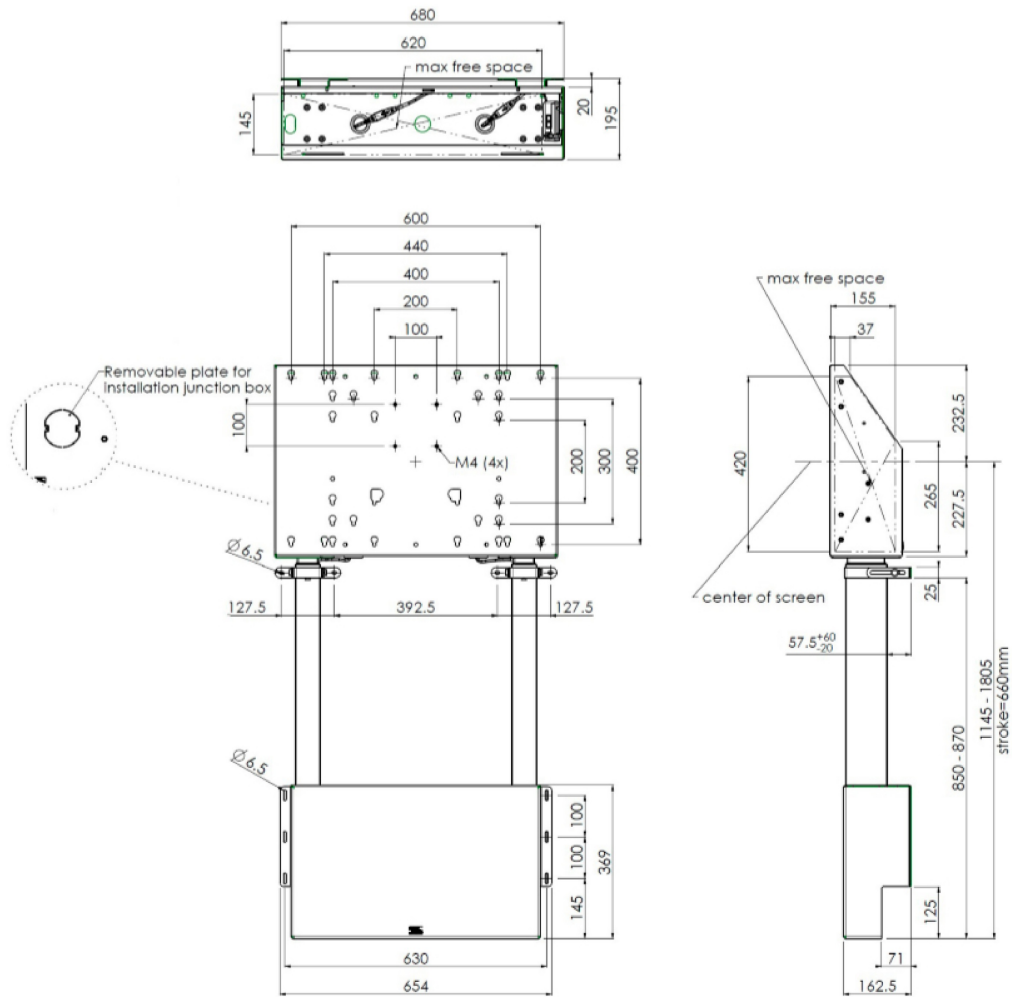

Wall lift for large format (touch) displays up to 120kg.

Floor supported wall lift for (touch) screens, max 120 kg A motorized trolley for touch screens up to VESA 600-400. Thanks to its double columns it offers extra stability and robustness for working with a touch display. It features an electrical regulation guaranteeing a continuous and silent height adjustment, and an integrated screen bracket containing most VESA patterns, making it suitable for almost every display. At the back side of the mounting utility, there is space reserved for placing a mini PC or thin client. Please note: If your screen is too big (VESA 600-500/600 or VESA 800-500/600), please use the [MD 052B7280](#) adapter. For screens with VESA 800-400, please use the [MD 052B7265](#) adapter.

01 TECHNICAL SPECIFICATION

Screen size	65" - 86"
Max weight capacity	120kg / monitor

All trademarks and registered trademarks acknowledged. E & O E. Specification subject to change without notice. All LCD's comply with ISO-9241-307:2008 in connection with pixel defects.