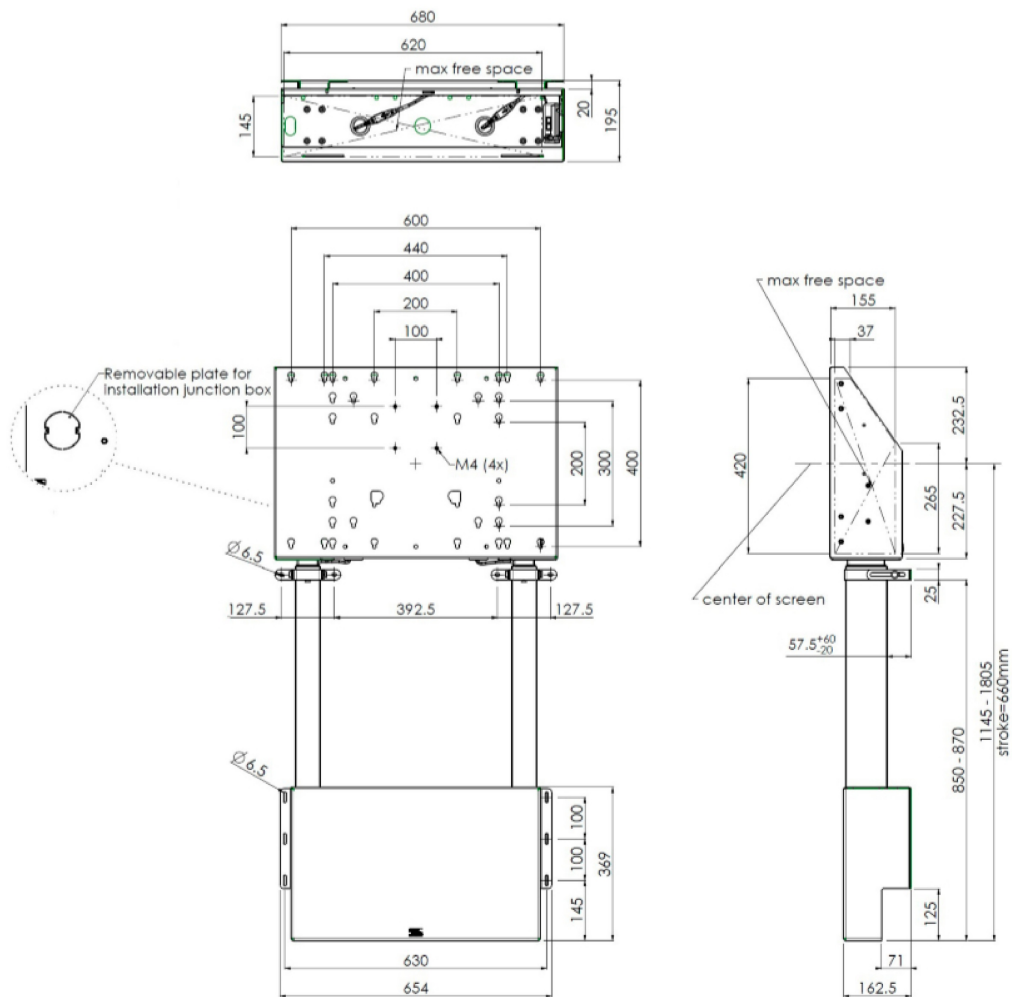

Floor supported wall lift for (touch) screens, max 120 kg A motorized trolley for touch screens up to VESA 600-400. Thanks to its double columns it offers extra stability and robustness for working with a touch display. It features an electrical regulation guaranteeing a continuous and silent height adjustment, and an integrated screen bracket containing most VESA patterns, making it suitable for almost every display. At the back side of the mounting utility, there is space reserved for placing a mini PC or thin client. Please note: If your screen is too big (VESA 600-500/600 or VESA 800-500/600), please use the [MD 052B7280](#) adapter. For screens with VESA 800-400, please use the [MD 052B7265](#) adapter.

01 SPECIFIKACE

Screen size	65" - 86"
Váha max.	120kg / monitor

02 ROZMĚRY / HMOTNOST

EAN code

4948570032433

Všechny ochranné známky jsou registrovány a chráněny. Vyhrazené právo na změny. Veškeré ploché panely LCD splňují normu ISO-9241-307:2008 v oblasti počtu vadných pixelů.