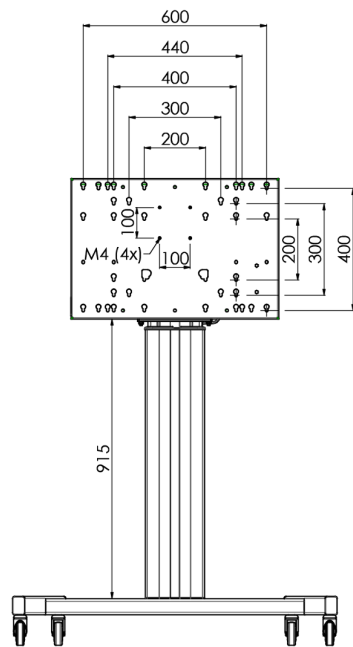

Floor lift on wheels for large format (touch) displays up to 120 kg with lockable lid for protection

Floor lift XL on wheels for (touch) screens bigger than 65", max 120 kg A motorized trolley for touch screens up to VESA 600-400. What makes this product so unique is its screen flexibility and installation ease, within just three steps the product is installed and ready for use. This wheeled stand with electrical height adjustment has continuous and silent height adjustment and an integrated screen bracket containing most VESA patterns, making it suitable for almost every display. The embedded VESA bracket has another special feature, it can be used as support for a Desktop PC at the back. Please note: If your screen is too big (VESA 600-500/600 or VESA 800-500/600), please use the [MD 052B7280](#) adapter. For screens with VESA 800-400, please use the [MD 052B7265](#) adapter.

01 TECHNICAL SPECIFICATION

Počet obrazovky	1
Velikost obrazovky	32" - 86"
Max weight capacity	120kg / монитор
VESA minimum	200 x 200mm
VESA maximum	600 x 400mm

02 РАЗМЕР / ВЕС

Размер продукта Ш x В x Г

1058 x 1890.5 x 772мм