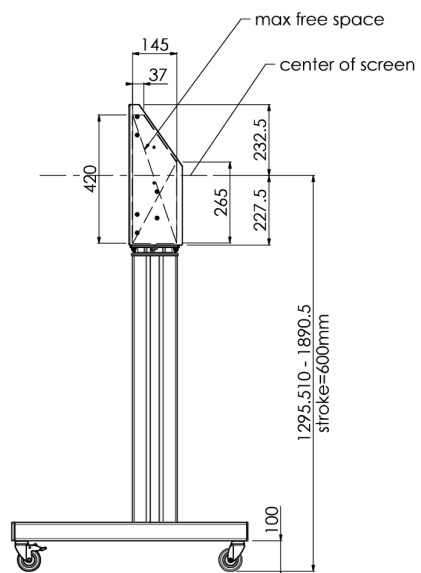

Floor lift on wheels for large format (touch) displays up to 120 kg with lockable lid for protection

Floor lift XL on wheels for (touch) screens bigger than 65", max 120 kg A motorized trolley for touch screens up to VESA 600-400. What makes this product so unique is its screen flexibility and installation ease, within just three steps the product is installed and ready for use. This wheeled stand with electrical height adjustment has continuous and silent height adjustment and an integrated screen bracket containing most VESA patterns, making it suitable for almost every display. The embedded VESA bracket has another special feature, it can be used as support for a Desktop PC at the back. Please note: If your screen is too big (VESA 600-500/600 or VESA 800-500/600), please use the [MD 052B7280](#) adapter. For screens with VESA 800-400, please use the [MD 052B7265](#) adapter.

01 TECHNICAL SPECIFICATION

Počet obrazovky	1
Velikost obrazovky	32" - 86"
Max weight capacity	120kg / монитор
VESA minimum	200 x 200mm
VESA maximum	600 x 400mm

02 РАЗМЕР / ВЕС

Размер продукта Ш x В x Г

1058 x 1890.5 x 772мм