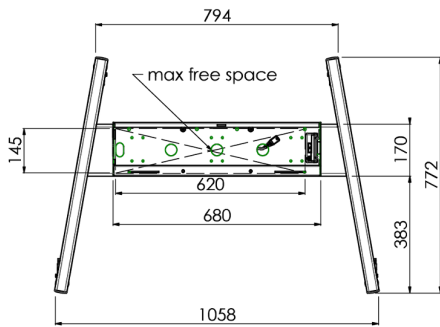

Floor lift on wheels for large format (touch) displays up to 120 kg with lockable lid for protection

Floor lift XL on wheels for (touch) screens bigger than 65", max 120 kg A motorized trolley for touch screens up to VESA 600-400. What makes this product so unique is its screen flexibility and installation ease, within just three steps the product is installed and ready for use. This wheeled stand with electrical height adjustment has continuous and silent height adjustment and an integrated screen bracket containing most VESA patterns, making it suitable for almost every display. The embedded VESA bracket has another special feature, it can be used as support for a Desktop PC at the back. Please note: If your screen is too big (VESA 600-500/600 or VESA 800-500/600), please use the [MD 052B7280](#) adapter. For screens with VESA 800-400, please use the [MD 052B7265](#) adapter.

01 TECHNICAL SPECIFICATION

Počet obrazovky	1
Velikost obrazovky	32" - 86"
Max weight capacity	120kg / монитор
VESA minimum	200 x 200mm
VESA maximum	600 x 400mm

02 РАЗМЕР / ВЕС

Размер продукта Ш x В x Г

1058 x 1890.5 x 772мм