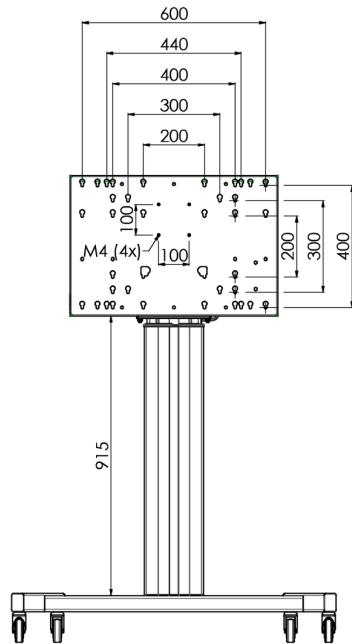

Все товарные знаки и торговые марки являются собственностью их владельцев и они защищены. Ошибки и изменения допускаются. Спецификации могут быть изменены без уведомления. Все LCD мониторы соответствуют стандарту ISO-9241-307:2008 по политике битых пикселей.