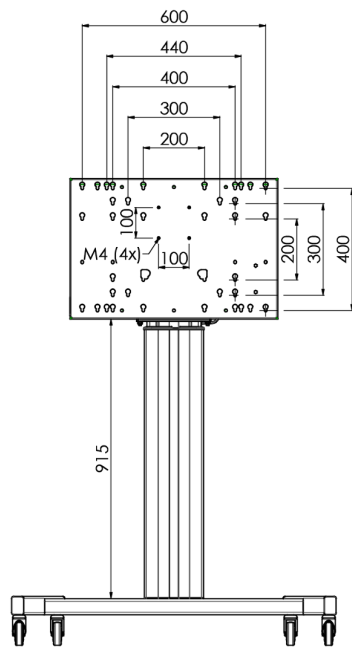

Floor lift on wheels for large format (touch) displays up to 120 kg with lockable lid for protection

Floor lift XL on wheels for (touch) screens bigger than 65", max 120 kg A motorized trolley for touch screens up to VESA 600-400. What makes this product so unique is its screen flexibility and installation ease, within just three steps the product is installed and ready for use. This wheeled stand with electrical height adjustment has continuous and silent height adjustment and an integrated screen bracket containing most VESA patterns, making it suitable for almost every display. The embedded VESA bracket has another special feature, it can be used as support for a Desktop PC at the back. Please note: If your screen is too big (VESA 600-500/600 or VESA 800-500/600), please use the [MD 052B7280](#) adapter. For screens with VESA 800-400, please use the [MD 052B7265](#) adapter.

01 TECHNICAL SPECIFICATION

Number of screens	1
Screen size	32" - 86"
Max weight capacity	120kg / монитор
VESA minimum	200 x 200mm
VESA maximum	600 x 400mm

02 РАЗМЕР / ВЕС

Размер продукта Ш x В x Г

1058 x 1890.5 x 772мм