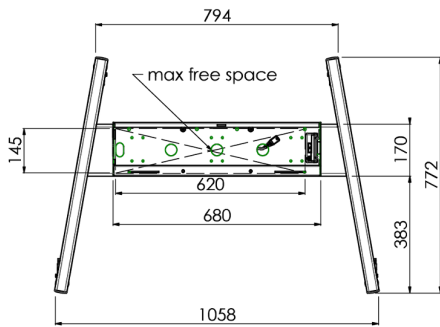

Floor lift on wheels for large format (touch) displays up to 120 kg with lockable lid for protection

Floor lift XL on wheels for (touch) screens bigger than 65", max 120 kg A motorized trolley for touch screens up to VESA 600-400. What makes this product so unique is its screen flexibility and installation ease, within just three steps the product is installed and ready for use. This wheeled stand with electrical height adjustment has continuous and silent height adjustment and an integrated screen bracket containing most VESA patterns, making it suitable for almost every display. The embedded VESA bracket has another special feature, it can be used as support for a Desktop PC at the back. Please note: If your screen is too big (VESA 600-500/600 or VESA 800-500/600), please use the [MD 052B7280](#) adapter. For screens with VESA 800-400, please use the [MD 052B7265](#) adapter.

01 TECHNICAL SPECIFICATION

Number of screens	1
Screen size	32" - 86"
Max weight capacity	120kg / монитор
VESA minimum	200 x 200mm
VESA maximum	600 x 400mm

02 РАЗМЕР / ВЕС

Размер продукта Ш x В x Г

1058 x 1890.5 x 772мм