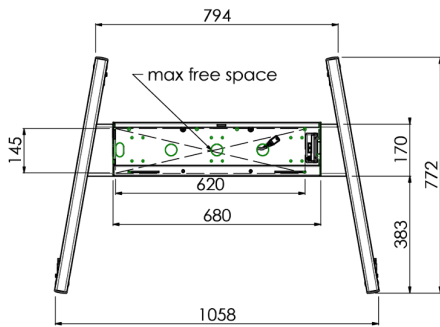

Floor lift on wheels for large format (touch) displays up to 120 kg with lockable lid for protection

Floor lift XL on wheels for (touch) screens bigger than 65", max 120 kg A motorized trolley for touch screens up to VESA 600-400. What makes this product so unique is its screen flexibility and installation ease, within just three steps the product is installed and ready for use. This wheeled stand with electrical height adjustment has continuous and silent height adjustment and an integrated screen bracket containing most VESA patterns, making it suitable for almost every display. The embedded VESA bracket has another special feature, it can be used as support for a Desktop PC at the back. Please note: If your screen is too big (VESA 600-500/600 or VESA 800-500/600), please use the [MD 052B7280](#) adapter. For screens with VESA 800-400, please use the [MD 052B7265](#) adapter.

01 TECHNICAL SPECIFICATION

Number of screens	1
Screen size	32" - 86"
Max weight capacity	120kg / монитор
VESA minimum	200 x 200mm
VESA maximum	600 x 400mm

02 РАЗМЕР / ВЕС

Размер продукта Ш x В x Г

1058 x 1890.5 x 772мм

Вес (без упаковки)

52кг

Все товарные знаки и торговые марки являются собственностью их владельцев и они защищены. Ошибки и изменения допускаются. Спецификации могут быть изменены без уведомления. Все LCD мониторы соответствуют стандарту ISO-9241-307:2008 по политике битых пикселей.