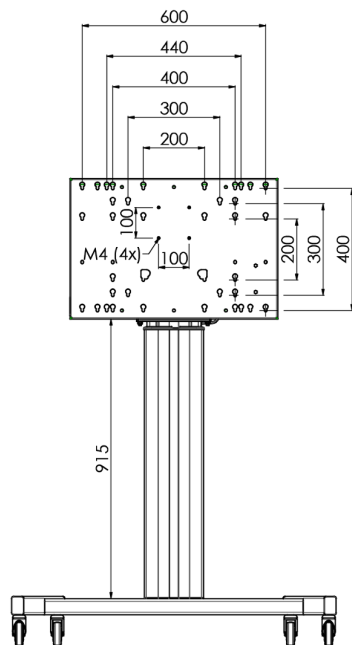

Все товарные знаки и торговые марки являются собственностью их владельцев и они защищены. Ошибки и изменения допускаются. Спецификации могут быть изменены без уведомления. Все LCD мониторы соответствуют стандарту ISO-9241-307:2008 по политике битых пикселей.