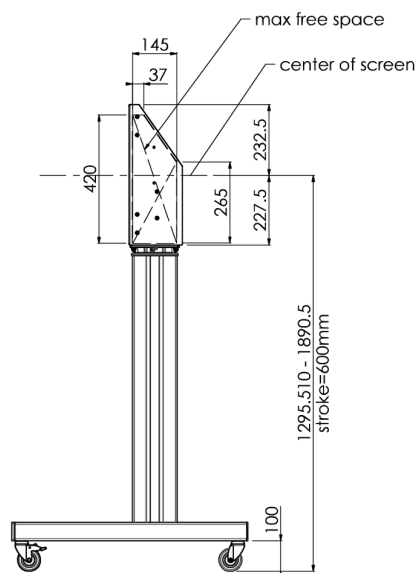

Floor lift on wheels for large format (touch) displays up to 120 kg with lockable lid for protection

Floor lift XL on wheels for (touch) screens bigger than 65", max 120 kg A motorized trolley for touch screens up to VESA 600-400. What makes this product so unique is its screen flexibility and installation ease, within just three steps the product is installed and ready for use. This wheeled stand with electrical height adjustment has continuous and silent height adjustment and an integrated screen bracket containing most VESA patterns, making it suitable for almost every display. The embedded VESA bracket has another special feature, it can be used as support for a Desktop PC at the back. Please note: If your screen is too big (VESA 600-500/600 or VESA 800-500/600), please use the [MD 052B7280](#) adapter. For screens with VESA 800-400, please use the [MD 052B7265](#) adapter.

01 TECHNICAL SPECIFICATION

Number of screens	1
Screen size	32" - 86"
Max weight capacity	120kg / монитор
VESA minimum	200 x 200mm
VESA maximum	600 x 400mm

02 РАЗМЕР / ВЕС

Размер продукта Ш x В x Г

1058 x 1890.5 x 772мм