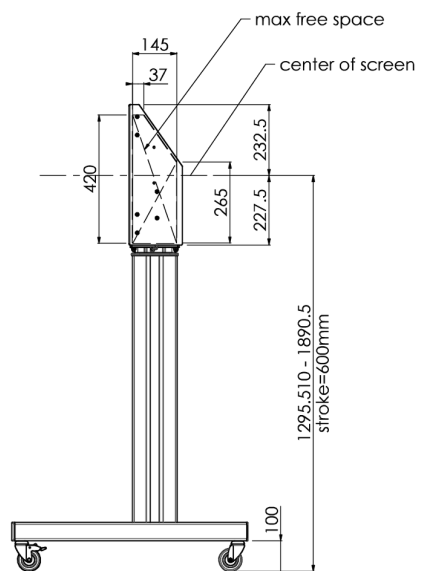

Floor lift on wheels for large format (touch) displays up to 120 kg with lockable lid for protection

Floor lift XL on wheels for (touch) screens bigger than 65", max 120 kg A motorized trolley for touch screens up to VESA 600-400. What makes this product so unique is its screen flexibility and installation ease, within just three steps the product is installed and ready for use. This wheeled stand with electrical height adjustment has continuous and silent height adjustment and an integrated screen bracket containing most VESA patterns, making it suitable for almost every display. The embedded VESA bracket has another special feature, it can be used as support for a Desktop PC at the back. Please note: If your screen is too big (VESA 600-500/600 or VESA 800-500/600), please use the [MD 052B7280](#) adapter. For screens with VESA 800-400, please use the [MD 052B7265](#) adapter.

01 TECHNICAL SPECIFICATION

Number of screens	1
Screen size	32" - 86"
Max weight capacity	120kg / монитор
VESA minimum	200 x 200mm
VESA maximum	600 x 400mm

02 РАЗМЕР / ВЕС

Размер продукта Ш x В x Г

1058 x 1890.5 x 772мм

Вес (без упаковки)

52кг

Все товарные знаки и торговые марки являются собственностью их владельцев и они защищены. Ошибки и изменения допускаются. Спецификации могут быть изменены без уведомления. Все LCD мониторы соответствуют стандарту ISO-9241-307:2008 по политике битых пикселей.