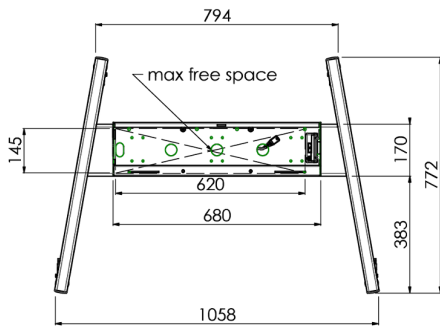

Floor lift on wheels for large format (touch) displays up to 120 kg with lockable lid for protection

Floor lift XL on wheels for (touch) screens bigger than 65", max 120 kg A motorized trolley for touch screens up to VESA 600-400. What makes this product so unique is its screen flexibility and installation ease, within just three steps the product is installed and ready for use. This wheeled stand with electrical height adjustment has continuous and silent height adjustment and an integrated screen bracket containing most VESA patterns, making it suitable for almost every display. The embedded VESA bracket has another special feature, it can be used as support for a Desktop PC at the back. Please note: If your screen is too big (VESA 600-500/600, VESA 800-500/600 or VESA 800-400), please use the [MD 052B7288](#) adapter.

01 TECHNICAL SPECIFICATION

Number of screens	1
Screen size	32" - 86"
Max weight capacity	120kg / monitor
VESA minimum	200 x 200mm
VESA maximum	600 x 400mm

02 DIMENSIONS / WEIGHT

Product dimensions W x H x D

1058 x 1890.5 x 772mm

Weight (without box)

52kg

03 RELATED INFORMATION

Related products

[MD 063B7240](#), [MD 052B7288](#)