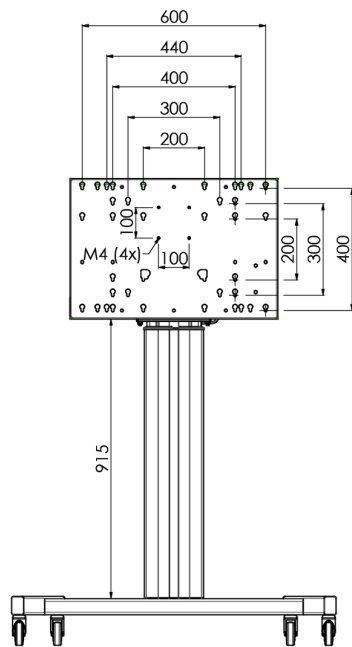

Floor lift on wheels for large format (touch) displays up to 120 kg with lockable lid for protection

Floor lift XL on wheels for (touch) screens bigger than 65", max 120 kg A motorized trolley for touch screens up to VESA 600-400. What makes this product so unique is its screen flexibility and installation ease, within just three steps the product is installed and ready for use. This wheeled stand with electrical height adjustment has continuous and silent height adjustment and an integrated screen bracket containing most VESA patterns, making it suitable for almost every display. The embedded VESA bracket has another special feature, it can be used as support for a Desktop PC at the back. Please note: If your screen is too big (VESA 600-500/600, VESA 800-500/600 or VESA 800-400), please use the [MD 052B7288](#) adapter.

01 TECHNICAL SPECIFICATION

Number of screens	1
Screen size	32" - 86"
Max weight capacity	120kg / monitor
VESA minimum	200 x 200mm
VESA maximum	600 x 400mm

02 DIMENSIONS / WEIGHT

Product dimensions W x H x D

1058 x 1890.5 x 772mm

Weight (without box)

52kg

03 RELATED INFORMATION

Related products

[MD 063B7240](#), [MD 052B7288](#)