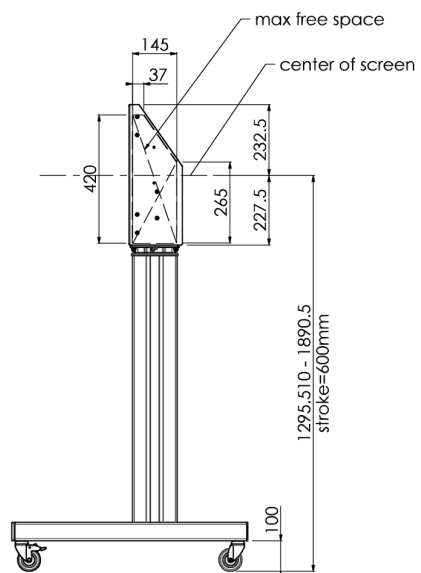

Floor lift on wheels for large format (touch) displays up to 120 kg with lockable lid for protection

Floor lift XL on wheels for (touch) screens bigger than 65", max 120 kg A motorized trolley for touch screens up to VESA 600-400. What makes this product so unique is its screen flexibility and installation ease, within just three steps the product is installed and ready for use. This wheeled stand with electrical height adjustment has continuous and silent height adjustment and an integrated screen bracket containing most VESA patterns, making it suitable for almost every display. The embedded VESA bracket has another special feature, it can be used as support for a Desktop PC at the back. Please note: If your screen is too big (VESA 600-500/600, VESA 800-500/600 or VESA 800-400), please use the [MD 052B7288](#) adapter.

01 TECHNICAL SPECIFICATION

Number of screens	1
Screen size	32" - 86"
Max weight capacity	120kg / monitor
VESA minimum	200 x 200mm
VESA maximum	600 x 400mm

02 DIMENSIONS / WEIGHT

Product dimensions W x H x D

1058 x 1890.5 x 772mm

Weight (without box)

52kg

03 RELATED INFORMATION

Related products

[MD 063B7240](#), [MD 052B7288](#)