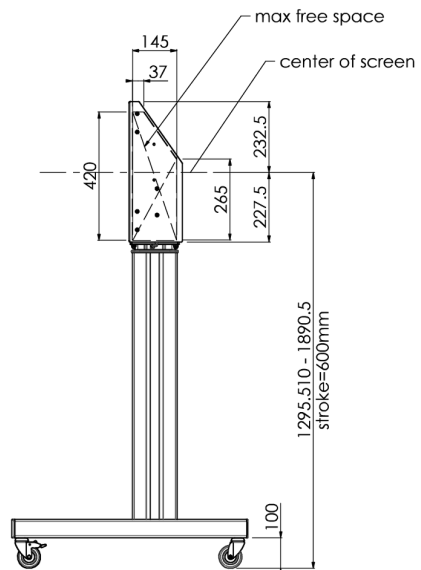

Floor lift on wheels for large format (touch) displays up to 120 kg with lockable lid for protection

Floor lift XL on wheels for (touch) screens bigger than 65", max 120 kg A motorized trolley for touch screens up to VESA 600-400. What makes this product so unique is its screen flexibility and installation ease, within just three steps the product is installed and ready for use. This wheeled stand with electrical height adjustment has continuous and silent height adjustment and an integrated screen bracket containing most VESA patterns, making it suitable for almost every display. The embedded VESA bracket has another special feature, it can be used as support for a Desktop PC at the back. Please note: If your screen is too big (VESA 600-500/600, VESA 800-500/600 or VESA 800-400), please use the [MD 052B7288](#) adapter.

01 TECHNICAL SPECIFICATION

Number of screens	1
Screen size	32" - 86"
Max weight capacity	120kg / monitor
VESA minimum	200 x 200mm
VESA maximum	600 x 400mm

02 DIMENSIONS / WEIGHT

Product dimensions W x H x D

1058 x 1890.5 x 772mm

Weight (without box)

52kg

03 RELATED INFORMATION

Related products

[MD 063B7240](#), [MD 052B7288](#)