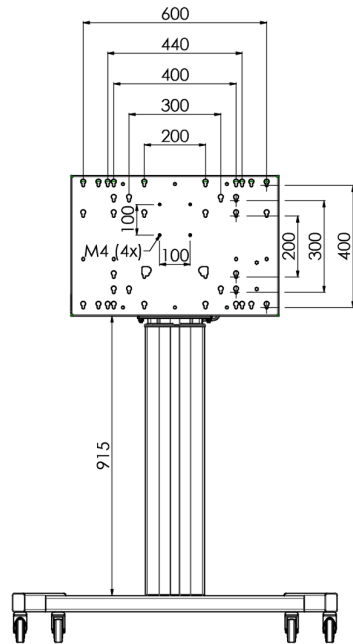

Floor lift on wheels for large format (touch) displays up to 120 kg with lockable lid for protection

Floor lift XL on wheels for (touch) screens bigger than 65", max 120 kg A motorized trolley for touch screens up to VESA 600-400. What makes this product so unique is its screen flexibility and installation ease, within just three steps the product is installed and ready for use. This wheeled stand with electrical height adjustment has continuous and silent height adjustment and an integrated screen bracket containing most VESA patterns, making it suitable for almost every display. The embedded VESA bracket has another special feature, it can be used as support for a Desktop PC at the back. Please note: If your screen is too big (VESA 600-500/600, VESA 800-500/600 or VESA 800-400), please use the [MD_052B7288](#) adapter.

01 TECHNICAL SPECIFICATION

Number of screens	1
Screen size	32" - 86"
Max weight capacity	120kg / monitor
VESA minimum	200 x 200mm
VESA maximum	600 x 400mm

02 DIMENSIONS / WEIGHT

Product dimensions W x H x D

1058 x 1890.5 x 772mm

Weight (without box)

52kg

03 RELATED INFORMATION

Related products

[MD 063B7240](#), [MD 052B7288](#)

All trademarks and registered trademarks acknowledged. E & O E. Specification subject to change without notice. All LCD's comply with ISO-9241-307:2008 in connection with pixel defects.