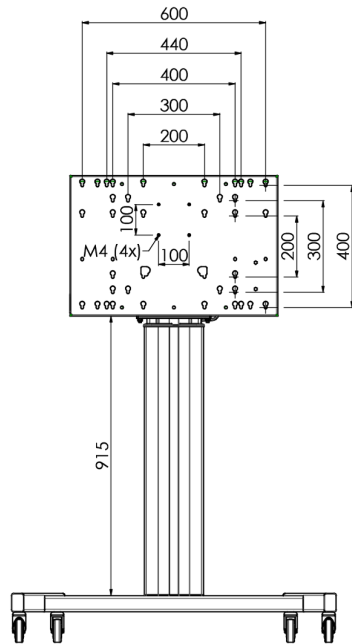

Floor lift on wheels for large format (touch) displays up to 120 kg with lockable lid for protection

Floor lift XL on wheels for (touch) screens bigger than 65", max 120 kg A motorized trolley for touch screens up to VESA 600-400. What makes this product so unique is its screen flexibility and installation ease, within just three steps the product is installed and ready for use. This wheeled stand with electrical height adjustment has continuous and silent height adjustment and an integrated screen bracket containing most VESA patterns, making it suitable for almost every display. The embedded VESA bracket has another special feature, it can be used as support for a Desktop PC at the back. Please note: If your screen is too big (VESA 600-500/600 or VESA 800-500/600), please use the [MD 052B7280](#) adapter. For screens with VESA 800-400, please use the [MD 052B7265](#) adapter.

01 TECHNICAL SPECIFICATION

Number of screens	1
Screen size	32" - 86"
Max weight capacity	120kg / monitor
VESA minimum	200 x 200mm
VESA maximum	600 x 400mm

02 DIMENSIONS / WEIGHT

Product dimensions W x H x D

1058 x 1890.5 x 772mm

Weight (without box)

52kg

All trademarks and registered trademarks acknowledged. E & O E. Specification subject to change without notice. All LCD's comply with ISO-9241-307:2008 in connection with pixel defects.