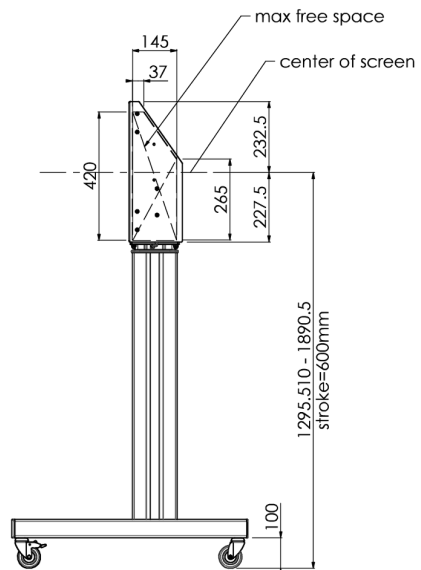

Floor lift on wheels for large format (touch) displays up to 120 kg with lockable lid for protection

Floor lift XL on wheels for (touch) screens bigger than 65", max 120 kg A motorized trolley for touch screens up to VESA 600-400. What makes this product so unique is its screen flexibility and installation ease, within just three steps the product is installed and ready for use. This wheeled stand with electrical height adjustment has continuous and silent height adjustment and an integrated screen bracket containing most VESA patterns, making it suitable for almost every display. The embedded VESA bracket has another special feature, it can be used as support for a Desktop PC at the back. Please note: If your screen is too big (VESA 600-500/600, VESA 800-500/600 or VESA 800-400), please use the [MD_052B7288](#) adapter.

01 TECHNICAL SPECIFICATION

Number of screens	1
Screen size	32" - 86"
Max weight capacity	120kg / monitor
VESA minimum	200 x 200mm
VESA maximum	600 x 400mm

02 DIMENSIONS / WEIGHT

Product dimensions W x H x D

1058 x 1890.5 x 772mm

Weight (without box)

52kg

03 RELATED INFORMATION

Related products

[MD 063B7240](#), [MD 052B7288](#)

All trademarks and registered trademarks acknowledged. E & O E. Specification subject to change without notice. All LCD's comply with ISO-9241-307:2008 in connection with pixel defects.