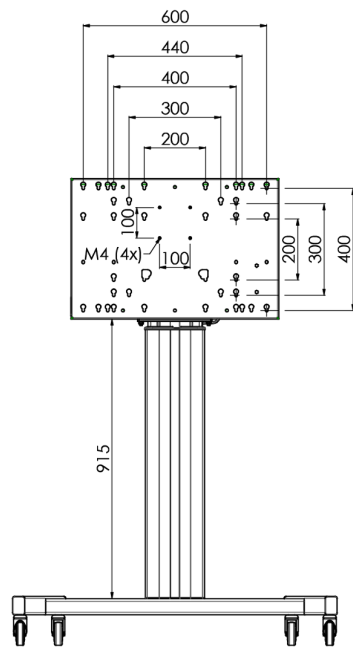

Floor lift on wheels for large format (touch) displays up to 120 kg with lockable lid for protection

Floor lift XL on wheels for (touch) screens bigger than 65", max 120 kg A motorized trolley for touch screens up to VESA 600-400. What makes this product so unique is its screen flexibility and installation ease, within just three steps the product is installed and ready for use. This wheeled stand with electrical height adjustment has continuous and silent height adjustment and an integrated screen bracket containing most VESA patterns, making it suitable for almost every display. The embedded VESA bracket has another special feature, it can be used as support for a Desktop PC at the back. Please note: If your screen is too big (VESA 600-500/600, VESA 800-500/600 or VESA 800-400), please use the [MD_052B7288](#) adapter.

01 TECHNICAL SPECIFICATION

Number of screens	1
Screen size	32" - 86"
Max weight capacity	120kg / monitor
VESA minimum	200 x 200mm
VESA maximum	600 x 400mm

02 DIMENSIONS / WEIGHT

Product dimensions W x H x D

1058 x 1890.5 x 772mm

Weight (without box)

52kg

03 RELATED INFORMATION

Related products

[MD 063B7240](#), [MD 052B7288](#)

All trademarks and registered trademarks acknowledged. E & O E. Specification subject to change without notice. All LCD's comply with ISO-9241-307:2008 in connection with pixel defects.