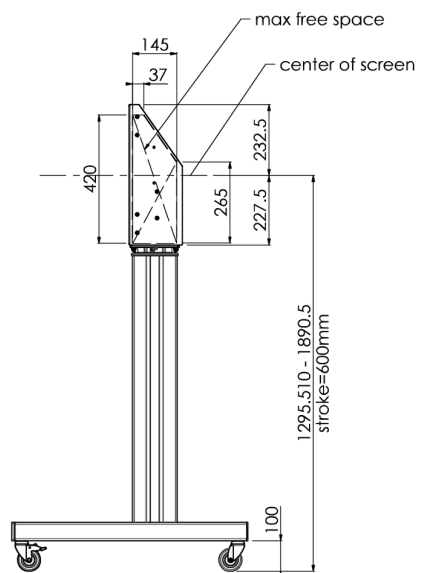

Floor lift on wheels for large format (touch) displays up to 120 kg with lockable lid for protection

Floor lift XL on wheels for (touch) screens bigger than 65", max 120 kg A motorized trolley for touch screens up to VESA 600-400. What makes this product so unique is its screen flexibility and installation ease, within just three steps the product is installed and ready for use. This wheeled stand with electrical height adjustment has continuous and silent height adjustment and an integrated screen bracket containing most VESA patterns, making it suitable for almost every display. The embedded VESA bracket has another special feature, it can be used as support for a Desktop PC at the back. Please note: If your screen is too big (VESA 600-500/600, VESA 800-500/600 or VESA 800-400), please use the [MD_052B7288](#) adapter.

01 TECHNICAL SPECIFICATION

Number of screens	1
Screen size	32" - 86"
Max weight capacity	120kg / monitor
VESA minimum	200 x 200mm
VESA maximum	600 x 400mm

02 DIMENSIONS / WEIGHT

Product dimensions W x H x D

1058 x 1890.5 x 772mm

Weight (without box)

52kg

03 RELATED INFORMATION

Related products

[MD 063B7240](#), [MD 052B7288](#)

All trademarks and registered trademarks acknowledged. E & O E. Specification subject to change without notice. All LCD's comply with ISO-9241-307:2008 in connection with pixel defects.