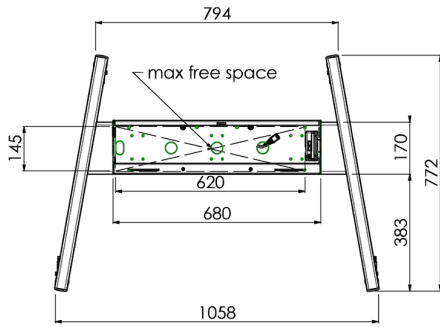

Floor lift on wheels for large format (touch) displays up to 120 kg with lockable lid for protection

Floor lift XL on wheels for (touch) screens bigger than 65", max 120 kg A motorized trolley for touch screens up to VESA 600-400. What makes this product so unique is its screen flexibility and installation ease, within just three steps the product is installed and ready for use. This wheeled stand with electrical height adjustment has continuous and silent height adjustment and an integrated screen bracket containing most VESA patterns, making it suitable for almost every display. The embedded VESA bracket has another special feature, it can be used as support for a Desktop PC at the back. Please note: If your screen is too big (VESA 600-500/600, VESA 800-500/600 or VESA 800-400), please use the [MD_052B7288](#) adapter.

01 TECHNICAL SPECIFICATION

Number of screens	1
Screen size	32" - 86"
Max weight capacity	120kg / monitor
VESA minimum	200 x 200mm
VESA maximum	600 x 400mm

02 DIMENSIONS / WEIGHT

Product dimensions W x H x D

1058 x 1890.5 x 772mm

Weight (without box)

52kg

03 RELATED INFORMATION

Related products

[MD 063B7240](#), [MD 052B7288](#)

All trademarks and registered trademarks acknowledged. E & O E. Specification subject to change without notice. All LCD's comply with ISO-9241-307:2008 in connection with pixel defects.