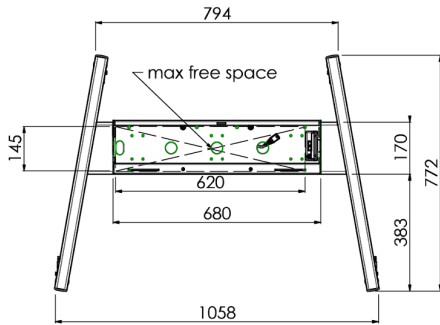

Floor lift on wheels for large format (touch) displays up to 120 kg with lockable lid for protection

Floor lift XL on wheels for (touch) screens bigger than 65", max 120 kg A motorized trolley for touch screens up to VESA 600-400. What makes this product so unique is its screen flexibility and installation ease, within just three steps the product is installed and ready for use. This wheeled stand with electrical height adjustment has continuous and silent height adjustment and an integrated screen bracket containing most VESA patterns, making it suitable for almost every display. The embedded VESA bracket has another special feature, it can be used as support for a Desktop PC at the back. Please note: If your screen is too big (VESA 600-500/600 or VESA 800-500/600), please use the [MD 052B7280](#) adapter. For screens with VESA 800-400, please use the [MD 052B7265](#) adapter.

01 TECHNICAL SPECIFICATION

Number of screens	1
Screen size	32" - 86"
Max weight capacity	120kg / monitor
VESA minimum	200 x 200mm
VESA maximum	600 x 400mm

02 DIMENSIONS / WEIGHT

Product dimensions W x H x D

1058 x 1890.5 x 772mm

Weight (without box)

52kg

All trademarks and registered trademarks acknowledged. E & O E. Specification subject to change without notice. All LCD's comply with ISO-9241-307:2008 in connection with pixel defects.