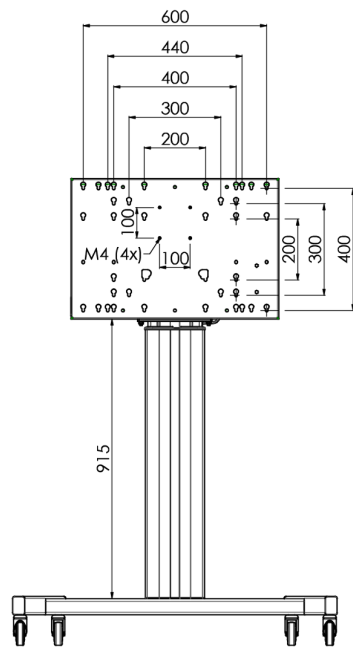

Floor lift on wheels for large format (touch) displays up to 120 kg with lockable lid for protection

Floor lift XL on wheels for (touch) screens bigger than 65", max 120 kg A motorized trolley for touch screens up to VESA 600-400. What makes this product so unique is its screen flexibility and installation ease, within just three steps the product is installed and ready for use. This wheeled stand with electrical height adjustment has continuous and silent height adjustment and an integrated screen bracket containing most VESA patterns, making it suitable for almost every display. The embedded VESA bracket has another special feature, it can be used as support for a Desktop PC at the back. Please note: If your screen is too big (VESA 600-500/600, VESA 800-500/600 or VESA 800-400), please use the [MD_052B7288](#) adapter.

01 ESPECIFICACIÓN TÉCNICA

Número de pantallas	1
Tamaño de pantalla	32" - 86"
Peso máximo	120kg / monitor
VESA minimum	200 x 200mm
VESA maximum	600 x 400mm

02 DIMENSIONES / PESO

Producto dimensiones W x H x D

1058 x 1890.5 x 772mm

Peso (sin caja)

52kg

03 INFORMACIÓN RELACIONADA

Productos relacionados

[MD 063B7240](#), [MD 052B7288](#)

All trademarks and registered trademarks acknowledged. E & O E. Specification subject to change without notice. All LCD's comply with ISO-9241-307:2008 in connection with pixel defects.