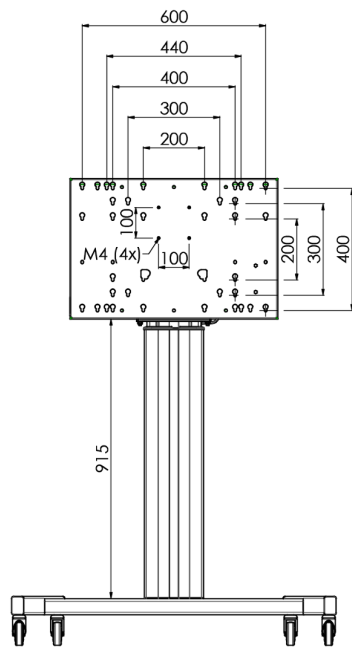

Floor lift on wheels for large format (touch) displays up to 120 kg with lockable lid for protection

Floor lift XL on wheels for (touch) screens bigger than 65", max 120 kg A motorized trolley for touch screens up to VESA 600-400. What makes this product so unique is its screen flexibility and installation ease, within just three steps the product is installed and ready for use. This wheeled stand with electrical height adjustment has continuous and silent height adjustment and an integrated screen bracket containing most VESA patterns, making it suitable for almost every display. The embedded VESA bracket has another special feature, it can be used as support for a Desktop PC at the back. Please note: If your screen is too big (VESA 600-500/600, VESA 800-500/600 or VESA 800-400), please use the [MD_052B7288](#) adapter.

01 ESPECIFICACIÓN TÉCNICA

Número de pantallas	1
Tamaño de pantalla	32" - 86"
Peso máximo	120kg / monitor
VESA minimum	200 x 200mm
VESA maximum	600 x 400mm

02 DIMENSIONES / PESO

Producto dimensiones W x H x D

1058 x 1890.5 x 772mm

Peso (sin caja)

52kg

03 INFORMACIÓN RELACIONADA

Productos relacionados

[MD 063B7240](#), [MD 052B7288](#)

All trademarks and registered trademarks acknowledged. E & O E. Specification subject to change without notice. All LCD's comply with ISO-9241-307:2008 in connection with pixel defects.