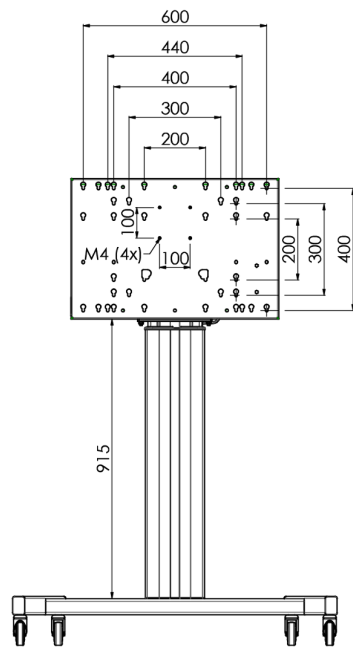

## Floor lift on wheels for large format (touch) displays up to 120 kg with lockable lid for protection

Floor lift XL on wheels for (touch) screens bigger than 65", max 120 kg A motorized trolley for touch screens up to VESA 600-400. What makes this product so unique is its screen flexibility and installation ease, within just three steps the product is installed and ready for use. This wheeled stand with electrical height adjustment has continuous and silent height adjustment and an integrated screen bracket containing most VESA patterns, making it suitable for almost every display. The embedded VESA bracket has another special feature, it can be used as support for a Desktop PC at the back. Please note: If your screen is too big (VESA 600-500/600 or VESA 800-500/600), please use the [MD 052B7280](#) adapter. For screens with VESA 800-400, please use the [MD 052B7265](#) adapter.

### 01 ESPECIFICACIÓN TÉCNICA

Número de pantallas	1
Tamaño de pantalla	32" - 86"
Peso máximo	120kg / monitor
VESA minimum	200 x 200mm
VESA maximum	600 x 400mm

## 02 DIMENSIONES / PESO

Producto dimensiones W x H x D

1058 x 1890.5 x 772mm

Peso (sin caja)

52kg

All trademarks and registered trademarks acknowledged. E & O E. Specification subject to change without notice. All LCD's comply with ISO-9241-307:2008 in connection with pixel defects.