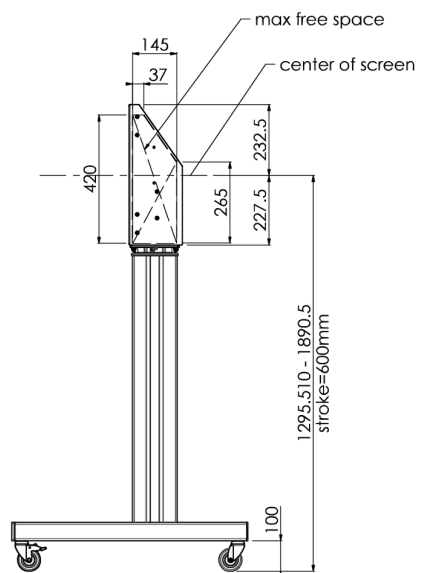

Floor lift on wheels for large format (touch) displays up to 120 kg with lockable lid for protection

Floor lift XL on wheels for (touch) screens bigger than 65", max 120 kg A motorized trolley for touch screens up to VESA 600-400. What makes this product so unique is its screen flexibility and installation ease, within just three steps the product is installed and ready for use. This wheeled stand with electrical height adjustment has continuous and silent height adjustment and an integrated screen bracket containing most VESA patterns, making it suitable for almost every display. The embedded VESA bracket has another special feature, it can be used as support for a Desktop PC at the back. Please note: If your screen is too big (VESA 600-500/600, VESA 800-500/600 or VESA 800-400), please use the [MD_052B7288](#) adapter.

01 ESPECIFICACIÓN TÉCNICA

Número de pantallas	1
Tamaño de pantalla	32" - 86"
Peso máximo	120kg / monitor
VESA minimum	200 x 200mm
VESA maximum	600 x 400mm

02 DIMENSIONES / PESO

Producto dimensiones W x H x D

1058 x 1890.5 x 772mm

Peso (sin caja)

52kg

03 INFORMACIÓN RELACIONADA

Productos relacionados

[MD 063B7240](#), [MD 052B7288](#)

All trademarks and registered trademarks acknowledged. E & O E. Specification subject to change without notice. All LCD's comply with ISO-9241-307:2008 in connection with pixel defects.