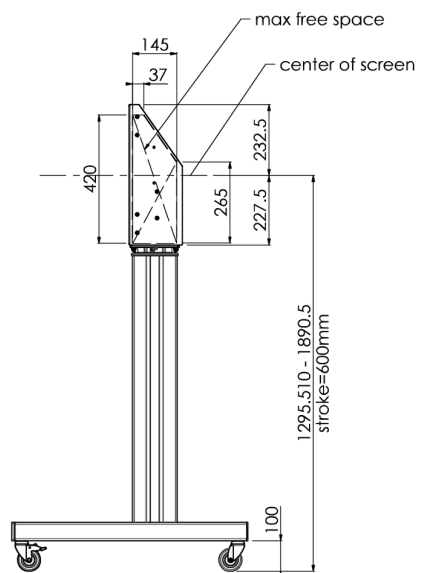

## Floor lift on wheels for large format (touch) displays up to 120 kg with lockable lid for protection

Floor lift XL on wheels for (touch) screens bigger than 65", max 120 kg A motorized trolley for touch screens up to VESA 600-400. What makes this product so unique is its screen flexibility and installation ease, within just three steps the product is installed and ready for use. This wheeled stand with electrical height adjustment has continuous and silent height adjustment and an integrated screen bracket containing most VESA patterns, making it suitable for almost every display. The embedded VESA bracket has another special feature, it can be used as support for a Desktop PC at the back. Please note: If your screen is too big (VESA 600-500/600 or VESA 800-500/600), please use the [MD 052B7280](#) adapter. For screens with VESA 800-400, please use the [MD 052B7265](#) adapter.

### 01 ESPECIFICACIÓN TÉCNICA

Número de pantallas	1
Tamaño de pantalla	32" - 86"
Peso máximo	120kg / monitor
VESA minimum	200 x 200mm
VESA maximum	600 x 400mm

## 02 DIMENSIONES / PESO

Producto dimensiones W x H x D

1058 x 1890.5 x 772mm

Peso (sin caja)

52kg

All trademarks and registered trademarks acknowledged. E & O E. Specification subject to change without notice. All LCD's comply with ISO-9241-307:2008 in connection with pixel defects.