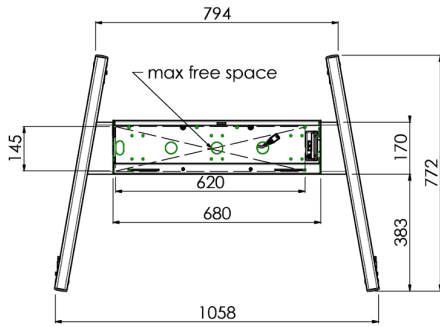

## Floor lift on wheels for large format (touch) displays up to 120 kg with lockable lid for protection

Floor lift XL on wheels for (touch) screens bigger than 65", max 120 kg A motorized trolley for touch screens up to VESA 600-400. What makes this product so unique is its screen flexibility and installation ease, within just three steps the product is installed and ready for use. This wheeled stand with electrical height adjustment has continuous and silent height adjustment and an integrated screen bracket containing most VESA patterns, making it suitable for almost every display. The embedded VESA bracket has another special feature, it can be used as support for a Desktop PC at the back. Please note: If your screen is too big (VESA 600-500/600 or VESA 800-500/600), please use the [MD 052B7280](#) adapter. For screens with VESA 800-400, please use the [MD 052B7265](#) adapter.

### 01 ESPECIFICACIÓN TÉCNICA

Número de pantallas	1
Tamaño de pantalla	32" - 86"
Peso máximo	120kg / monitor
VESA minimum	200 x 200mm
VESA maximum	600 x 400mm

## 02 DIMENSIONES / PESO

Producto dimensiones W x H x D

1058 x 1890.5 x 772mm

Peso (sin caja)

52kg

All trademarks and registered trademarks acknowledged. E & O E. Specification subject to change without notice. All LCD's comply with ISO-9241-307:2008 in connection with pixel defects.