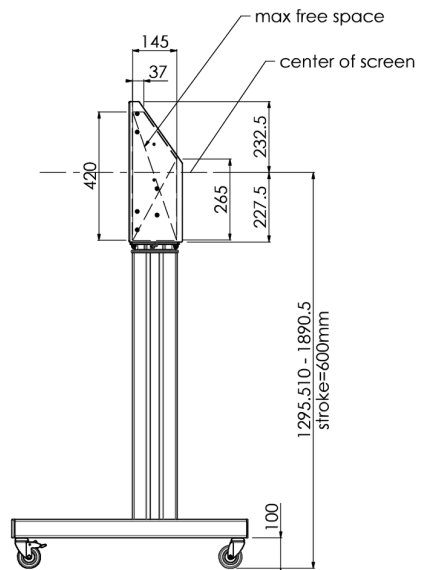

## Floor lift on wheels for large format (touch) displays up to 120 kg with lockable lid for protection

Floor lift XL on wheels for (touch) screens bigger than 65", max 120 kg A motorized trolley for touch screens up to VESA 600-400. What makes this product so unique is its screen flexibility and installation ease, within just three steps the product is installed and ready for use. This wheeled stand with electrical height adjustment has continuous and silent height adjustment and an integrated screen bracket containing most VESA patterns, making it suitable for almost every display. The embedded VESA bracket has another special feature, it can be used as support for a Desktop PC at the back. Please note: If your screen is too big (VESA 600-500/600 or VESA 800-500/600), please use the [MD 052B7280](#) adapter. For screens with VESA 800-400, please use the [MD 052B7265](#) adapter.

### 01 ESPECIFICACIÓN TÉCNICA

Número de pantallas	1
Tamaño de pantalla	32" - 86"
Peso máximo	120kg / monitor
VESA minimum	200 x 200mm
VESA maximum	600 x 400mm

## 02 DIMENSIONES / PESO

Producto dimensiones W x H x D

1058 x 1890.5 x 772mm

Peso (sin caja)

52kg

All trademarks and registered trademarks acknowledged. E & O E. Specification subject to change without notice. All LCD's comply with ISO-9241-307:2008 in connection with pixel defects.