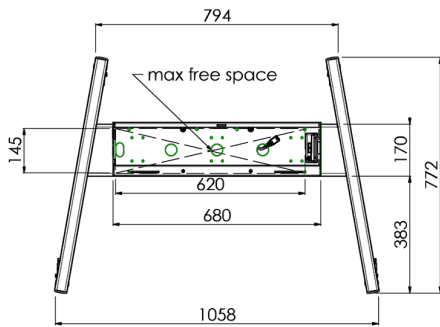

Floor lift on wheels for large format (touch) displays up to 120 kg with lockable lid for protection

Floor lift XL on wheels for (touch) screens bigger than 65", max 120 kg A motorized trolley for touch screens up to VESA 600-400. What makes this product so unique is its screen flexibility and installation ease, within just three steps the product is installed and ready for use. This wheeled stand with electrical height adjustment has continuous and silent height adjustment and an integrated screen bracket containing most VESA patterns, making it suitable for almost every display. The embedded VESA bracket has another special feature, it can be used as support for a Desktop PC at the back. Please note: If your screen is too big (VESA 600-500/600, VESA 800-500/600 or VESA 800-400), please use the [MD_052B7288](#) adapter.

01 ESPECIFICACIÓN TÉCNICA

Número de pantallas	1
Tamaño de pantalla	32" - 86"
Peso máximo	120kg / monitor
VESA minimum	200 x 200mm
VESA maximum	600 x 400mm

02 DIMENSIONES / PESO

Producto dimensiones W x H x D

1058 x 1890.5 x 772mm

Peso (sin caja)

52kg

03 INFORMACIÓN RELACIONADA

Productos relacionados

[MD 063B7240](#), [MD 052B7288](#)

All trademarks and registered trademarks acknowledged. E & O E. Specification subject to change without notice. All LCD's comply with ISO-9241-307:2008 in connection with pixel defects.