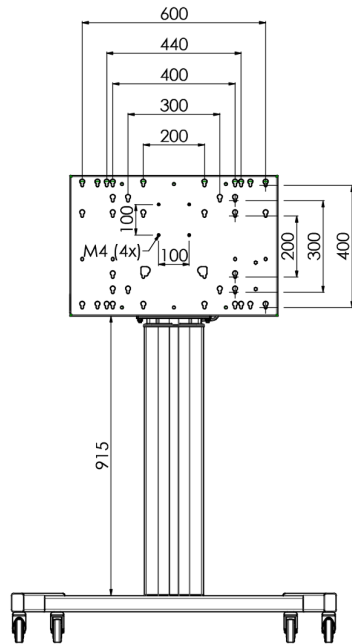

## Floor lift on wheels for large format (touch) displays up to 120 kg with lockable lid for protection

Floor lift XL on wheels for (touch) screens bigger than 65", max 120 kg A motorized trolley for touch screens up to VESA 600-400. What makes this product so unique is its screen flexibility and installation ease, within just three steps the product is installed and ready for use. This wheeled stand with electrical height adjustment has continuous and silent height adjustment and an integrated screen bracket containing most VESA patterns, making it suitable for almost every display. The embedded VESA bracket has another special feature, it can be used as support for a Desktop PC at the back. Please note: If your screen is too big (VESA 600-500/600 or VESA 800-500/600), please use the [MD 052B7280](#) adapter. For screens with VESA 800-400, please use the [MD 052B7265](#) adapter.

### 01 ESPECIFICACIÓN TÉCNICA

Número de pantallas	1
Tamaño de pantalla	32" - 86"
Peso máximo	120kg / monitor
VESA minimum	200 x 200mm
VESA maximum	600 x 400mm

## 02 DIMENSIONES / PESO

Producto dimensiones W x H x D

1058 x 1890.5 x 772mm

Peso (sin caja)

52kg

All trademarks and registered trademarks acknowledged. E & O E. Specification subject to change without notice. All LCD's comply with ISO-9241-307:2008 in connection with pixel defects.