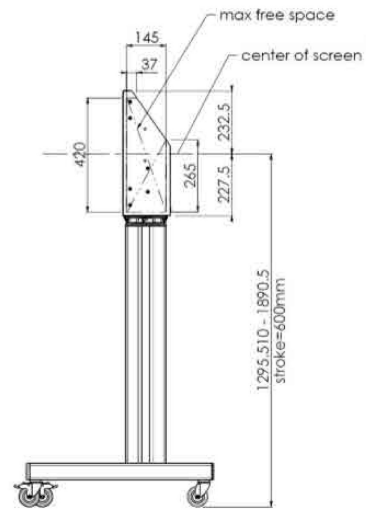

**Floor lift on wheels for large format (touch) displays up to 120 kg with lockable lid for protection**

Floor lift XL on wheels for (touch) screens bigger than 65", max 120 kg A motorized trolley for touch screens up to VESA 600-400. What makes this product so unique is its screen flexibility and installation ease, within just three steps the product is installed and ready for use. This wheeled stand with electrical height adjustment has continuous and silent height adjustment and an integrated screen bracket containing most VESA patterns, making it suitable for almost every display. The embedded VESA bracket has another special feature, it can be used as support for a Desktop PC at the back. Please note: If your screen is too big (VESA 600-500/600 or VESA 800-500/600), please use the [MD 052B7280](#) adapter. For screens with VESA 800-400, please use the [MD 052B7265](#) adapter.

**01 TECHNICAL SPECIFICATION**

Number of screens	1
Screen size	32" - 86"
Max weight capacity	120kg / monitor
VESA minimum	200 x 200mm
VESA maximum	600 x 400mm

## 02 DIMENSIONS / WEIGHT

Product dimensions W x H x D

1052 x 1890.5 x 689mm

*All trademarks and registered trademarks acknowledged. E & O E. Specification subject to change without notice. All LCD's comply with ISO-9241-307:2008 in connection with pixel defects.*