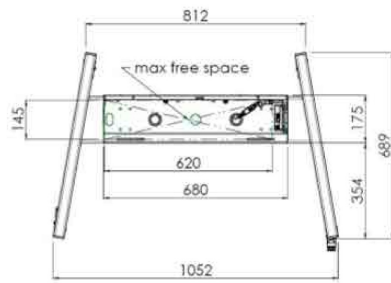

**Floor lift on wheels for large format (touch) displays up to 120 kg with lockable lid for protection**

Floor lift XL on wheels for (touch) screens bigger than 65", max 120 kg A motorized trolley for touch screens up to VESA 600-400. What makes this product so unique is its screen flexibility and installation ease, within just three steps the product is installed and ready for use. This wheeled stand with electrical height adjustment has continuous and silent height adjustment and an integrated screen bracket containing most VESA patterns, making it suitable for almost every display. The embedded VESA bracket has another special feature, it can be used as support for a Desktop PC at the back. Please note: If your screen is too big (VESA 600-500/600 or VESA 800-500/600), please use the [MD 052B7280](#) adapter. For screens with VESA 800-400, please use the [MD 052B7265](#) adapter.

**01 TECHNICAL SPECIFICATION**

Number of screens	1
Screen size	32" - 86"
Max weight capacity	120kg / monitor
VESA minimum	200 x 200mm
VESA maximum	600 x 400mm

## 02 DIMENSIONS / WEIGHT

Product dimensions W x H x D

1052 x 1890.5 x 689mm

*All trademarks and registered trademarks acknowledged. E & O E. Specification subject to change without notice. All LCD's comply with ISO-9241-307:2008 in connection with pixel defects.*