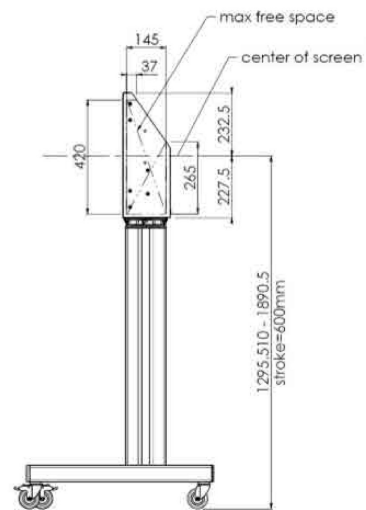

**Floor lift on wheels for large format (touch) displays up to 120 kg with lockable lid for protection**

Floor lift XL on wheels for (touch) screens bigger than 65", max 120 kg A motorized trolley for touch screens up to VESA 600-400. What makes this product so unique is its screen flexibility and installation ease, within just three steps the product is installed and ready for use. This wheeled stand with electrical height adjustment has continuous and silent height adjustment and an integrated screen bracket containing most VESA patterns, making it suitable for almost every display. The embedded VESA bracket has another special feature, it can be used as support for a Desktop PC at the back. Please note: If your screen is too big (VESA 600-500/600 or VESA 800-500/600), please use the [MD 052B7280](#) adapter. For screens with VESA 800-400, please use the [MD 052B7265](#) adapter.

**01 TECHNICAL SPECIFICATION**

Number of screens	1
Screen size	32" - 86"
Max weight capacity	120kg / monitor
VESA minimum	200 x 200mm
VESA maximum	600 x 400mm

## 02 DIMENSIONS / WEIGHT

Product dimensions W x H x D

1052 x 1890.5 x 689mm

*All trademarks and registered trademarks acknowledged. E & O E. Specification subject to change without notice. All LCD's comply with ISO-9241-307:2008 in connection with pixel defects.*