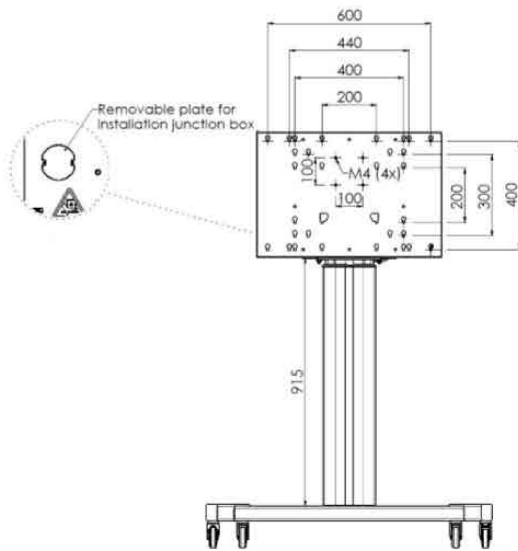

**Floor lift on wheels for large format (touch) displays up to 120 kg with lockable lid for protection**

Floor lift XL on wheels for (touch) screens bigger than 65", max 120 kg A motorized trolley for touch screens up to VESA 600-400. What makes this product so unique is its screen flexibility and installation ease, within just three steps the product is installed and ready for use. This wheeled stand with electrical height adjustment has continuous and silent height adjustment and an integrated screen bracket containing most VESA patterns, making it suitable for almost every display. The embedded VESA bracket has another special feature, it can be used as support for a Desktop PC at the back. Please note: If your screen is too big (VESA 600-500/600 or VESA 800-500/600), please use the [MD 052B7280](#) adapter. For screens with VESA 800-400, please use the [MD 052B7265](#) adapter.

**01 TECHNICAL SPECIFICATION**

Number of screens	1
Screen size	32" - 86"
Max weight capacity	120kg / monitor
VESA minimum	200 x 200mm
VESA maximum	600 x 400mm

## 02 DIMENSIONS / WEIGHT

Product dimensions W x H x D

1052 x 1890.5 x 689mm

*All trademarks and registered trademarks acknowledged. E & O E. Specification subject to change without notice. All LCD's comply with ISO-9241-307:2008 in connection with pixel defects.*