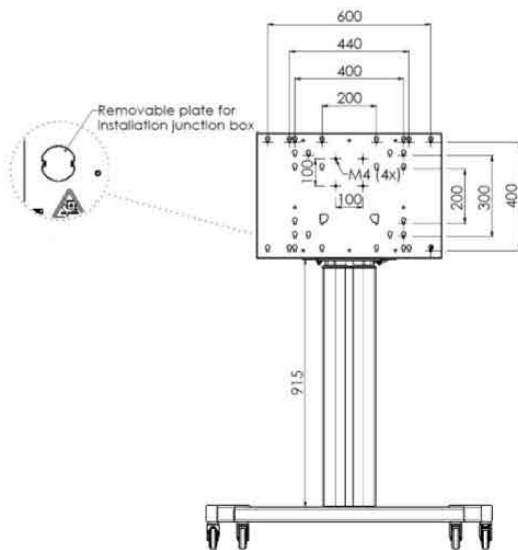

**Floor lift on wheels for large format (touch) displays up to 120 kg with lockable lid for protection**

Floor lift XL on wheels for (touch) screens bigger than 65", max 120 kg A motorized trolley for touch screens up to VESA 600-400. What makes this product so unique is its screen flexibility and installation ease, within just three steps the product is installed and ready for use. This wheeled stand with electrical height adjustment has continuous and silent height adjustment and an integrated screen bracket containing most VESA patterns, making it suitable for almost every display. The embedded VESA bracket has another special feature, it can be used as support for a Desktop PC at the back. Please note: If your screen is too big (VESA 600-500/600 or VESA 800-500/600), please use the [MD 052B7280](#) adapter. For screens with VESA 800-400, please use the [MD 052B7265](#) adapter.

**01 TECHNICAL SPECIFICATION**

Number of screens	1
Screen size	32" - 86"
Max weight capacity	120kg / monitor
VESA minimum	200 x 200mm
VESA maximum	600 x 400mm

## 02 DIMENSIONS / WEIGHT

Product dimensions W x H x D

1052 x 1890.5 x 689mm

*All trademarks and registered trademarks acknowledged. E & O E. Specification subject to change without notice. All LCD's comply with ISO-9241-307:2008 in connection with pixel defects.*