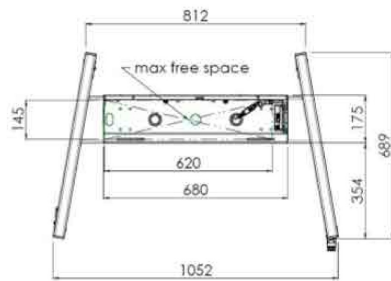

**Floor lift on wheels for large format (touch) displays up to 120 kg with lockable lid for protection**

Floor lift XL on wheels for (touch) screens bigger than 65", max 120 kg A motorized trolley for touch screens up to VESA 600-400. What makes this product so unique is its screen flexibility and installation ease, within just three steps the product is installed and ready for use. This wheeled stand with electrical height adjustment has continuous and silent height adjustment and an integrated screen bracket containing most VESA patterns, making it suitable for almost every display. The embedded VESA bracket has another special feature, it can be used as support for a Desktop PC at the back. Please note: If your screen is too big (VESA 600-500/600 or VESA 800-500/600), please use the [MD 052B7280](#) adapter. For screens with VESA 800-400, please use the [MD 052B7265](#) adapter.

**01 TECHNICAL SPECIFICATION**

Number of screens	1
Screen size	32" - 86"
Max weight capacity	120kg / monitor
VESA minimum	200 x 200mm
VESA maximum	600 x 400mm

## 02 DIMENSIONS / WEIGHT

Product dimensions W x H x D

1052 x 1890.5 x 689mm

*All trademarks and registered trademarks acknowledged. E & O E. Specification subject to change without notice. All LCD's comply with ISO-9241-307:2008 in connection with pixel defects.*