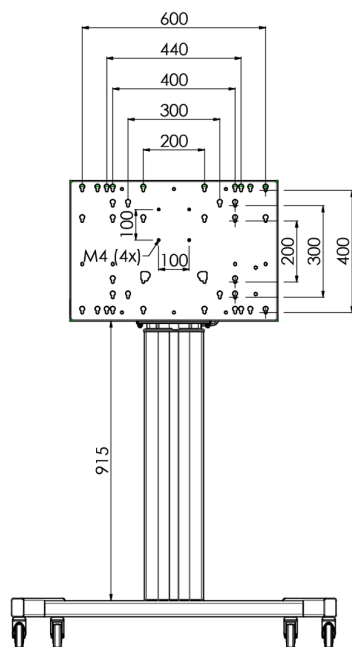

## Floor lift on wheels for large format (touch) displays up to 120 kg with lockable lid for protection

Floor lift XL on wheels for (touch) screens bigger than 65", max 120 kg A motorized trolley for touch screens up to VESA 600-400. What makes this product so unique is its screen flexibility and installation ease, within just three steps the product is installed and ready for use. This wheeled stand with electrical height adjustment has continuous and silent height adjustment and an integrated screen bracket containing most VESA patterns, making it suitable for almost every display. The embedded VESA bracket has another special feature, it can be used as support for a Desktop PC at the back. Please note: If your screen is too big (VESA 600-500/600, VESA 800-500/600 or VESA 800-400), please use the [MD\\_052B7288](#) adapter.

### 01 SPECIFIKACE

Number of screens	1
Screen size	32" - 86"
Váha max.	120kg / monitor
VESA minimum	200 x 200mm
VESA maximum	600 x 400mm

## 02 ROZMĚRY / HMOTNOST

Rozměry výrobku Š x V x D

1058 x 1890.5 x 772mm

Váha (bez balení)

52kg