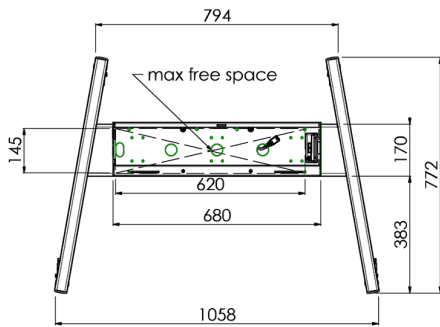

## Floor lift on wheels for large format (touch) displays up to 120 kg with lockable lid for protection

Floor lift XL on wheels for (touch) screens bigger than 65", max 120 kg A motorized trolley for touch screens up to VESA 600-400. What makes this product so unique is its screen flexibility and installation ease, within just three steps the product is installed and ready for use. This wheeled stand with electrical height adjustment has continuous and silent height adjustment and an integrated screen bracket containing most VESA patterns, making it suitable for almost every display. The embedded VESA bracket has another special feature, it can be used as support for a Desktop PC at the back. Please note: If your screen is too big (VESA 600-500/600, VESA 800-500/600 or VESA 800-400), please use the [MD\\_052B7288](#) adapter.

### 01 SPECIFIKACE

Number of screens	1
Screen size	32" - 86"
Váha max.	120kg / monitor
VESA minimum	200 x 200mm
VESA maximum	600 x 400mm

## 02 ROZMĚRY / HMOTNOST

Rozměry výrobku Š x V x D

1058 x 1890.5 x 772mm

Váha (bez balení)

52kg