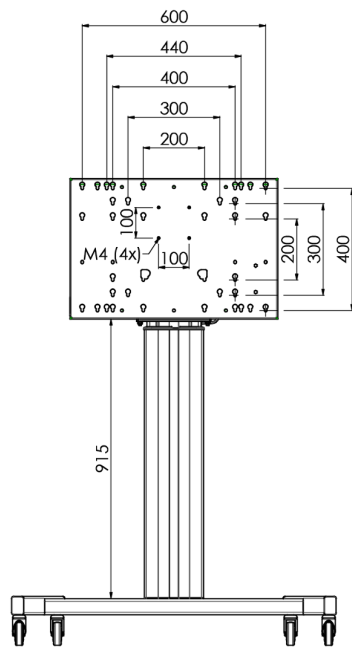

## Floor lift on wheels for large format (touch) displays up to 120 kg with lockable lid for protection

Floor lift XL on wheels for (touch) screens bigger than 65", max 120 kg A motorized trolley for touch screens up to VESA 600-400. What makes this product so unique is its screen flexibility and installation ease, within just three steps the product is installed and ready for use. This wheeled stand with electrical height adjustment has continuous and silent height adjustment and an integrated screen bracket containing most VESA patterns, making it suitable for almost every display. The embedded VESA bracket has another special feature, it can be used as support for a Desktop PC at the back. Please note: If your screen is too big (VESA 600-500/600, VESA 800-500/600 or VESA 800-400), please use the [MD\\_052B7288](#) adapter.

### 01 SPECIFIKACE

Number of screens	1
Screen size	32" - 86"
Váha max.	120kg / monitor
VESA minimum	200 x 200mm
VESA maximum	600 x 400mm

## 02 ROZMĚRY / HMOTNOST

Rozměry výrobku Š x V x D

1058 x 1890.5 x 772mm

Váha (bez balení)

52kg