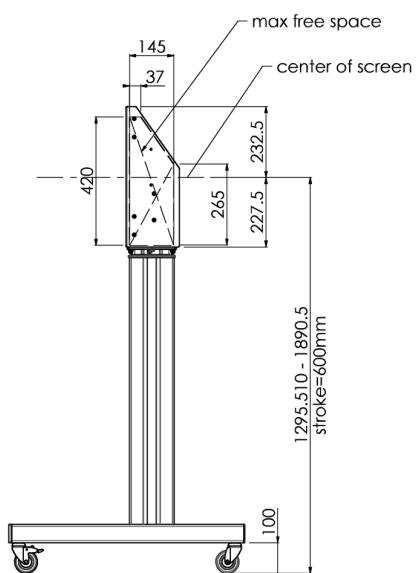

## Floor lift on wheels for large format (touch) displays up to 120 kg with lockable lid for protection

Floor lift XL on wheels for (touch) screens bigger than 65", max 120 kg A motorized trolley for touch screens up to VESA 600-400. What makes this product so unique is its screen flexibility and installation ease, within just three steps the product is installed and ready for use. This wheeled stand with electrical height adjustment has continuous and silent height adjustment and an integrated screen bracket containing most VESA patterns, making it suitable for almost every display. The embedded VESA bracket has another special feature, it can be used as support for a Desktop PC at the back. Please note: If your screen is too big (VESA 600-500/600, VESA 800-500/600 or VESA 800-400), please use the [MD\\_052B7288](#) adapter.

### 01 SPECIFIKACE

Number of screens	1
Screen size	32" - 86"
Váha max.	120kg / monitor
VESA minimum	200 x 200mm
VESA maximum	600 x 400mm

## 02 ROZMĚRY / HMOTNOST

Rozměry výrobku Š x V x D

1058 x 1890.5 x 772mm

Váha (bez balení)

52kg