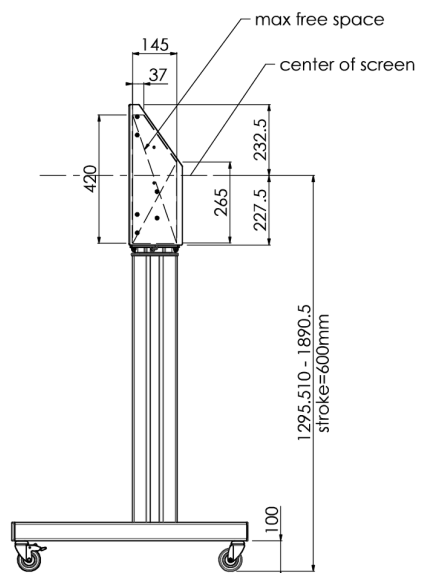

## Floor lift on wheels for large format (touch) displays up to 120 kg with lockable lid for protection

Floor lift XL on wheels for (touch) screens bigger than 65", max 120 kg A motorized trolley for touch screens up to VESA 600-400. What makes this product so unique is its screen flexibility and installation ease, within just three steps the product is installed and ready for use. This wheeled stand with electrical height adjustment has continuous and silent height adjustment and an integrated screen bracket containing most VESA patterns, making it suitable for almost every display. The embedded VESA bracket has another special feature, it can be used as support for a Desktop PC at the back. Please note: If your screen is too big (VESA 600-500/600, VESA 800-500/600 or VESA 800-400), please use the [MD\\_052B7288](#) adapter.

### 01 SPECIFIKACE

Number of screens	1
Screen size	32" - 86"
Váha max.	120kg / monitor
VESA minimum	200 x 200mm
VESA maximum	600 x 400mm

## 02 ROZMĚRY / HMOTNOST

Rozměry výrobku Š x V x D

1058 x 1890.5 x 772mm

Váha (bez balení)

52kg