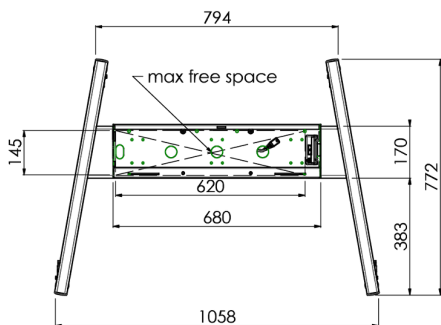

## Floor lift on wheels for large format (touch) displays up to 120 kg with lockable lid for protection

Floor lift XL on wheels for (touch) screens bigger than 65", max 120 kg A motorized trolley for touch screens up to VESA 600-400. What makes this product so unique is its screen flexibility and installation ease, within just three steps the product is installed and ready for use. This wheeled stand with electrical height adjustment has continuous and silent height adjustment and an integrated screen bracket containing most VESA patterns, making it suitable for almost every display. The embedded VESA bracket has another special feature, it can be used as support for a Desktop PC at the back. Please note: If your screen is too big (VESA 600-500/600, VESA 800-500/600 or VESA 800-400), please use the [MD\\_052B7288](#) adapter.

### 01 SPECIFIKACE

Number of screens	1
Screen size	32" - 86"
Váha max.	120kg / monitor
VESA minimum	200 x 200mm
VESA maximum	600 x 400mm

## 02 ROZMĚRY / HMOTNOST

Rozměry výrobku Š x V x D

1058 x 1890.5 x 772mm

Váha (bez balení)

52kg