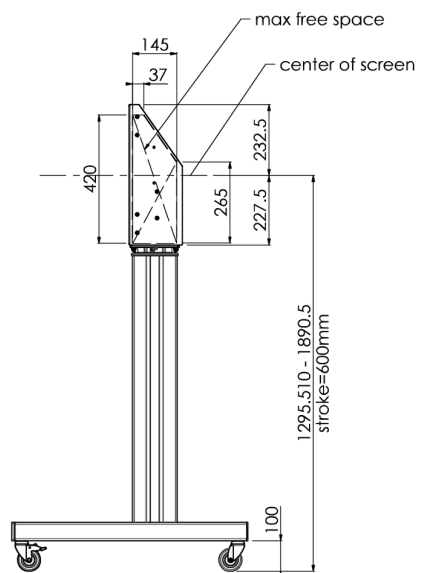

Floor lift on wheels for large format (touch) displays up to 120 kg with lockable lid for protection

Floor lift XL on wheels for (touch) screens bigger than 65", max 120 kg A motorized trolley for touch screens up to VESA 600-400. What makes this product so unique is its screen flexibility and installation ease, within just three steps the product is installed and ready for use. This wheeled stand with electrical height adjustment has continuous and silent height adjustment and an integrated screen bracket containing most VESA patterns, making it suitable for almost every display. The embedded VESA bracket has another special feature, it can be used as support for a Desktop PC at the back. Please note: If your screen is too big (VESA 600-500/600 or VESA 800-500/600), please use the [MD 052B7280](#) adapter. For screens with VESA 800-400, please use the [MD 052B7265](#) adapter.

01 TECHNICAL SPECIFICATION

Number of screens	1
Screen size	32" - 86"
Max weight capacity	120kg / монитор
VESA minimum	200 x 200mm
VESA maximum	600 x 400mm

02 РАЗМЕР / ВЕС

Размер продукта Ш x В x Г

1058 x 1890.5 x 772мм