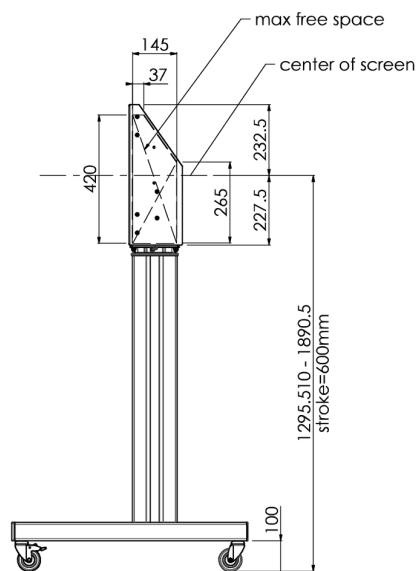

Floor lift on wheels for large format (touch) displays up to 120 kg with lockable lid for protection

Floor lift XL on wheels for (touch) screens bigger than 65", max 120 kg A motorized trolley for touch screens up to VESA 600-400. What makes this product so unique is its screen flexibility and installation ease, within just three steps the product is installed and ready for use. This wheeled stand with electrical height adjustment has continuous and silent height adjustment and an integrated screen bracket containing most VESA patterns, making it suitable for almost every display. The embedded VESA bracket has another special feature, it can be used as support for a Desktop PC at the back. Please note: If your screen is too big (VESA 600-500/600 or VESA 800-500/600), please use the [MD 052B7280](#) adapter. For screens with VESA 800-400, please use the [MD 052B7265](#) adapter.

01 TECHNICAL SPECIFICATION

Number of screens	1
Screen size	32" - 86"
Max weight capacity	120kg / монитор
VESA minimum	200 x 200mm
VESA maximum	600 x 400mm

02 РАЗМЕР / ВЕС

Размер продукта Ш x В x Г

1058 x 1890.5 x 772мм

Вес (без упаковки)

52кг

Все товарные знаки и торговые марки являются собственностью их владельцев и они защищены. Ошибки и изменения допускаются. Спецификации могут быть изменены без уведомления. Все LCD мониторы соответствуют стандарту ISO-9241-307:2008 по политике битых пикселей.