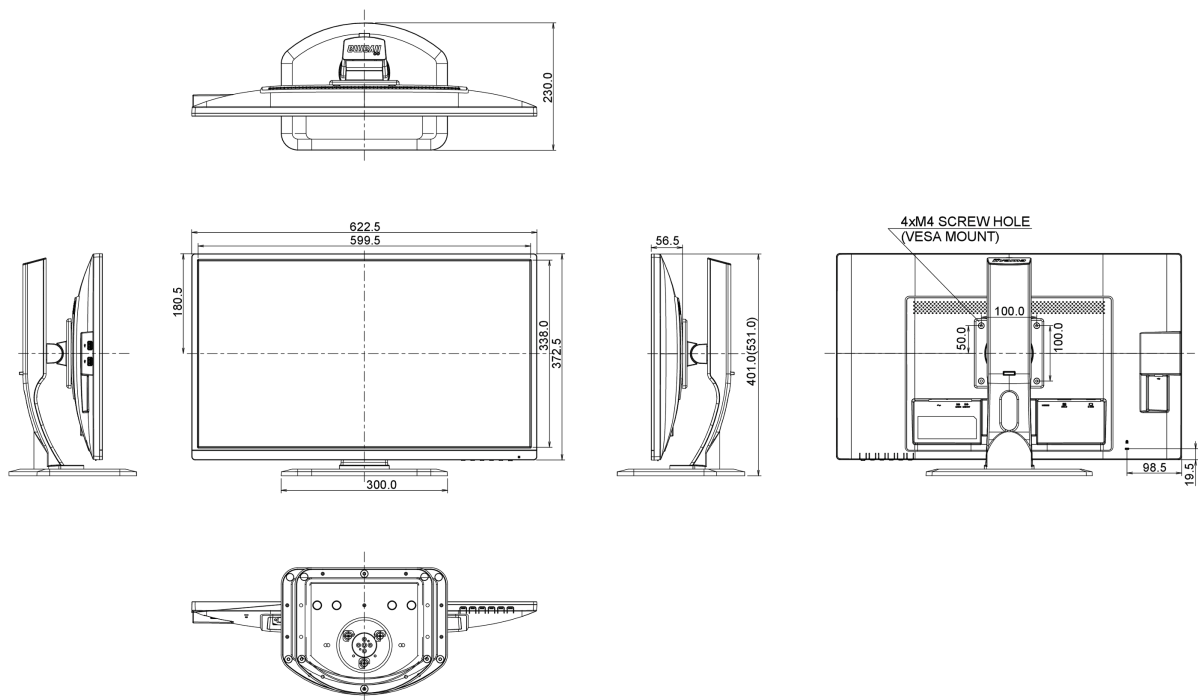

04 MECHANICAL

Display position adjustments	height, pivot (rotation), swivel, tilt
Height adjustment	130mm
Rotation (PIVOT function)	90°
Swivel stand	90°; 45° left; 45° right
Tilt angle	22° up; 5° down
VESA mounting	100 x 100mm

08 DIMENSIONS / WEIGHT

Product dimensions W x H x D	622.5 x 400.5 (530.5) x 230mm
Weight (without box)	6kg
EAN code	4948570115587

10 EU ENERGY EFFICIENCY LABEL

Manufacturer iiyama

Model	ProLite XB2783HSU-B3
Energy efficiency class	B
Visible screen diagonal	69cm; 27"; (27" segment)
ON mode power consumption	35.6W
Annual energy consumption	52kWh/annum*
Power in Standby	0.5W stand by
Power in OFF Mode	0.5W off mode
Resolution	1920 x 1080