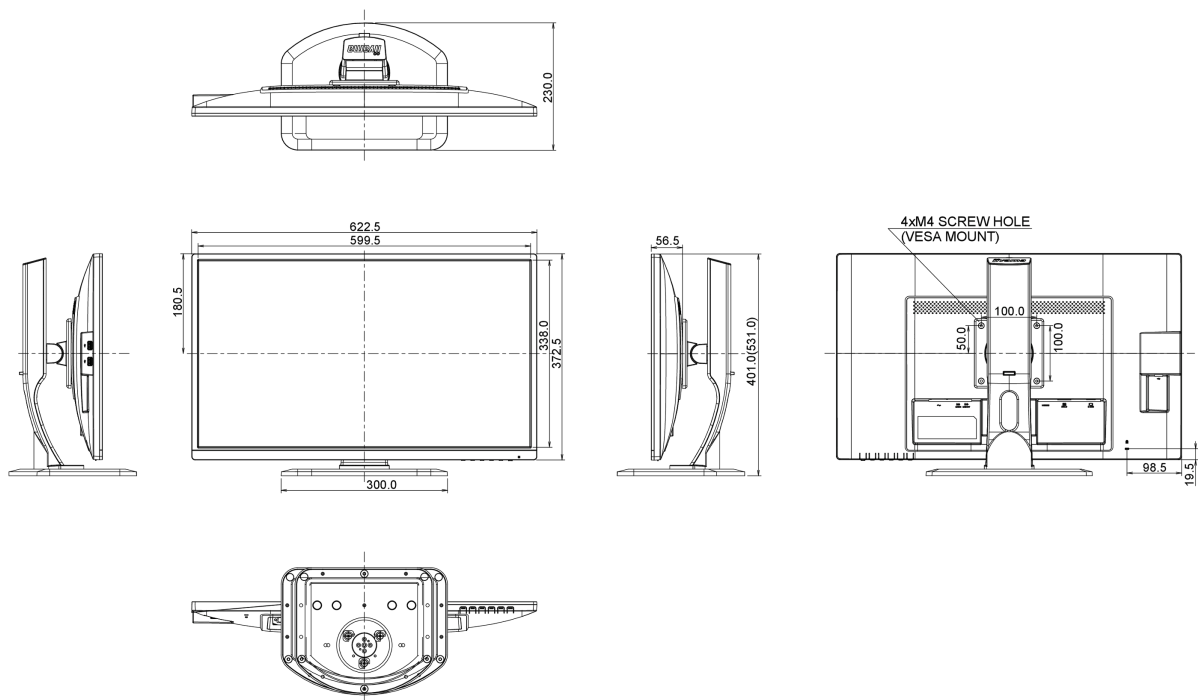

04 MECHANICAL

Display position adjustments	height, pivot (rotation), swivel, tilt
Height adjustment	130mm
Rotation (PIVOT function)	90°
Swivel stand	90°; 45° left; 45° right
Tilt angle	22° up; 5° down
VESA mounting	100 x 100mm

08 DIMENSIONS / WEIGHT

Product dimensions W x H x D	622.5 x 400.5 (530.5) x 230mm
Weight (without box)	6kg
EAN code	4948570115587

10 EU ENERGY EFFICIENCY LABEL

Manufacturer	iiyama
--------------	--------