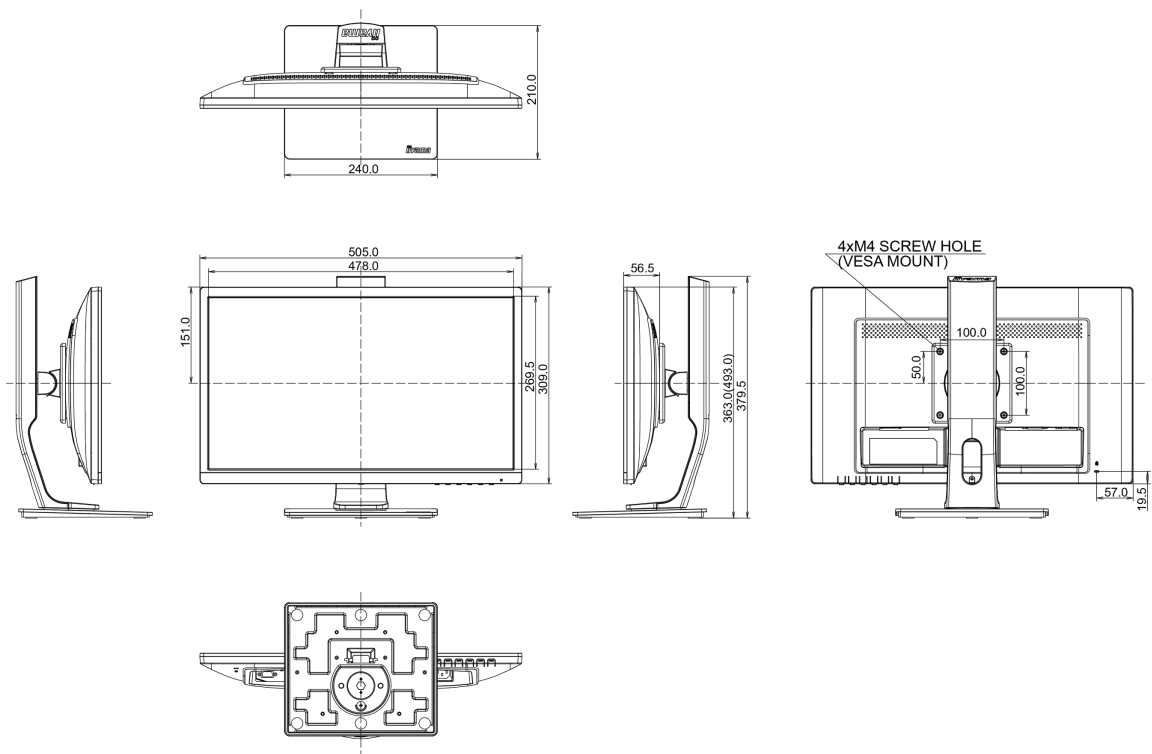

04 MECHANICAL

Display position adjustments	height, pivot (rotation), swivel, tilt
Height adjustment	130mm
Rotation (PIVOT function)	90°
Swivel stand	90°; ° left; 45° right
Tilt angle	22° up; 5° down
VESA mounting	100 x 100mm

08 DIMENSIONS / WEIGHT

Product dimensions W x H x D

505 x 371.5 (501.5) x 230mm

Weight (without box)

4.8kg

EAN code

4948570115600

All trademarks and registered trademarks acknowledged. E & O E. Specification subject to change without notice. All LCD's comply with ISO-9241-307:2008 in connection with pixel defects.