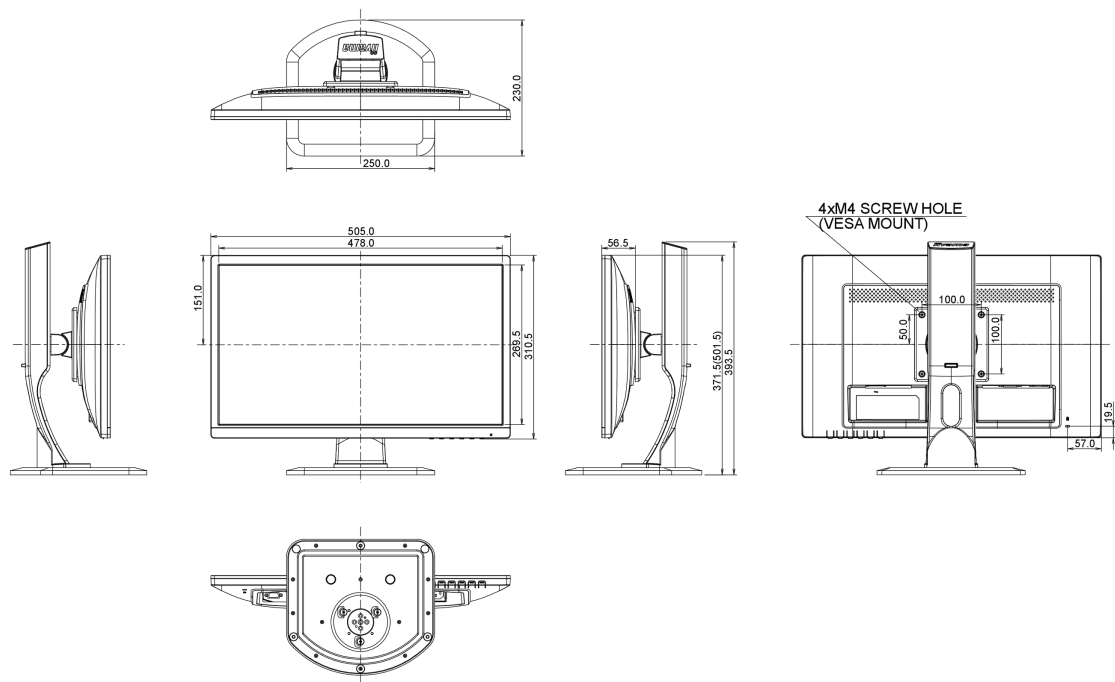

04 MECHANICAL

Display position adjustments	height, pivot (rotation), swivel, tilt
Height adjustment	130mm
Rotation (PIVOT function)	90°
Swivel stand	90°; 45° left; 45° right
Tilt angle	22° up; 5° down
VESA mounting	100 x 100mm

05 ACCESSORIES INCLUDED

Cables	power, HDMI
Other	quick start guide, safety guide

06 POWER MANAGEMENT

Power supply unit	internal
Power supply	AC 100 - 240V, 50/60Hz
Power usage	21W typical, 0.5W stand by

07 SUSTAINABILITY

Regulations	TCO, CE, TÜV-GS, VCCI-B, CU
Energy efficiency class	B
Other	REACH SVHC above 0.1%: Lead

08 DIMENSIONS / WEIGHT

Product dimensions W x H x D	505 x 371.5 (501.5) x 230mm
Weight (without box)	4.8kg
EAN code	4948570115600