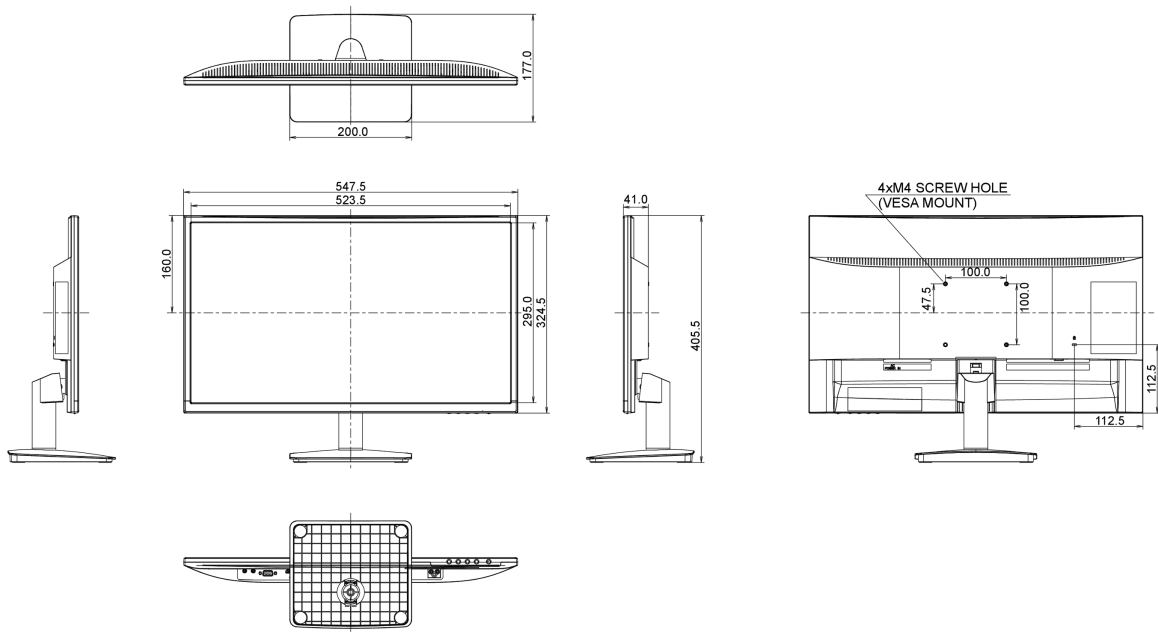

## 08 DIMENSIONS / WEIGHT

Product dimensions W x H x D	547.5 x 405.5 x 177mm
Weight (without box)	3.2kg
EAN code	4948570115495