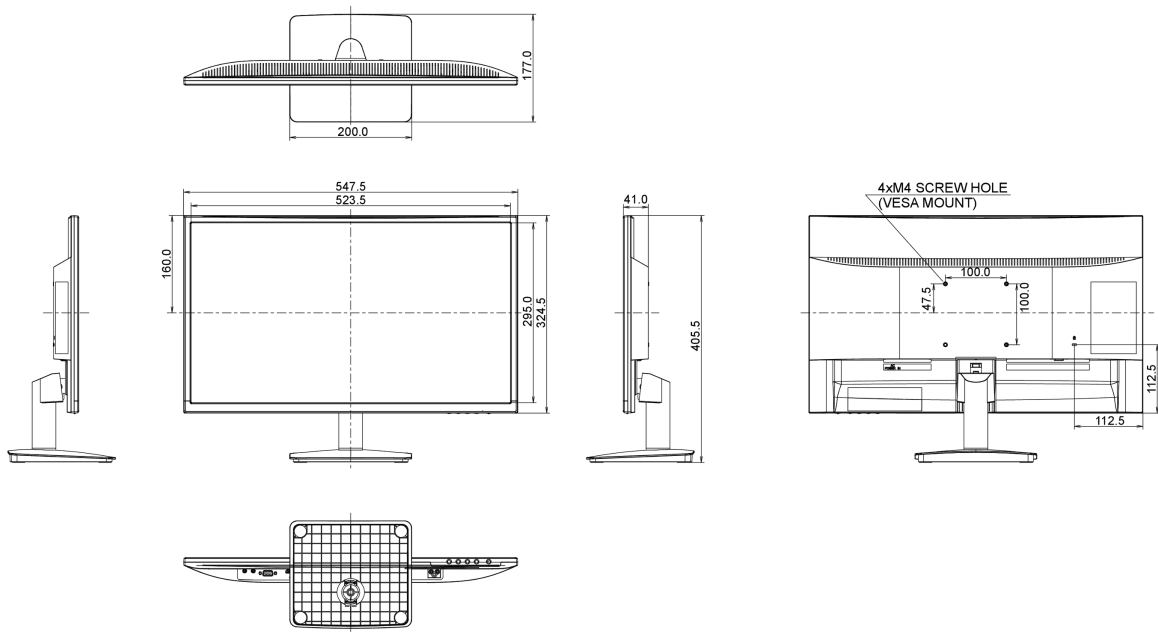

04 MECHANICAL

Display position adjustments	tilt
Tilt angle	20° up; 3° down
VESA mounting	100 x 100mm

05 ACCESSORIES INCLUDED

Cables	power, HDMI
Other	quick start guide, safety guide

06 POWER MANAGEMENT

Power supply unit	internal
Power supply	AC 100 - 240V, 50/60Hz
Power usage	19W typical, 0.5W stand by

07 SUSTAINABILITY

Regulations	CE, TÜV-Bauart, VCCI-B, PSE, Energy Star , CU
Energy efficiency class	A
Other	REACH SVHC above 0.1%: Lead

08 DIMENSIONS / WEIGHT

Product dimensions W x H x D	547.5 x 405.5 x 177mm
Weight (without box)	3.2kg
EAN code	4948570115495