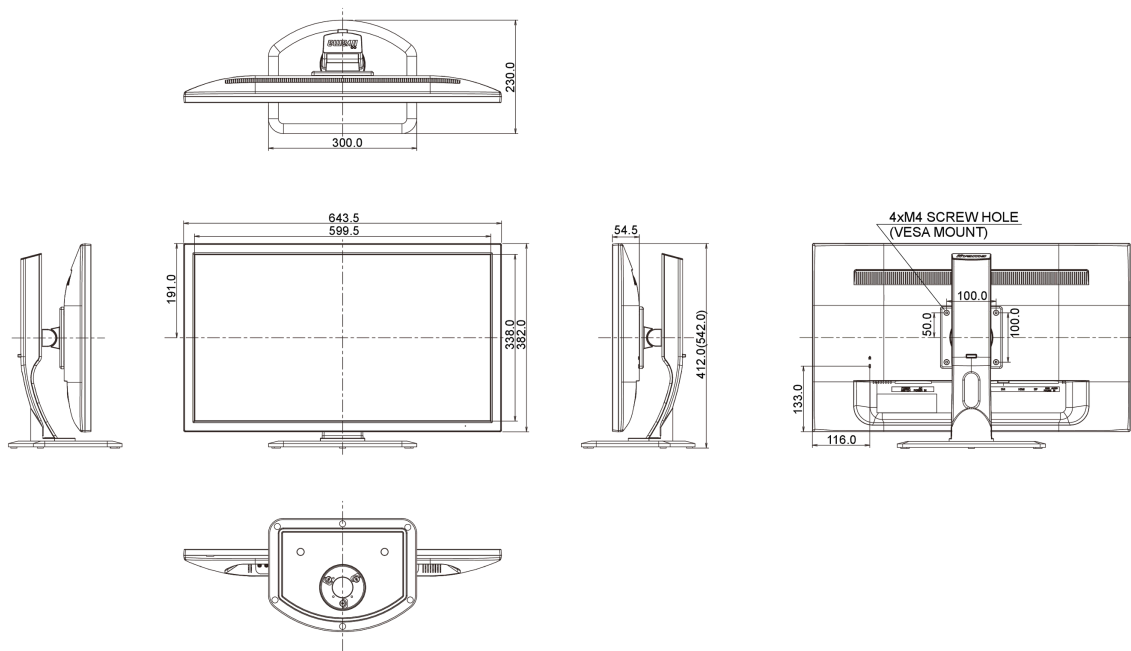

## 04 MECHANICAL

Display position adjustments	height, swivel, tilt
Height adjustment	130mm
Rotation (PIVOT function)	90°
Swivel stand	90°; 45° left; 45° right
Tilt angle	17° up; %2° down
VESA mounting	100 x 100mm

## 08 DIMENSIONS / WEIGHT

<b>Product dimensions W x H x D</b>	643.5 x 412 (542) x 230mm
<b>Weight (without box)</b>	6.9kg
<b>EAN code</b>	4948570115235

All trademarks and registered trademarks acknowledged. E & O E. Specification subject to change without notice. All LCD's comply with ISO-9241-307:2008 in connection with pixel defects.