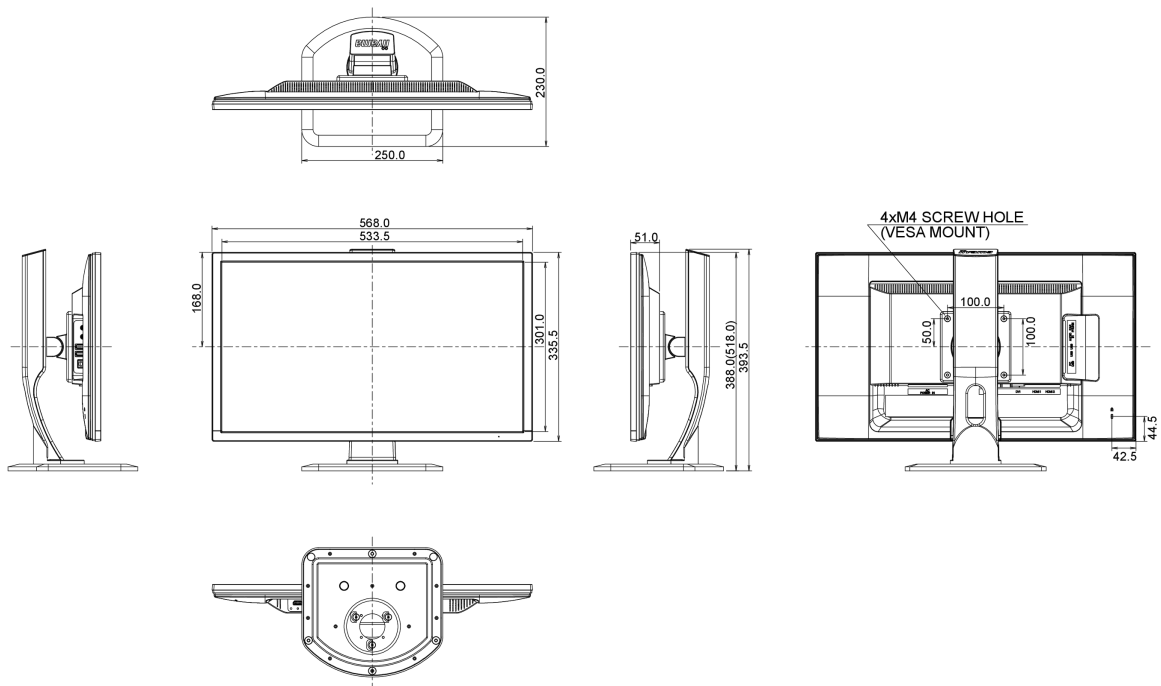

Cables power, DVI, USB, Audio, DP

Other quick start guide, safety guide

06 POWER MANAGEMENT

Power supply unit internal

Power supply AC 100 - 240V, 50/60Hz

Power usage 34W typical, 0.5W stand by, 0.5W off mode

07 SUSTAINABILITY

Regulations CE, TÜV-Bauart, VCCI-B, PSE, RoHS support, ErP, WEEE, CU, REACH

REACH SVHC above 0.1%: Lead

08 DIMENSIONS / WEIGHT

Product dimensions W x H x D 568 x 388 (518) x 230mm

Weight (without box) 5.6kg

EAN code 4948570115228

All trademarks and registered trademarks acknowledged. E & O E. Specification subject to change without notice. All LCD's comply with ISO-9241-307:2008 in connection with pixel defects.

© IYAMA CORPORATION. ALL RIGHTS RESERVED