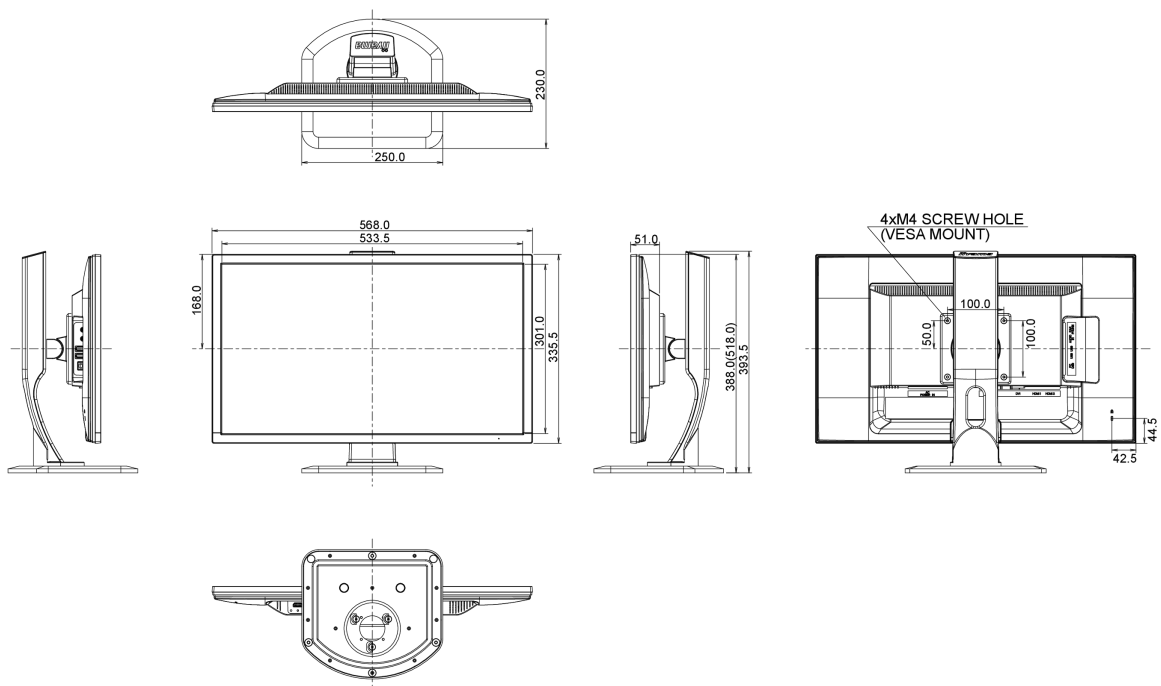

04 MECHANICAL

Display position adjustments	height, pivot (rotation), swivel, tilt
Height adjustment	130mm
Rotation (PIVOT function)	90°
Swivel stand	90°; 45° left; 45° right
Tilt angle	22° up; 5° down
VESA mounting	100 x 100mm

07 SUSTAINABILITY

Regulations	CE, TÜV-Bauart, VCCI-B, PSE, CU
Energy efficiency class	B
Other	REACH SVHC above 0.1%: Lead

08 DIMENSIONS / WEIGHT

Product dimensions W x H x D	568 x 388 (518) x 230mm
Weight (without box)	5.6kg
EAN code	4948570115228