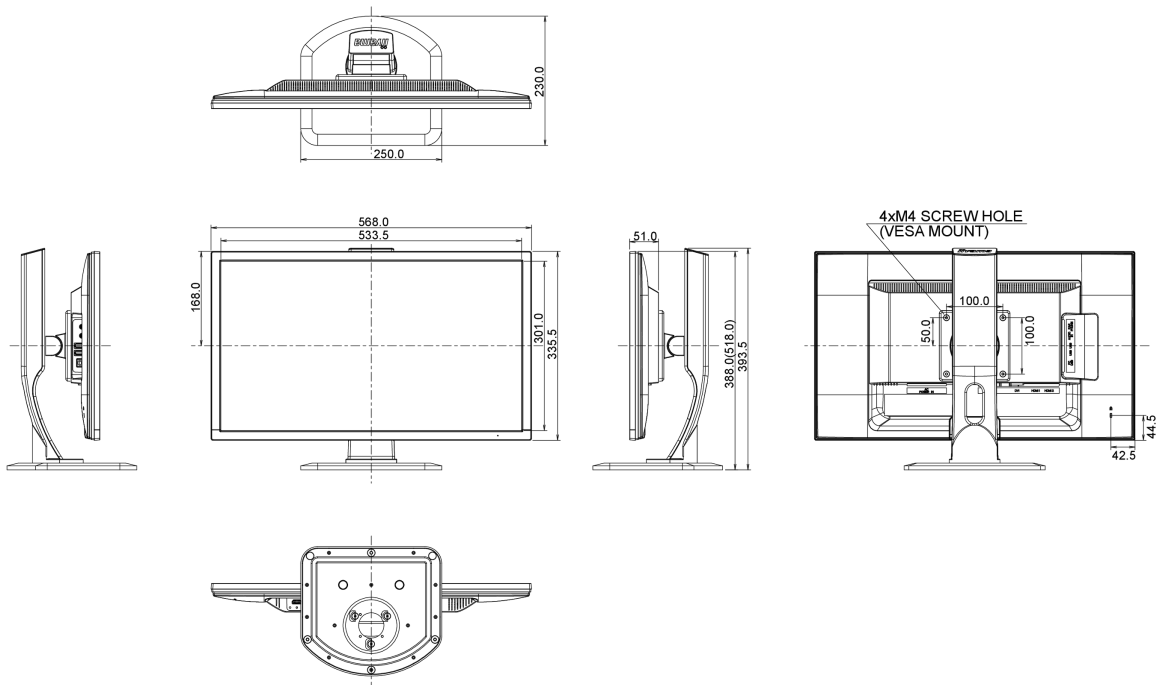

04 MECHANICAL

Display position adjustments	height, pivot (rotation), swivel, tilt
Height adjustment	130mm
Rotation (PIVOT function)	90°
Swivel stand	90°; 45° left; 45° right
Tilt angle	22° up; 5° down
VESA mounting	100 x 100mm

07 SUSTAINABILITY

Regulations	CE, TÜV-Bauart, VCCI-B, PSE, CU
Energy efficiency class	B
Other	REACH SVHC above 0.1%: Lead

08 DIMENSIONS / WEIGHT

Product dimensions W x H x D	568 x 388 (518) x 230mm
Weight (without box)	5.6kg
EAN code	4948570115228