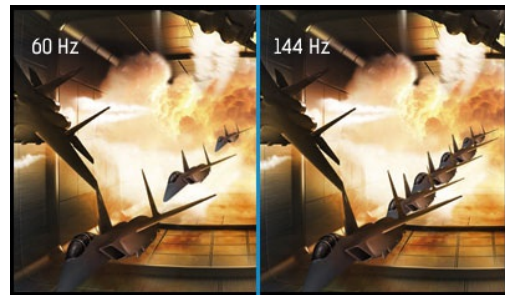

144Hz

Rapid refresh rate and frame rate guarantee smooth, blur free and judder free graphics, with lower latency and lag improving response times for fast paced games. Especially suited to the fast pace games like FPS, racers, MOBA and sports where the 144Hz refresh rate delivers the crisp and sharp images needed to raise your game.