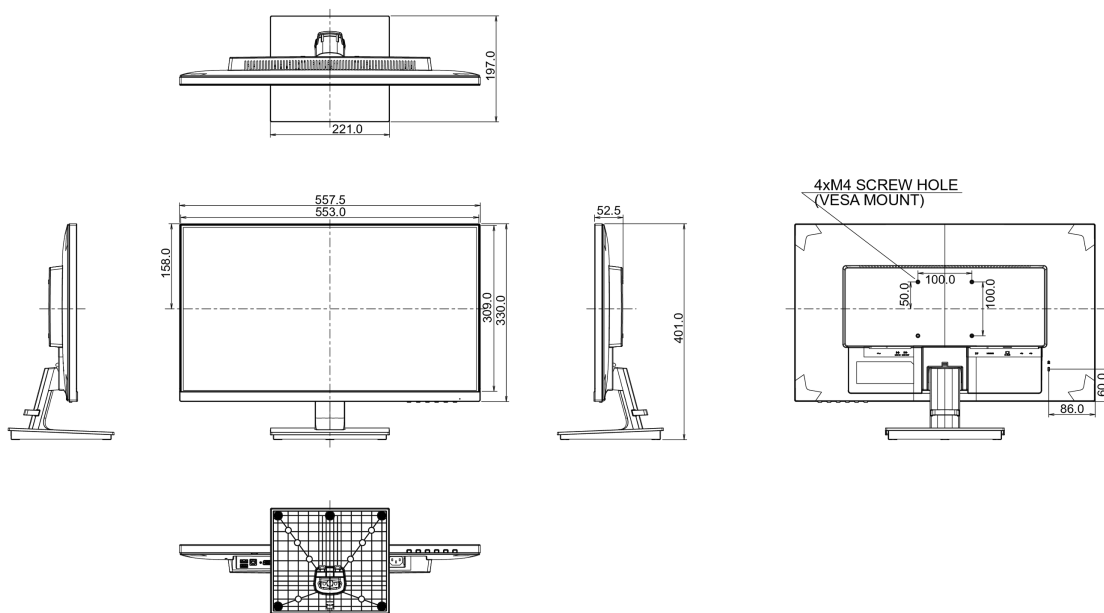

## 08 DIMENSIONS / WEIGHT

Product dimensions W x H x D	557.5 x 401 x 197mm
Weight (without box)	4kg
EAN code	4948570115433