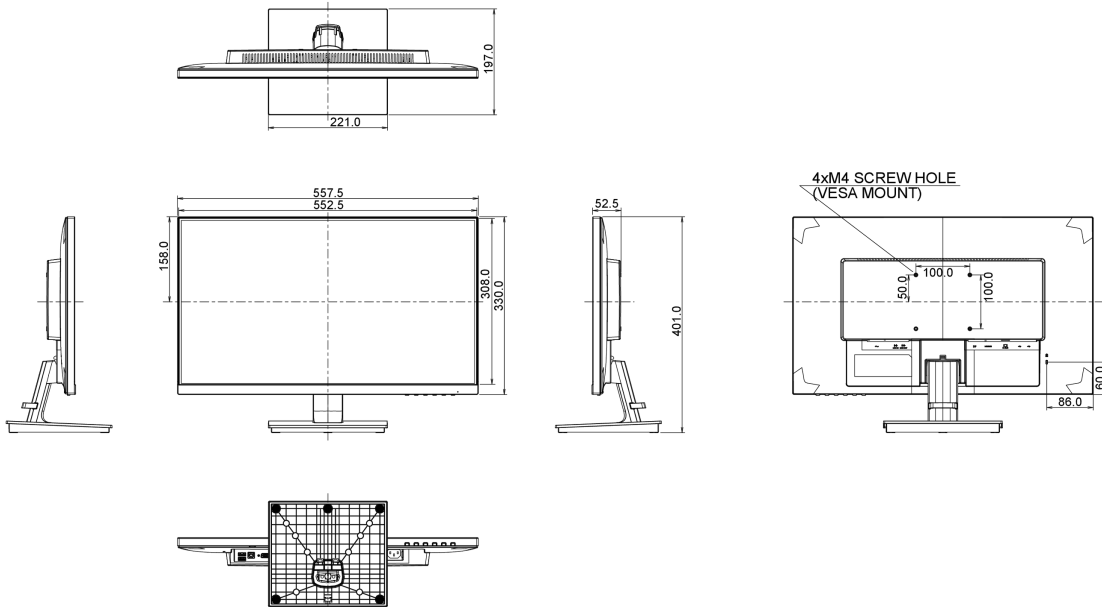

04 MECHANICAL

Display position adjustments	tilt
Tilt angle	22° up; 5° down
VESA mounting	100 x 100mm

05 ACCESSORIES INCLUDED

Cables	power, USB, HDMI
--------	------------------

Other

quick start guide, safety guide

08 DIMENSIONS / WEIGHT

Product dimensions W x H x D	557.5 x 401 x 197mm
Weight (without box)	4kg
EAN code	4948570115433

09 EU ENERGY EFFICIENCY LABEL

Manufacturer	iiyama
Model	G-MASTER G2530HSU-B1
Energy efficiency class	A+
Visible screen diagonal	62cm; 24.5"; (25" segment)
ON mode power consumption	19.6W