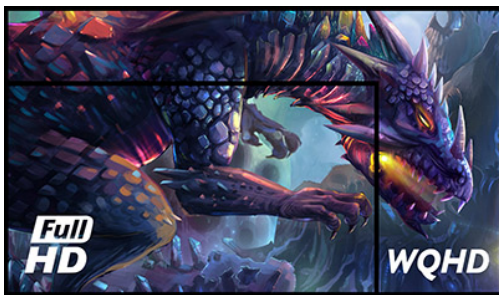

### Silver Crow – enter a new dimension

The 27" G-MASTER GB2730QSU known as Silver Crow opens you to a whole new level of gaming experiences. As the 2560x1440 display offers 77% more on-screen space than a standard 1920x1080 Full HD monitor, the Silver Crow makes sure all the finest details are displayed with perfect image clarity. Nothing will skip your attention. The blue light reducer function along with the flicker free panel are the shield your eyes need to guarantee your vision remains well protected. Armed with FreeSync technology and 1ms response time the Silver Crow is ready to lead you into the toughest battles, leaving nothing to chance.

## 01 DISPLAY CHARACTERISTICS

Diagonal	27", 68.5cm
Panel	TN LED, matte finish
Native resolution	2560 x 1440 @75Hz (3.7 megapixel WQHD, DisplayPort)
Aspect ratio	16:9
Panel brightness	350 cd/m <sup>2</sup>
Static contrast	1000:1
Advanced contrast	80M:1
Response time (GTG)	1ms
Viewing zone	horizontal/vertical: 170°/160°, right/left: 85°/85°, up/down: 80°/80°
Colour support	16.7mIn (sRGB: 99%; NTSC: 72%)
Horizontal Sync	30 - 89kHz
Viewable area W x H	596.7 x 335.7mm, 23.5 x 13.2"
Pixel pitch	0.233mm
Colour	matte