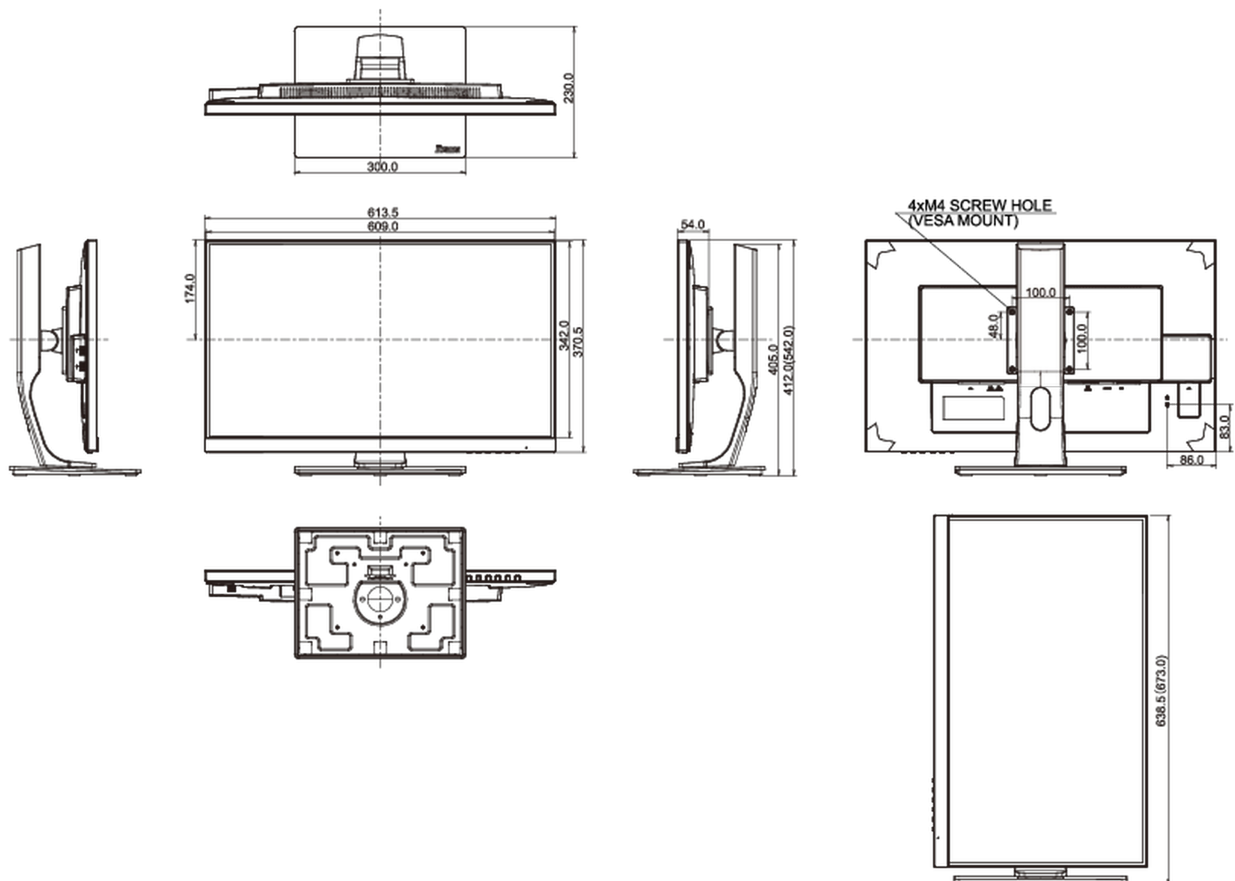

## 04 MECHANICAL

Display position adjustments	height, pivot (rotation), swivel, tilt
Height adjustment	130mm
Rotation (PIVOT function)	90°
Swivel stand	90°; 45° left; 45° right
Tilt angle	22° up; 5° down
VESA mounting	100 x 100mm

## 08 DIMENSIONS / WEIGHT

Product dimensions W x H x D 613.5 x 412 (542) x 230mm

Weight (without box) 6.6kg

EAN code 4948570115389

All trademarks and registered trademarks acknowledged. E & O E. Specification subject to change without notice. All LCD's comply with ISO-9241-307:2008 in connection with pixel defects.