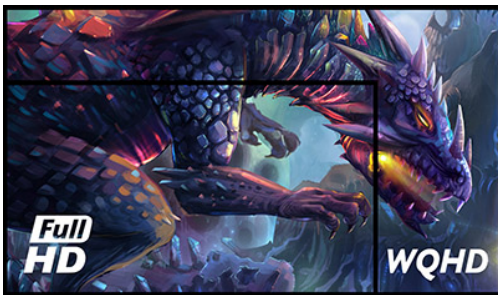

Silver Crow – enter a new dimension

The 27" G-MASTER GB2730QSU known as Silver Crow opens you to a whole new level of gaming experiences. As the 2560x1440 display offers 77% more on-screen space than a standard 1920x1080 Full HD monitor, the Silver Crow makes sure all the finest details are displayed with perfect image clarity. Nothing will skip your attention. The blue light reducer function along with the flicker free panel are the shield your eyes need to guarantee your vision remains well protected. Armed with FreeSync technology and 1ms response time the Silver Crow is ready to lead you into the toughest battles, leaving nothing to chance.

WQHD

With the 2560x1440 WQHD resolution offering 77% more on-screen space than a standard 1920x1080 full HD monitor, nothing skips your attention.

Технология FreeSync™

Технология AMD FreeSync™ устраняет прерывание, подвисание игр и устраняет разрывы изображения для исключительно плавного игрового процесса.