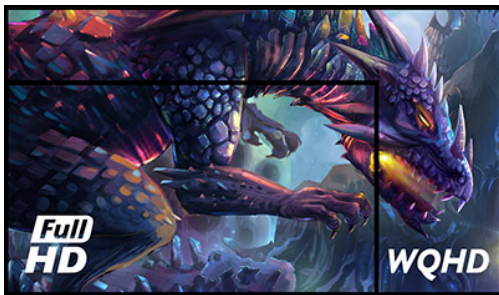

Silver Crow – enter a new dimension

The 27" G-MASTER GB2730QSU known as Silver Crow opens you to a whole new level of gaming experiences. As the 2560x1440 display offers 77% more on-screen space than a standard 1920x1080 Full HD monitor, The Silver Crow makes sure all the finest details are displayed with perfect image clarity. Nothing will skip your attention. The blue light reducer function along with the flicker free panel are the shield your eyes need to guarantee your vision remains well protected. Armed with FreeSync technology and 1ms response time the Silver Crow is ready to lead you into the toughest battles, leaving nothing to chance.

WQHD

FreeSync™ Technology

With the 2560x1440 WQHD resolution offering 77% more on-screen space than a standard 1920x1080 full HD monitor, nothing skips your attention.

01 DISPLAY CHARACTERISTICS

Diagonal	27", 68.5cm
Panel	TN LED, matte finish
Native resolution	2560 x 1440 @75Hz (3.7 megapixel WQHD, DisplayPort)
Aspect ratio	16:9
Panel brightness	350 cd/m ²
Static contrast	1000:1
Advanced contrast	80M:1
Response time (GTG)	1ms
Viewing zone	horizontal/vertical: 170°/160°, right/left: 85°/85°, up/down: 80°/80°
Colour support	16.7mIn (sRGB: 99%; NTSC: 72%)
Horizontal Sync	30 - 89kHz
Viewable area W x H	596.7 x 335.7mm, 23.5 x 13.2"
Pixel pitch	0.233mm
Colour	matte