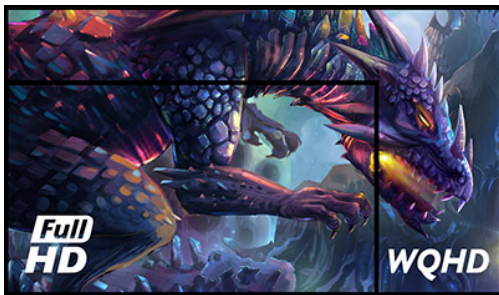

### Silver Crow – enter a new dimension

The 27" G-MASTER GB2730QSU known as Silver Crow opens you to a whole new level of gaming experiences. As the 2560x1440 display offers 77% more on-screen space than a standard 1920x1080 Full HD monitor, the Silver Crow makes sure all the finest details are displayed with perfect image clarity. Nothing will skip your attention. The blue light reducer function along with the flicker free panel are the shield your eyes need to guarantee your vision remains well protected. Armed with FreeSync technology and 1ms response time the Silver Crow is ready to lead you into the toughest battles, leaving nothing to chance.

## 01 KIJELZŐ JELLEMZŐI

Átló	27", 68.5cm
Panel	TN LED, matte finish
Natív felbontás	2560 x 1440 @75Hz (3.7 megapixel WQHD, DisplayPort)
Képarány	16:9
Fényerő	350 cd/m <sup>2</sup>
Statikus kontraszt	1000:1
Speciális kontraszt	80M:1
Válaszidő (GTG)	1ms
Látótér	horizontális/vertikális: 170°/160°, jobb/bal: 85°/85°, fel/le: 80°/80°
Szín támogatás	16.7mln (sRGB: 99%; NTSC: 72%)
Horizontális szinkronizálás	30 - 89kHz
Látható terület Sz x M	596.7 x 335.7mm, 23.5 x 13.2"
Pixel magasság	0.233mm
Szín	matt