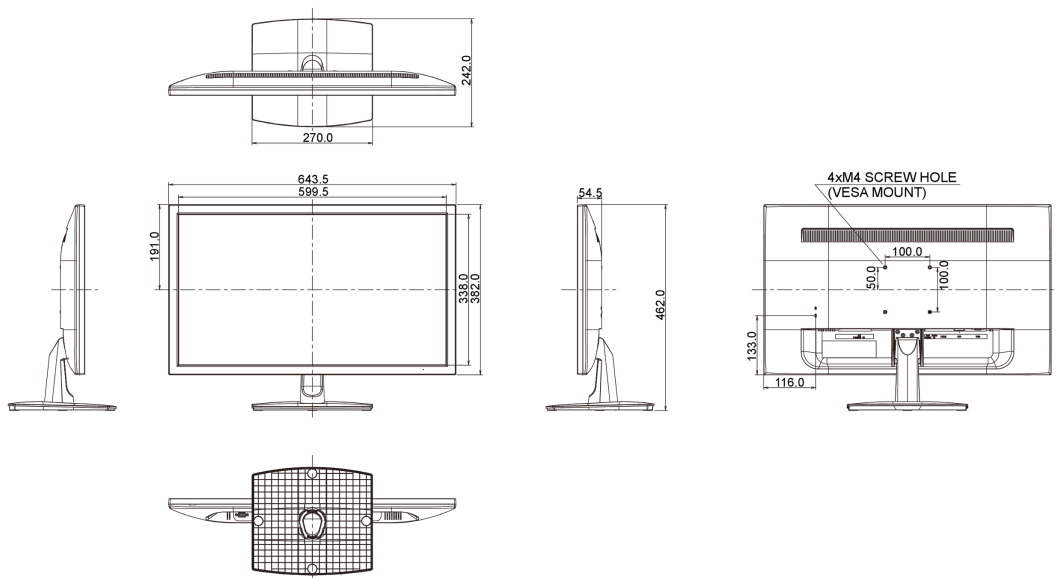

04 MECHANICAL

Display position adjustments	height, pivot (rotation), swivel, tilt
Height adjustment	130mm
Rotation (PIVOT function)	90°
Swivel stand	90°; 45° left; 45° right
Tilt angle	22° up; 5° down
VESA mounting	100 x 100mm

07 SUSTAINABILITY

Regulations	TCO, CE, TÜV-GS, Energy Star , CU
Energy efficiency class	B
Other	REACH SVHC above 0.1%: Lead

08 DIMENSIONS / WEIGHT

Product dimensions W x H x D	611 x 397 (527) x 230mm
Weight (without box)	7.2kg
EAN code	4948570115389