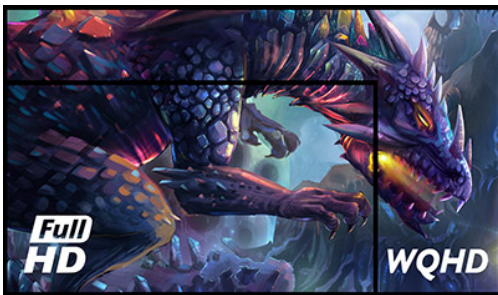

Silver Crow – enter a new dimension

The 27" G-MASTER GB2730QSU known as Silver Crow opens you to a whole new level of gaming experiences. As the 2560x1440 display offers 77% more on-screen space than a standard 1920x1080 Full HD monitor, The Silver Crow makes sure all the finest details are displayed with perfect image clarity. Nothing will skip your attention. The blue light reducer function along with the flicker free panel are the shield your eyes need to guarantee your vision remains well protected. Armed with FreeSync technology and 1ms response time the Silver Crow is ready to lead you into the toughest battles, leaving nothing to chance.

WQHD

FreeSync™ Technology

With the 2560x1440 WQHD resolution offering 77% more on-screen space than a standard 1920x1080 full HD monitor, nothing skips your attention.

01 DISPLAY CHARACTERISTICS

Diagonal	27", 68.5cm
Panel	TN LED, matte finish
Native resolution	2560 x 1440 @75Hz (3.7 megapixel WQHD, DisplayPort)
Aspect ratio	16:9
Brightness	350 cd/m ² typical
Static contrast	1000:1 typical
Advanced contrast	80M:1
Response time	1ms
Viewing zone	horizontal/vertical: 170°/160°, right/left: 85°/85°, up/down: 80°/80°
Colour support	16.7mIn 8bit (6bit + Hi-FRC) (sRGB: 99%; NTSC: 72%)
Horizontal Sync	30 - 89KHz
Vertical Sync	48 - 75Hz
Viewable area W x H	596.7 x 335.7mm, 23.5 x 13.2"
Pixel pitch	0.233mm
Colour	matte, black