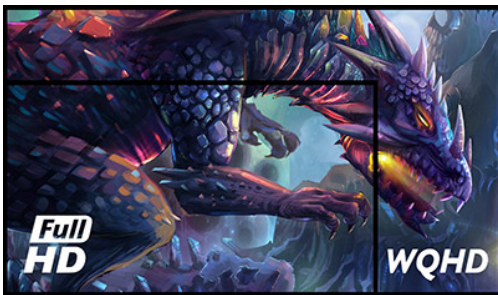

Silver Crow – enter a new dimension

The 27" G-MASTER GB2730QSU known as Silver Crow opens you to a whole new level of gaming experiences. As the 2560x1440 display offers 77% more on-screen space than a standard 1920x1080 Full HD monitor, the Silver Crow makes sure all the finest details are displayed with perfect image clarity. Nothing will skip your attention. The blue light reducer function along with the flicker free panel are the shield your eyes need to guarantee your vision remains well protected. Armed with FreeSync technology and 1ms response time the Silver Crow is ready to lead you into the toughest battles, leaving nothing to chance.

WQHD

With the 2560x1440 WQHD resolution offering 77% more on-screen space than a standard 1920x1080 full HD monitor, nothing skips your attention.

Технология FreeSync™

Технология AMD FreeSync™ устраняет прерывание, подвигание игр и устраняет разрывы изображения для исключительно плавного игрового процесса.