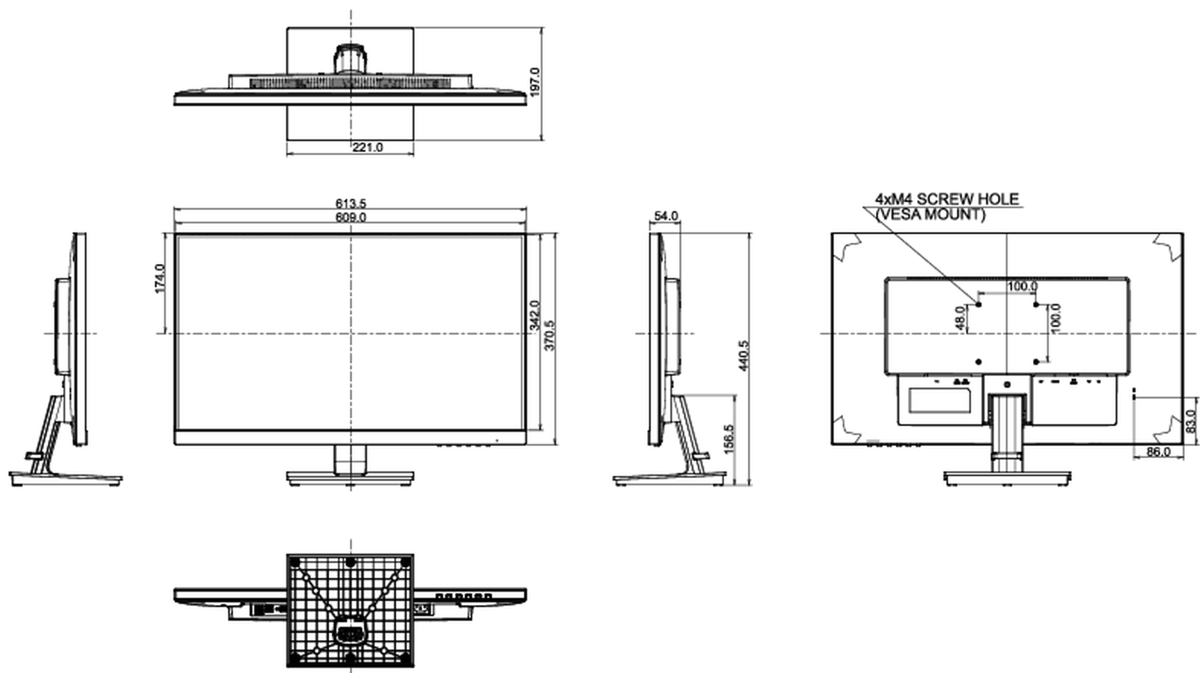

04 MECHANICAL

Display position adjustments	tilt
Tilt angle	22° up; 5° down
VESA mounting	100 x 100mm

05 ACCESSORIES INCLUDED

Cables	power, USB, HDMI
Other	quick start guide, safety guide

06 POWER MANAGEMENT

08 DIMENSIONS / WEIGHT

Product dimensions W x H x D	613.5 x 440.5 x 197mm
Weight (without box)	5.3kg
EAN code	4948570115365

All trademarks and registered trademarks acknowledged. E & O E. Specification subject to change without notice. All LCD's comply with ISO-9241-307:2008 in connection with pixel defects.