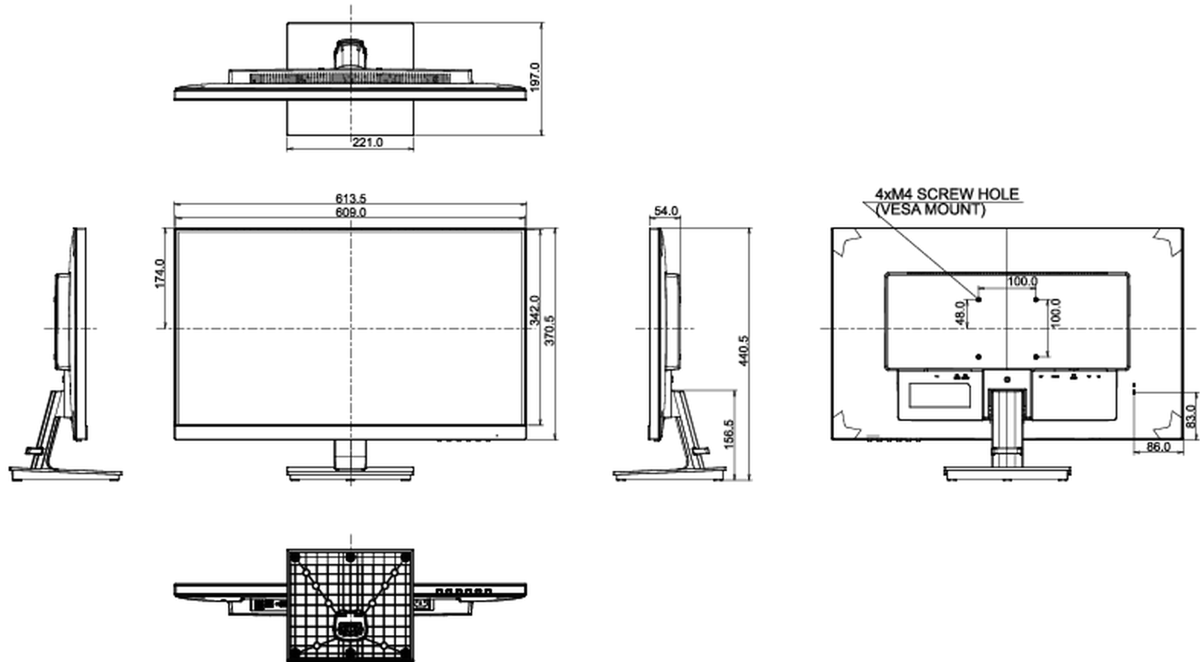

08 MÉRETEK / SÚLY

Termék méretei Sz x H x M

613.5 x 440.5 x 197mm

Súly (doboz nélkül)

5.3kg

EAN kód

4948570115365

All trademarks and registered trademarks acknowledged. E & O E. Specification subject to change without notice. All LCD's comply with ISO-9241-307:2008 in connection with pixel defects.