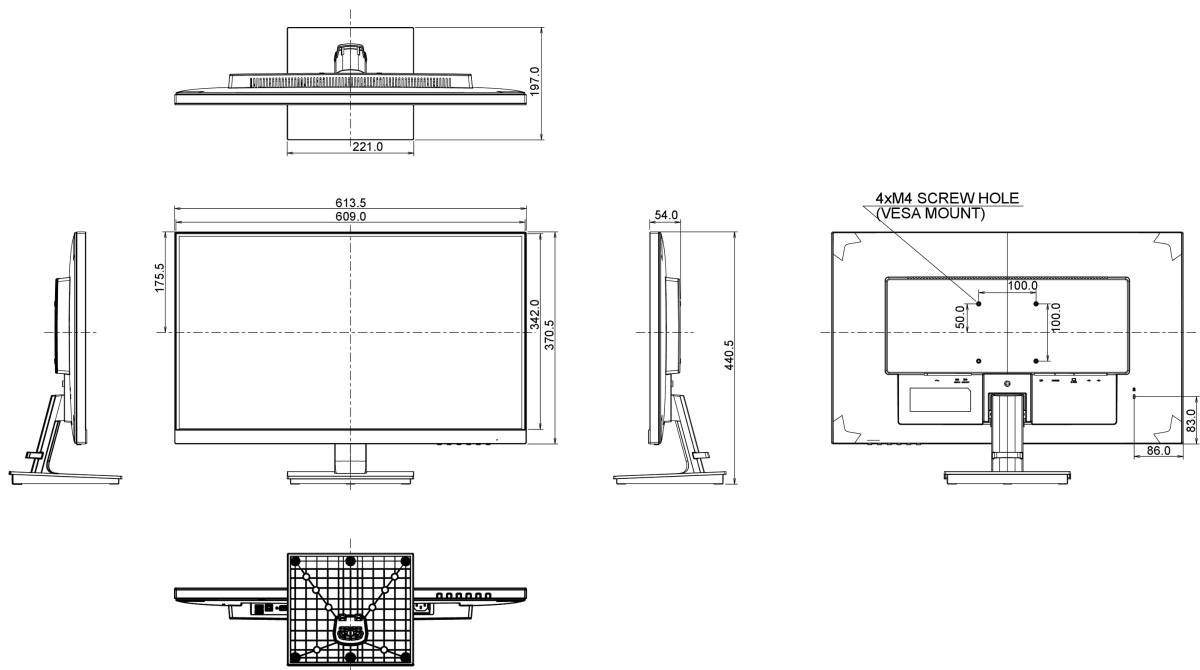

## 08 DIMENSIONS / WEIGHT

Product dimensions W x H x D

613.5 x 440.5 x 197mm

Weight (without box)

5.3kg

EAN code

4948570115365