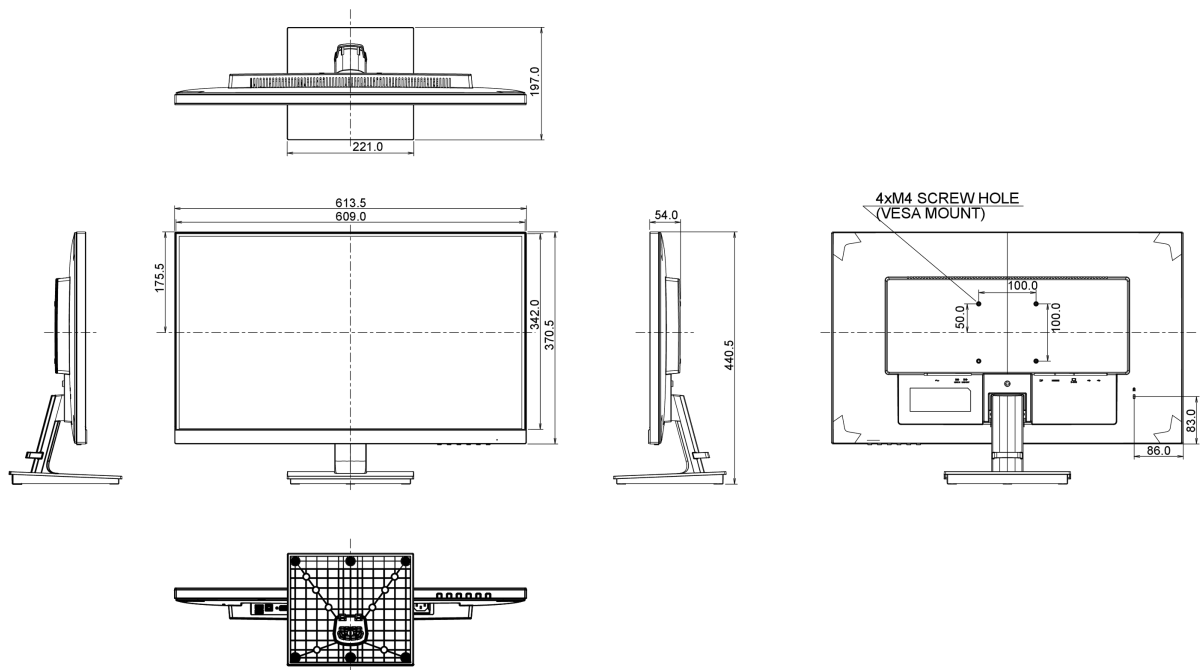

04 MECHANICAL

Display position adjustments	tilt
Tilt angle	22° up; 5° down
VESA mounting	100 x 100mm

05 ACCESSORIES INCLUDED

Cables	power, USB, HDMI
--------	------------------

Other

quick start guide, safety guide

08 DIMENSIONS / WEIGHT

Product dimensions W x H x D	613.5 x 440.5 x 197mm
Weight (without box)	5.3kg
EAN code	4948570115365

09 EU ENERGY EFFICIENCY LABEL

Manufacturer	iiyama
Model	G-MASTER G2730HSU-B1
Energy efficiency class	A+
Visible screen diagonal	69cm; 27"; (27" segment)
ON mode power consumption	19.7W