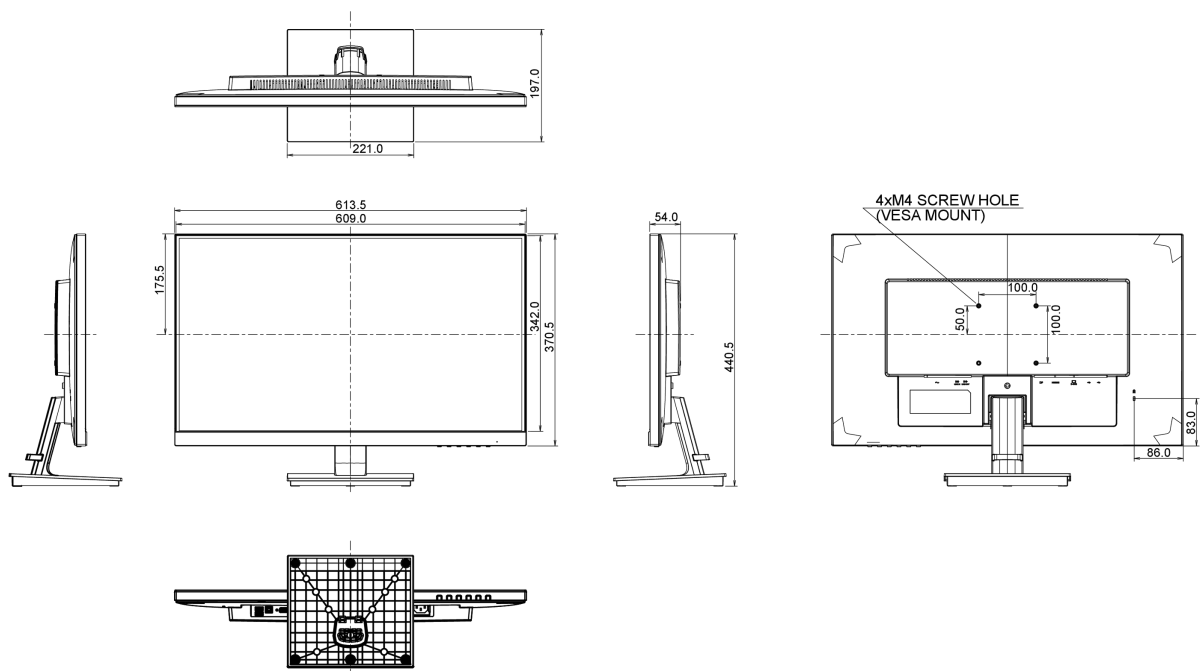

## 08 DIMENSIONS / WEIGHT

Product dimensions W x H x D

613.5 x 440.5 x 197mm

Weight (without box)

5.3kg

EAN code

4948570115365