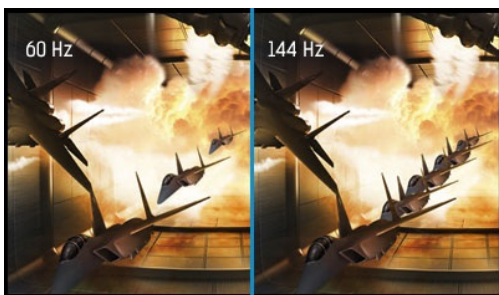

### Red Eagle – join the PRO squad

Whether you already are or are aiming to be a hardcore gamer, the 27" G-MASTER GB2760QSU known as Red Eagle is the competitive edge you need to be able to unleash your full gaming potential. Armed with FreeSync technology, 144Hz refresh rate and a blistering 1ms response time you can make split second decisions and forget about ghosting effects or smearing issues. The WQHD (2560x1440) display offers 77% more on-screen space than a standard 1920x1080 full HD monitor. The ability to adjust brightness and the dark shades with the Black Tuner delivers greater viewing performance in shadowed areas. Nothing will skip your attention. Triple input setup (DVI, HDMI, DisplayPort), speakers, headphone connector and a 3.0 USB hub are all included. So no matter which you prefer: RTS, FPS, MOBA and MMO – with the Red Eagle on your desk you are top of the gamer community food chain.