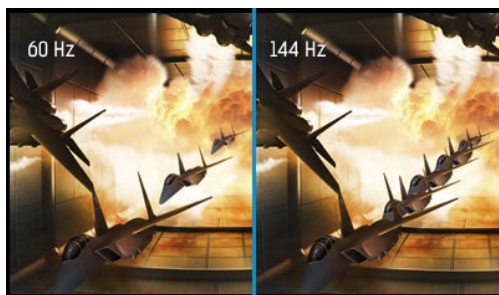

Red Eagle – join the PRO squad

Whether you already are or are aiming to be a hardcore gamer, the 27" G-MASTER GB2760QSU known as Red Eagle is the competitive edge you need to be able to unleash your full gaming potential. Armed with FreeSync technology, 144Hz refresh rate and a blistering 1ms response time you can make split second decisions and forget about ghosting effects or smearing issues. The WQHD (2560x1440) display offers 77% more on-screen space than a standard 1920x1080 full HD monitor. The ability to adjust brightness and the dark shades with the Black Tuner delivers greater viewing performance in shadowed areas. Nothing will skip your attention. Triple input setup (DVI, HDMI, DisplayPort), speakers, headphone connector and a 3.0 USB hub are all included. So no matter which you prefer: RTS, FPS, MOBA and MMO – with the Red Eagle on your desk you are top of the gamer community food chain.

01 KIJELZŐ JELLEMZŐI

Átló	27", 68.5cm
Panel	TN LED, matte finish
Natív felbontás	2560 x 1440 @144Hz (3.7 megapixel WQHD, HDMI&DisplayPort)
Képarány	16:9
Fényerő	350 cd/m ²
Statikus kontraszt	1000:1
Speciális kontraszt	80M:1
Válaszidő (GTG)	1ms
Látótér	horizontális/vertikális: 170°/160°, jobb/bal: 85°/85°, fel/le: 80°/80°
Szín támogatás	16.7mln (sRGB: 99%; NTSC: 72%)
Horizontális szinkronizálás	30 - 89kHz
Látható terület Sz x M	596.7 x 335.7mm, 23.5 x 13.2"
Pixel magasság	0.233mm
Szín	matt