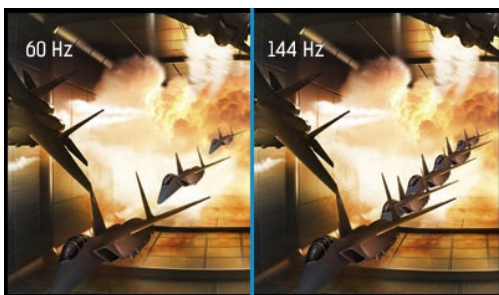

Red Eagle – join the PRO squad

Whether you already are or are aiming to be a hardcore gamer, the 27" G-MASTER GB2760QSU known as Red Eagle is the competitive edge you need to be able to unleash your full gaming potential. Armed with FreeSync technology, 144Hz refresh rate and a blistering 1ms response time you can make split second decisions and forget about ghosting effects or smearing issues. The WQHD (2560x1440) display offers 77% more on-screen space than a standard 1920x1080 full HD monitor. The ability to adjust brightness and the dark shades with the Black Tuner delivers greater viewing performance in shadowed areas. Nothing will skip your attention. Triple input setup (DVI, HDMI, DisplayPort), speakers, headphone connector and a 3.0 USB hub are all included. So no matter which you prefer: RTS, FPS, MOBA and MMO – with the Red Eagle on your desk you are top of the gamer community food chain.

01 DISPLAY CHARACTERISTICS

Diagonal	27", 68.5cm
Panel	TN LED, matte finish
Native resolution	2560 x 1440 @144Hz (3.7 megapixel WQHD, HDMI&DisplayPort)
Aspect ratio	16:9
Brightness	350 cd/m ² typical
Static contrast	1000:1 typical
Advanced contrast	12M:1
Response time	1ms
Viewing zone	horizontal/vertical: 170°/160°, right/left: 85°/85°, up/down: 80°/80°
Colour support	16.7mIn 8bit (6bit + Hi-FRC) (sRGB: 99%; NTSC: 72%)
Horizontal Sync	30 - 89KHz
Vertical Sync	50 - 144Hz
Viewable area W x H	596.7 x 335.7mm, 23.5 x 13.2"
Pixel pitch	0.233mm
Colour	matte, black