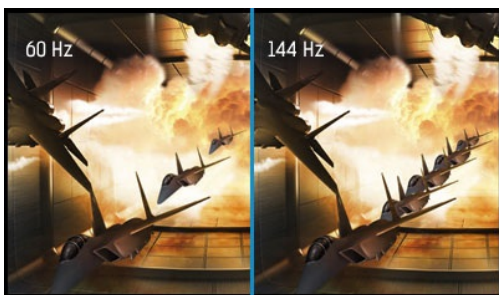

### Red Eagle – join the PRO squad

Whether you already are or are aiming to be a hardcore gamer, the 27" G-MASTER GB2760QSU known as Red Eagle is the competitive edge you need to be able to unleash your full gaming potential. Armed with FreeSync technology, 144Hz refresh rate and a blistering 1ms response time you can make split second decisions and forget about ghosting effects or smearing issues. The WQHD (2560x1440) display offers 77% more on-screen space than a standard 1920x1080 full HD monitor. The ability to adjust brightness and the dark shades with the Black Tuner delivers greater viewing performance in shadowed areas. Nothing will skip your attention. Triple input setup (DVI, HDMI, DisplayPort), speakers, headphone connector and a 3.0 USB hub are all included. So no matter which you prefer: RTS, FPS, MOBA and MMO – with the Red Eagle on your desk you are top of the gamer community food chain.

144Hz

La rápida velocidad de refresco de imagen y la frecuencia de imagen garantizan gráficos fluidos, sin efectos borrosos ni vibraciones, con menor latencia y demoras para mejorar los tiempos de respuesta en juegos de alto ritmo. Especialmente apto para juegos que requieren un rango alto de FPS, carreras, MOBA y deportes, donde la velocidad de refresco de 144Hz ofrece las imágenes brillantes y vibrantes necesarias para mejorar su experiencia.