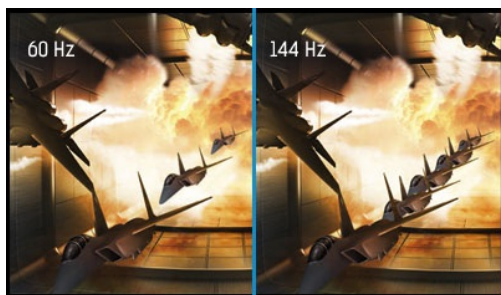

Red Eagle – join the PRO squad

Whether you already are or are aiming to be a hardcore gamer, the 27" G-MASTER GB2760QSU known as Red Eagle is the competitive edge you need to be able to unleash your full gaming potential. Armed with FreeSync technology, 144Hz refresh rate and a blistering 1ms response time you can make split second decisions and forget about ghosting effects or smearing issues. The WQHD (2560x1440) display offers 77% more on-screen space than a standard 1920x1080 full HD monitor. The ability to adjust brightness and the dark shades with the Black Tuner delivers greater viewing performance in shadowed areas. Nothing will skip your attention. Triple input setup (DVI, HDMI, DisplayPort), speakers, headphone connector and a 3.0 USB hub are all included. So no matter which you prefer: RTS, FPS, MOBA and MMO – with the Red Eagle on your desk you are top of the gamer community food chain.

FreeSync™ Technology

AMD FreeSync™ technology puts an end to choppy gameplay and broken frames with fluid, artifact-free performance at virtually any framerate.

01 DISPLAY CHARACTERISTICS

Diagonal	27", 68.5cm
Panel	TN LED, matte finish
Native resolution	2560 x 1440 @144Hz (3.7 megapixel WQHD, HDMI&DisplayPort)
Aspect ratio	16:9
Brightness	350 cd/m ² typical
Static contrast	1000:1 typical
Advanced contrast	12M:1
Response time	1ms
Viewing zone	horizontal/vertical: 170°/160°, right/left: 85°/85°, up/down: 80°/80°
Colour support	16.7mIn 8bit (6bit + Hi-FRC) (sRGB: 99%; NTSC: 72%)
Horizontal Sync	30 - 89KHz
Vertical Sync	50 - 144Hz
Viewable area W x H	596.7 x 335.7mm, 23.5 x 13.2"
Pixel pitch	0.233mm
Colour	matte, black