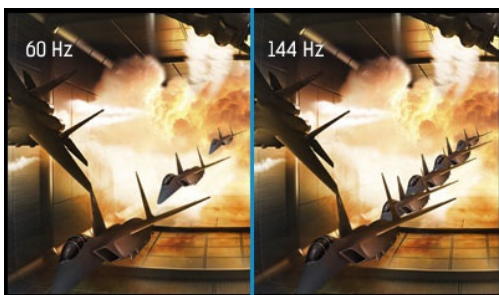

**Red Eagle – join the PRO squad**

Whether you already are or are aiming to be a hardcore gamer, the 27" G-MASTER GB2760QSU known as Red Eagle is the competitive edge you need to be able to unleash your full gaming potential. Armed with FreeSync technology, 144Hz refresh rate and a blistering 1ms response time you can make split second decisions and forget about ghosting effects or smearing issues. The WQHD (2560x1440) display offers 77% more on-screen space than a standard 1920x1080 full HD monitor. The ability to adjust brightness and the dark shades with the Black Tuner delivers greater viewing performance in shadowed areas. Nothing will skip your attention. Triple input setup (DVI, HDMI, DisplayPort), speakers, headphone connector and a 3.0 USB hub are all included. So no matter which you prefer: RTS, FPS, MOBA and MMO – with the Red Eagle on your desk you are top of the gamer community food chain.

## 01 DISPLAY CHARACTERISTICS

Diagonal	27", 68.5cm
Panel	TN LED, matte finish
Native resolution	2560 x 1440 @144Hz (3.7 megapixel WQHD, HDMI&DisplayPort)
Aspect ratio	16:9
Brightness	350 cd/m <sup>2</sup> typical
Static contrast	1000:1 typical
Advanced contrast	12M:1
Response time	1ms
Viewing zone	horizontal/vertical: horizontal°/vertical horizontal°, right/left: 0°/0°, up/down: 0°/0°
Colour support	16.7mIn 8bit (6bit + Hi-FRC)
Horizontal Sync	30 - 89KHz
Vertical Sync	50 - 144Hz
Viewable area W x H	596.7 x 335.7mm, 23.5 x 13.2"
Pixel pitch	0.233mm
Colour	matte, black