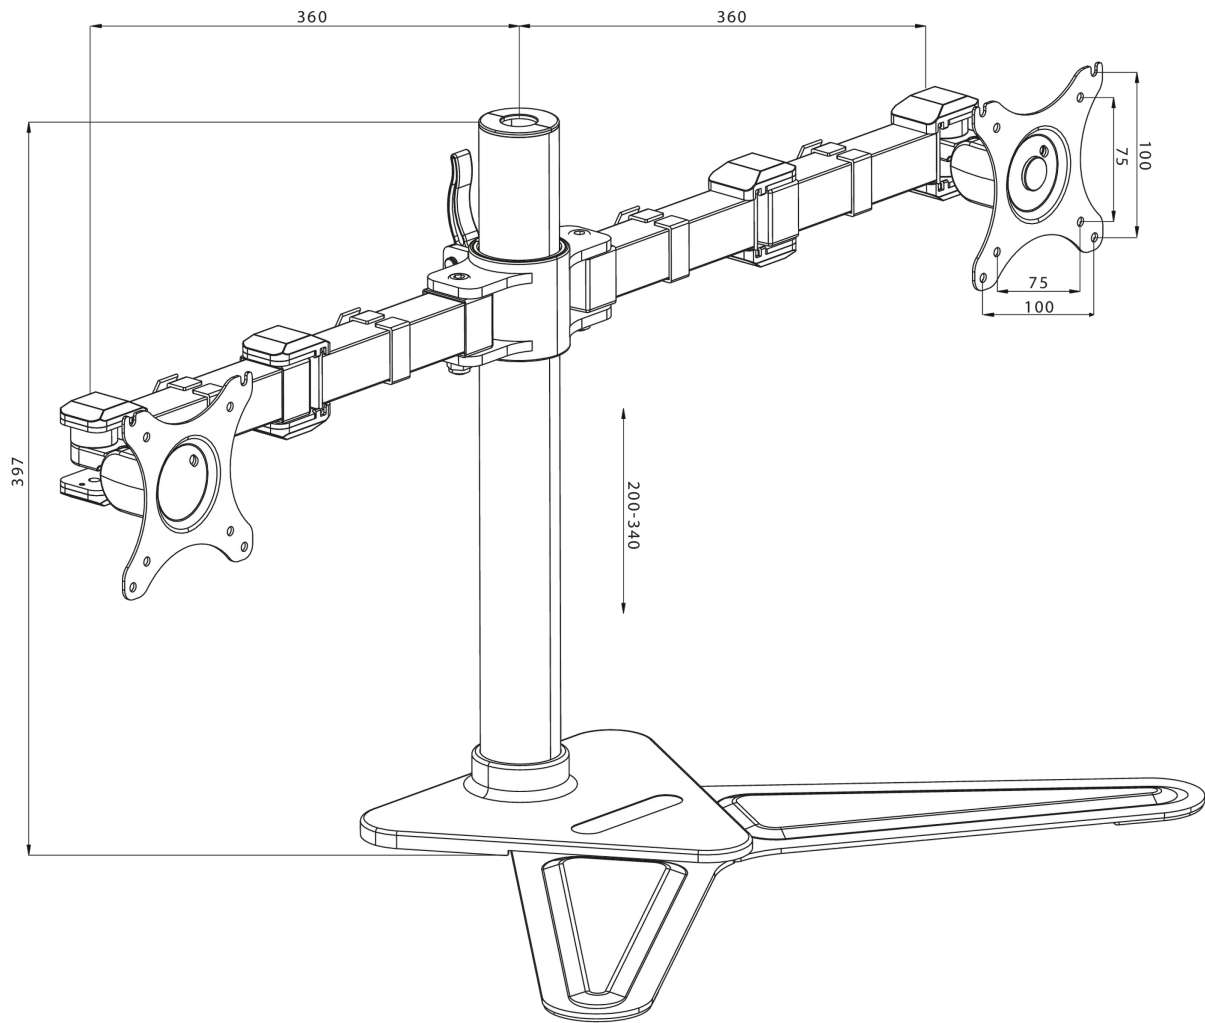

Comfortable dual desktop stand

The iiyama DS1002D-B1 is a desk stand for two flat screens up to 30". The device allows you to save space on your desk reducing the number of stands to one only and the cable management system makes it easier to keep your workplace tidy. The easy to set-up stand offers broad adjustment capabilities, including tilt, swivel, height and rotation, so you can easily adjust the position of both screens to your preferences assuring comfortable and healthy body posture.

01 TECHNICAL SPECIFICATION

Type	desk stand for desktop monitor
Number of screens	2
Desk monut	stand
Screen size	10" - 30"
Height adjustment	200 - 340mm
Screen rotation	PIVOT 90°
Tilt	-85° - 15°
Swivel	180°
Max weight capacity	10kg / monitor
VESA minimum	75 x 75mm
VESA maximum	100 x 100mm

02 DIMENSIONS / WEIGHT

EAN code

4948570032068

All trademarks and registered trademarks acknowledged. E & O E. Specification subject to change without notice. All LCD's comply with ISO-9241-307:2008 in connection with pixel defects.