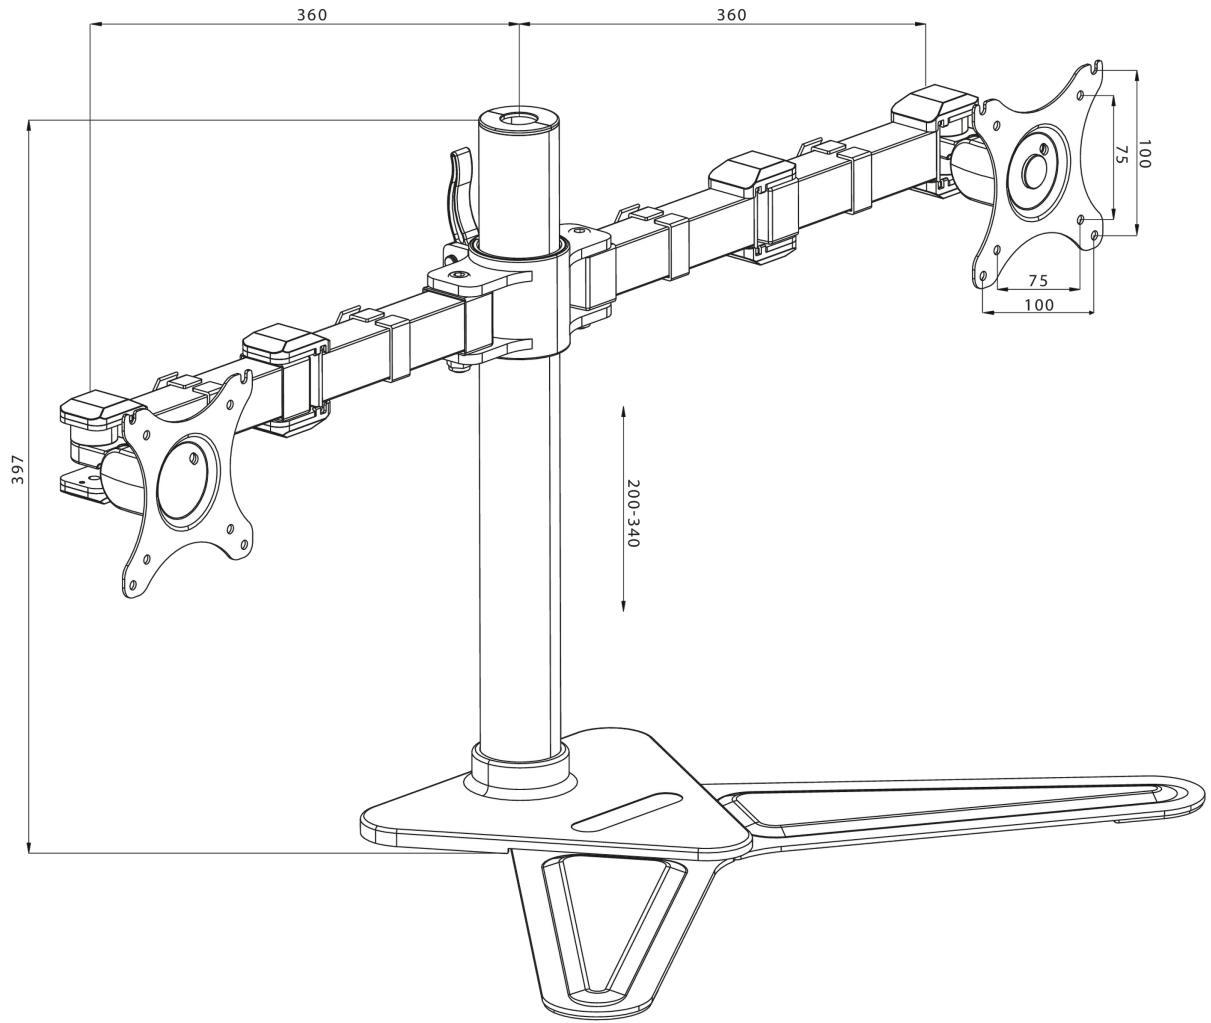

Comfortable dual desktop stand

The iiyama DS1002D-B1 is a desk stand for two flat screens up to 30". The device allows you to save space on your desk reducing the number of stands to one only and the cable management system makes it easier to keep your workplace tidy. The easy to set-up stand offers broad adjustment capabilities, including tilt, swivel, height and rotation, so you can easily adjust the position of both screens to your preferences assuring comfortable and healthy body posture.

01 TECHNICAL SPECIFICATION

Type	desk stand for desktop monitor
Number of screens	2
Desk monut	stand
Screen size	10" - 30"
Height adjustment	200 - 340mm
Screen rotation	PIVOT 90°
Tilt	-85° - 15°
Swivel	180°
Max weight capacity	10kg / monitor
VESA minimum	75 x 75mm
VESA maximum	100 x 100mm

02 DIMENSIONS / WEIGHT

EAN code

4948570032068

All trademarks and registered trademarks acknowledged. E & O E. Specification subject to change without notice. All LCD's comply with ISO-9241-307:2008 in connection with pixel defects.