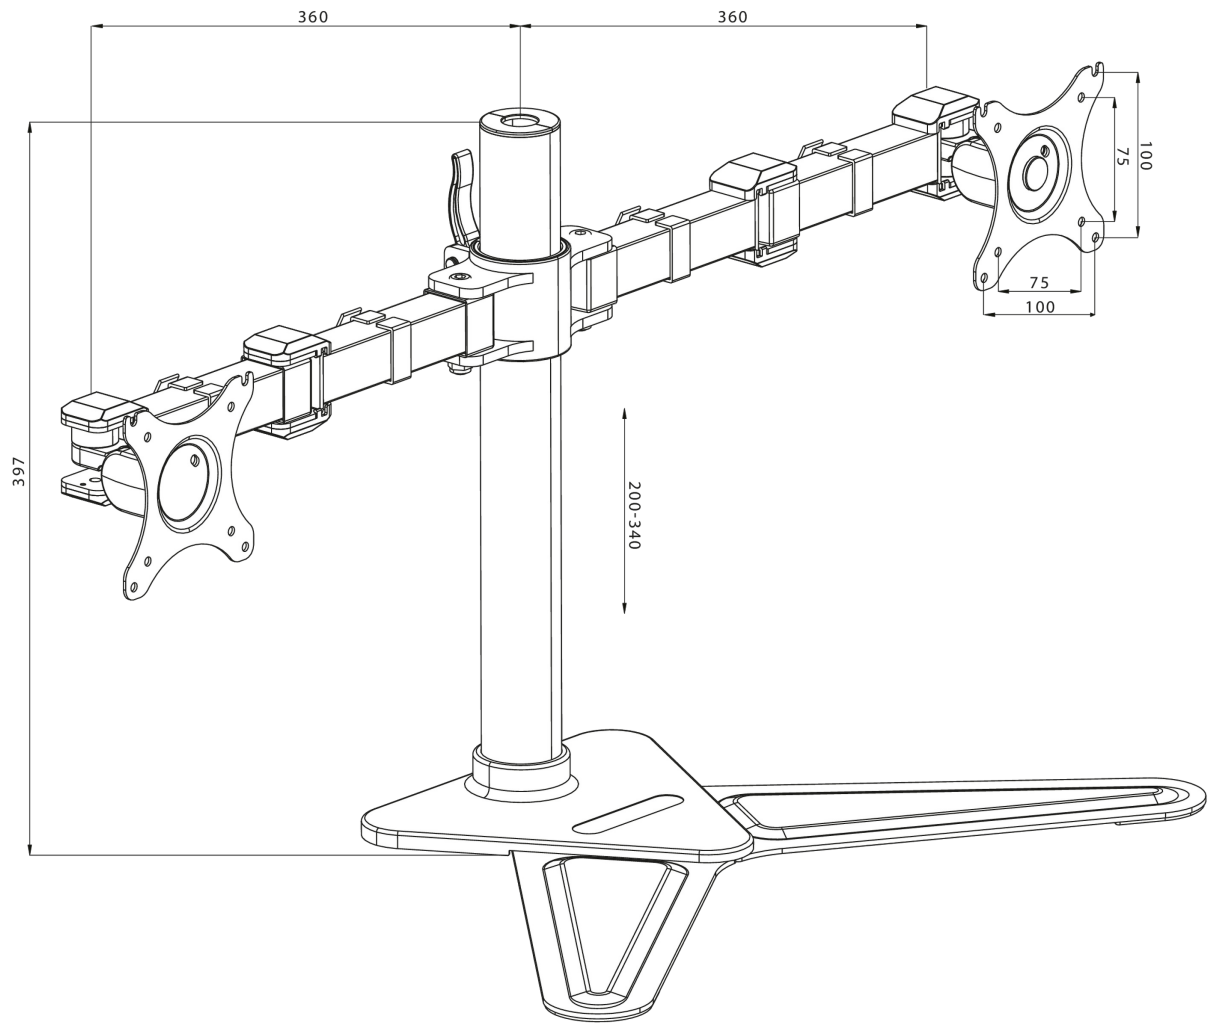

Comfortable dual monitor arm stand

The iiyama DS1002D-B1 is a desk stand for two flat screens up to 30". The monitor arm allows you to save space on your desk reducing the number of stands to one only and the cable management system makes it easier to keep your workplace tidy. The easy to set-up stand offers broad adjustment capabilities, including tilt, swivel, height and rotation, so you can easily adjust the position of both screens to your preferences assuring comfortable and healthy body posture.

01 TECHNICAL SPECIFICATION

Type	desk stand for desktop monitor
Number of screens	2
Desk monut	stand
Screen size	10" - 30"
Height adjustment	200 - 340mm
Screen rotation	PIVOT 90°
Tilt	-85° - 15°
Swivel	180°
Max weight capacity	10kg / monitor
VESA minimum	75 x 75mm
VESA maximum	100 x 100mm

02 DIMENSIONS / WEIGHT

EAN code

4948570032068

All trademarks and registered trademarks acknowledged. E & O E. Specification subject to change without notice. All LCD's comply with ISO-9241-307:2008 in connection with pixel defects.