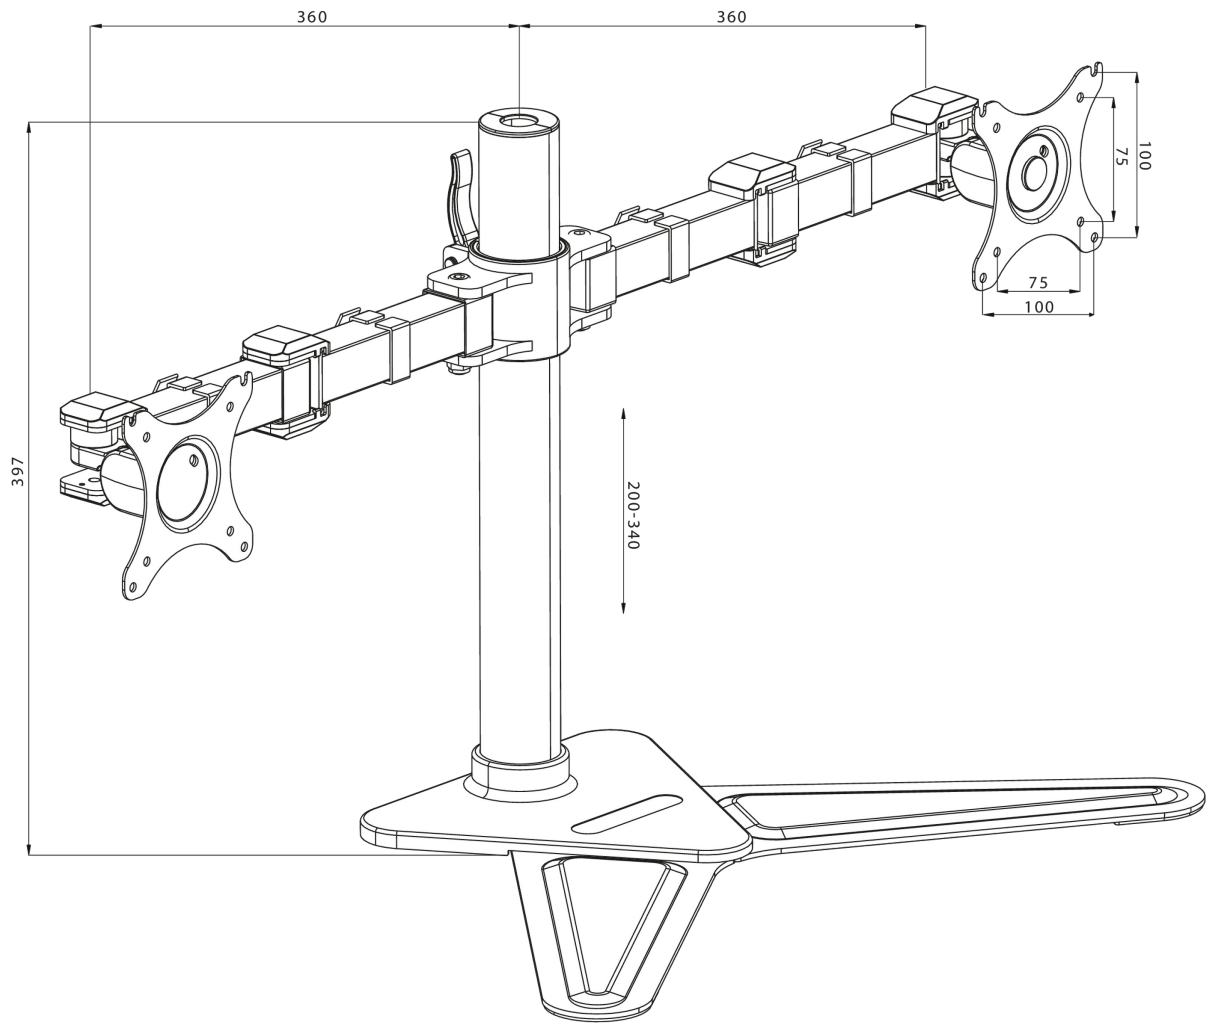

### Comfortable dual desktop stand

The iiyama DS1002D-B1 is a desk stand for two flat screens up to 30". The device allows you to save space on your desk reducing the number of stands to one only and the cable management system makes it easier to keep your workplace tidy. The easy to set-up stand offers broad adjustment capabilities, including tilt, swivel, height and rotation, so you can easily adjust the position of both screens to your preferences assuring comfortable and healthy body posture.

#### 01 ESPECIFICACIÓN TÉCNICA

Tipo	desk stand for desktop monitor
Número de pantallas	2
Soporte de escritorio	stand
Tamaño de pantalla	10" - 30"
Ajuste de altura	200 - 340mm
Rotación de pantalla	PIVOT 90°
inclinación	-85° - 15°
giro	180°
Peso máximo	10kg / monitor
VESA minimum	75 x 75mm
VESA maximum	100 x 100mm

## 02 DIMENSIONES / PESO

Código EAN

4948570032068

All trademarks and registered trademarks acknowledged. E & O E. Specification subject to change without notice. All LCD's comply with ISO-9241-307:2008 in connection with pixel defects.