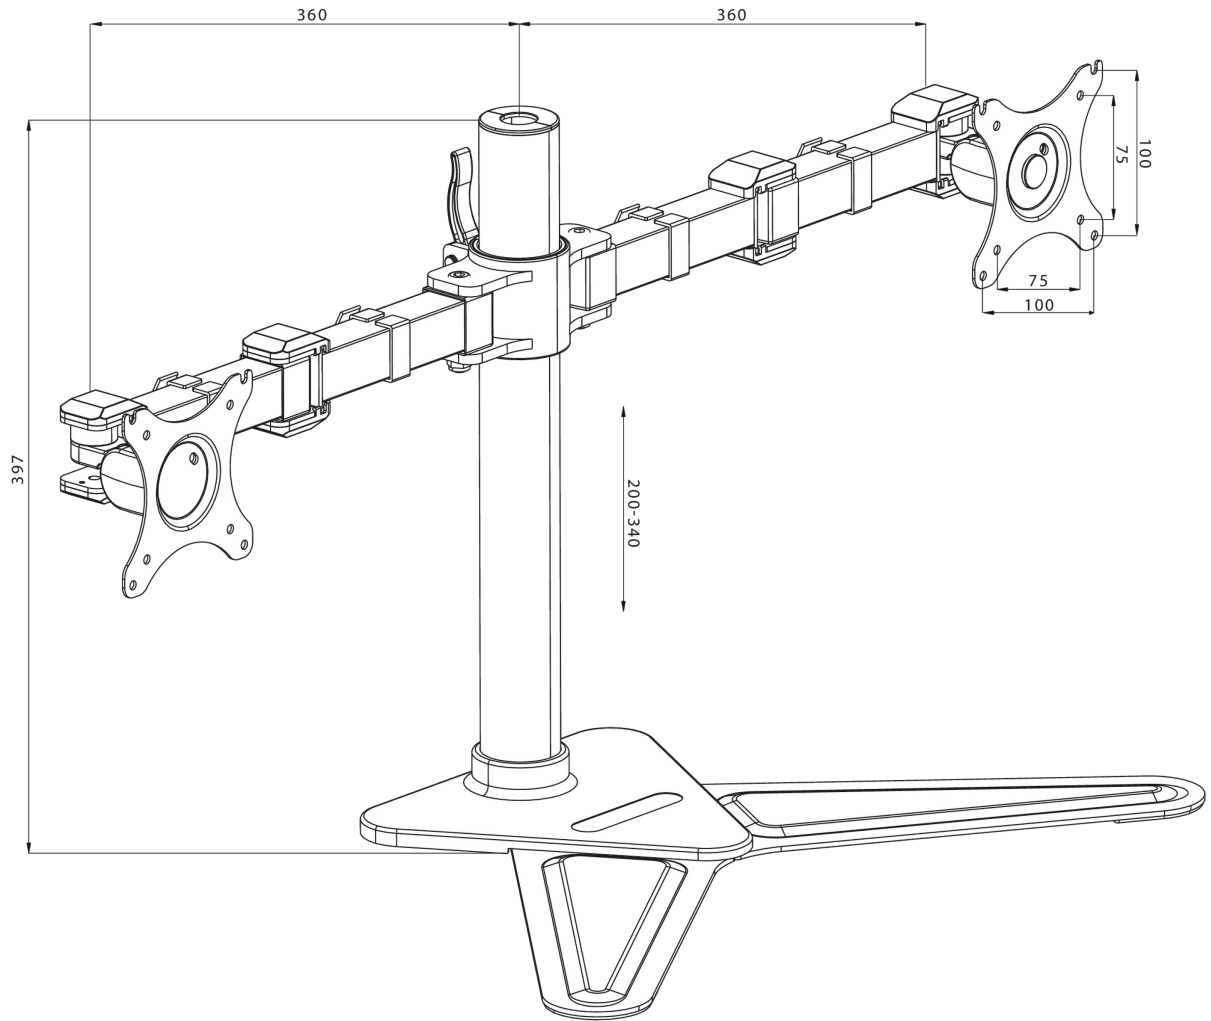

### Comfortable dual desktop stand

The iiyama DS1002D-B1 is a desk stand for two flat screens up to 30". The device allows you to save space on your desk reducing the number of stands to one only and the cable management system makes it easier to keep your workplace tidy. The easy to set-up stand offers broad adjustment capabilities, including tilt, swivel, height and rotation, so you can easily adjust the position of both screens to your preferences assuring comfortable and healthy body posture.

#### 01 ESPECIFICACIÓN TÉCNICA

Tipo	desk stand for desktop monitor
Número de pantallas	2
Soporte de escritorio	stand
Tamaño de pantalla	10" - 30"
Ajuste de altura	200 - 340mm
Rotación de pantalla	PIVOT 90°
inclinación	-85° - 15°
giro	180°
Peso máximo	10kg / monitor
VESA minimum	75 x 75mm
VESA maximum	100 x 100mm

## 02 DIMENSIONES / PESO

Código EAN

4948570032068

All trademarks and registered trademarks acknowledged. E & O E. Specification subject to change without notice. All LCD's comply with ISO-9241-307:2008 in connection with pixel defects.