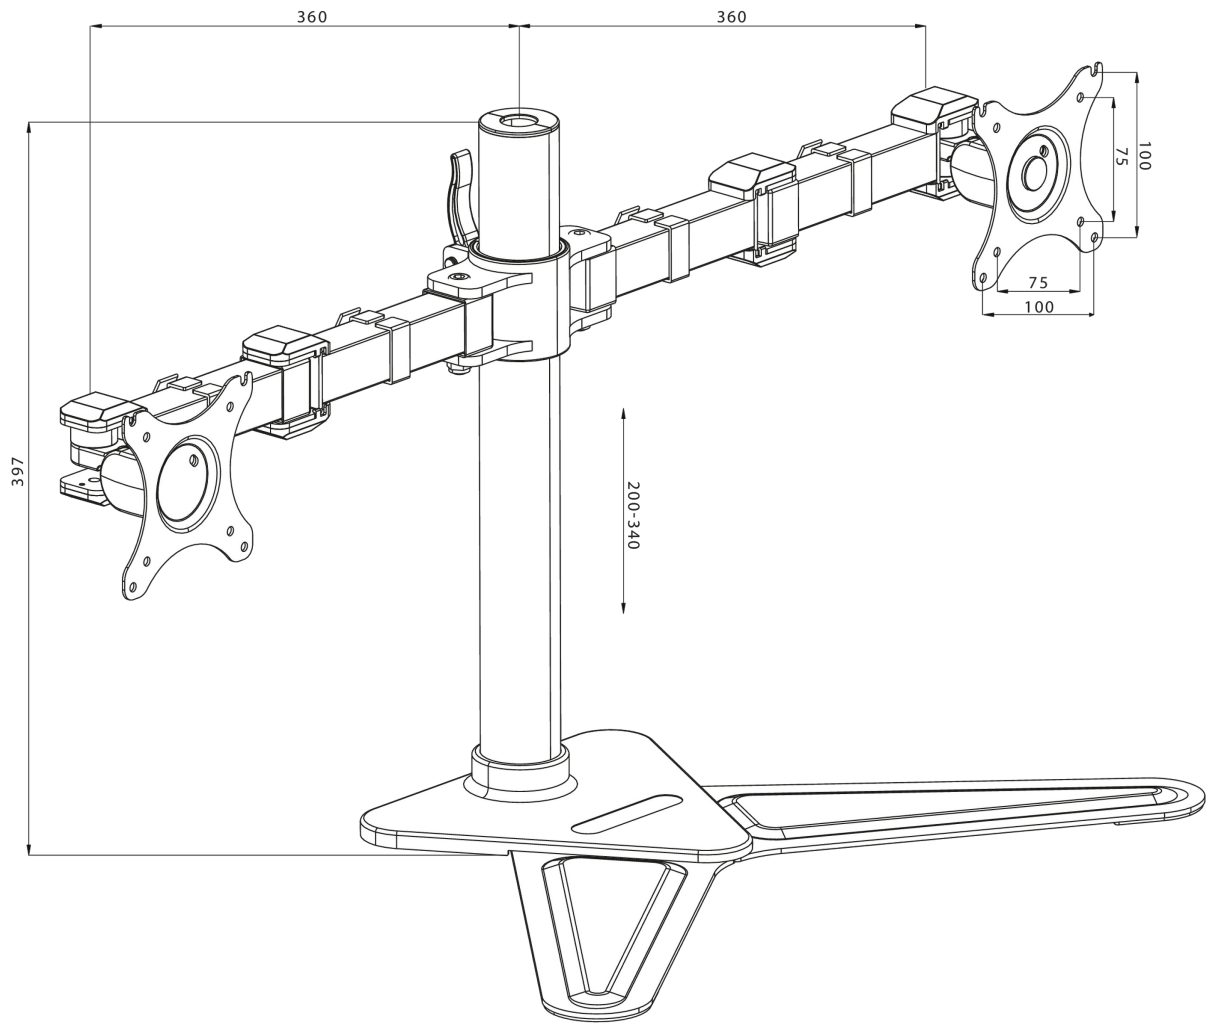

### Comfortable dual desktop stand

The iiyama DS1002D-B1 is a desk mount stand for two flat screens up to 30". The monitor arm allows you to save space on your desk reducing the number of stands to one only and the cable management system makes it easier to keep your workplace tidy. The easy to set-up stand offers broad adjustment capabilities, including tilt, swivel, height and rotation, so you can easily adjust the position of both screens to your preferences assuring comfortable and healthy body posture.

#### 01 TECHNICAL SPECIFICATION

Type	desk stand for desktop monitor
Number of screens	2
Desk monut	stand
Screen size	10" - 30"
Height adjustment	200 - 340mm
Screen rotation	PIVOT 90°
Tilt	-85° - 15°
Swivel	180°
Max weight capacity	10kg / monitor
VESA minimum	75 x 75mm
VESA maximum	100 x 100mm

## 02 DIMENSIONS / WEIGHT

EAN code

4948570032068

All trademarks and registered trademarks acknowledged. E & O E. Specification subject to change without notice. All LCD's comply with ISO-9241-307:2008 in connection with pixel defects.