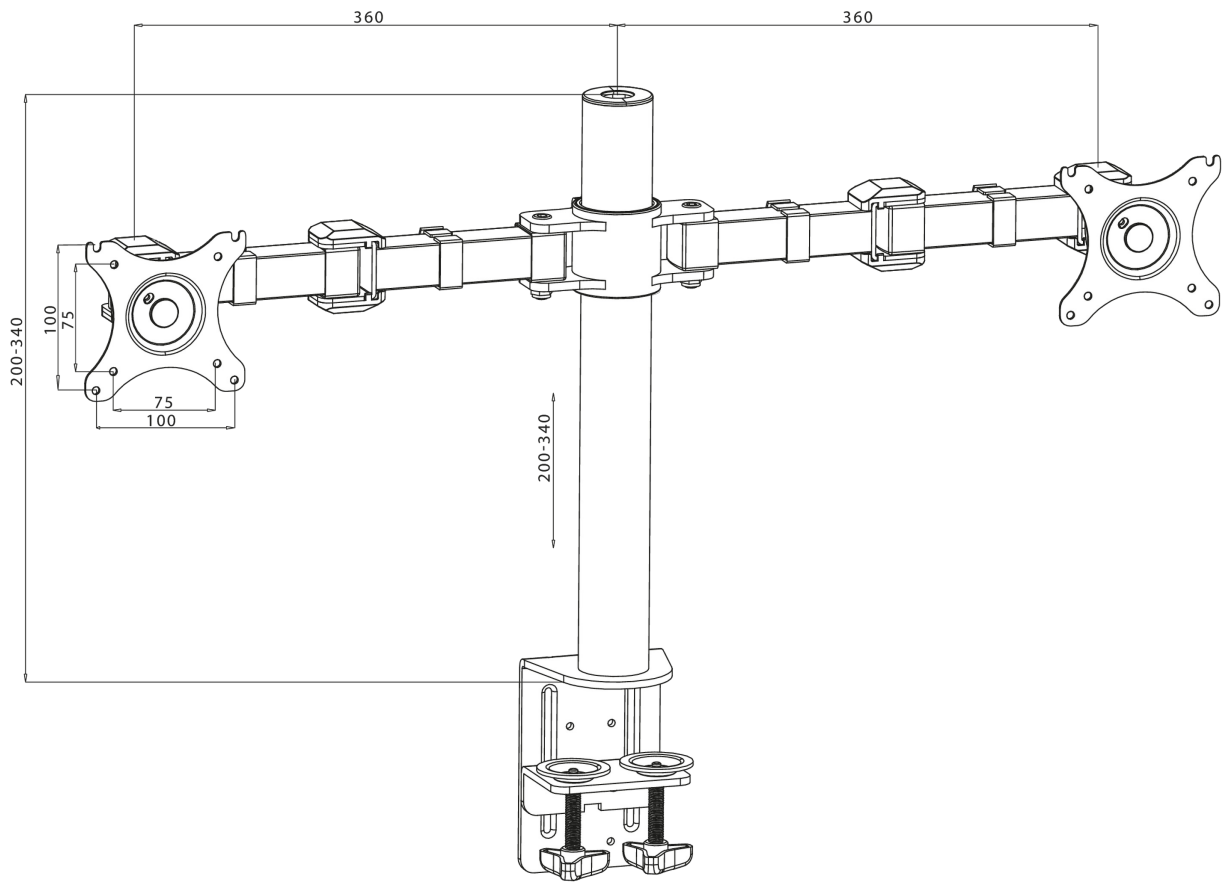

Simple and functional dual desktop arm

The iiyama DS1002C-B1 is a desk mount (clamp) for two flat screens up to 30". Thanks to the arm you can save space on your desk and the cable management system helps to keep your workplace tidy. Broad adjustment capabilities, including tilt, swivel, height and rotation, the arm offers, allow you to easily adjust the position of the screens to your preferences assuring comfortable and healthy body posture.

01 ESPECIFICACIÓN TÉCNICA

Tipo	desk mount for desktop monitor
Número de pantallas	2
Soporte de escritorio	desk clamp
Tamaño de pantalla	10" - 30"
Ajuste de altura	200 - 400mm
Rotación de pantalla	PIVOT 90°
inclinación	-85° - 15°
giro	180°
Peso máximo	10kg / monitor
VESA minimum	75 x 75mm
VESA maximum	100 x 100mm

02 DIMENSIONES / PESO

Código EAN

4948570032082

All trademarks and registered trademarks acknowledged. E & O E. Specification subject to change without notice. All LCD's comply with ISO-9241-307:2008 in connection with pixel defects.