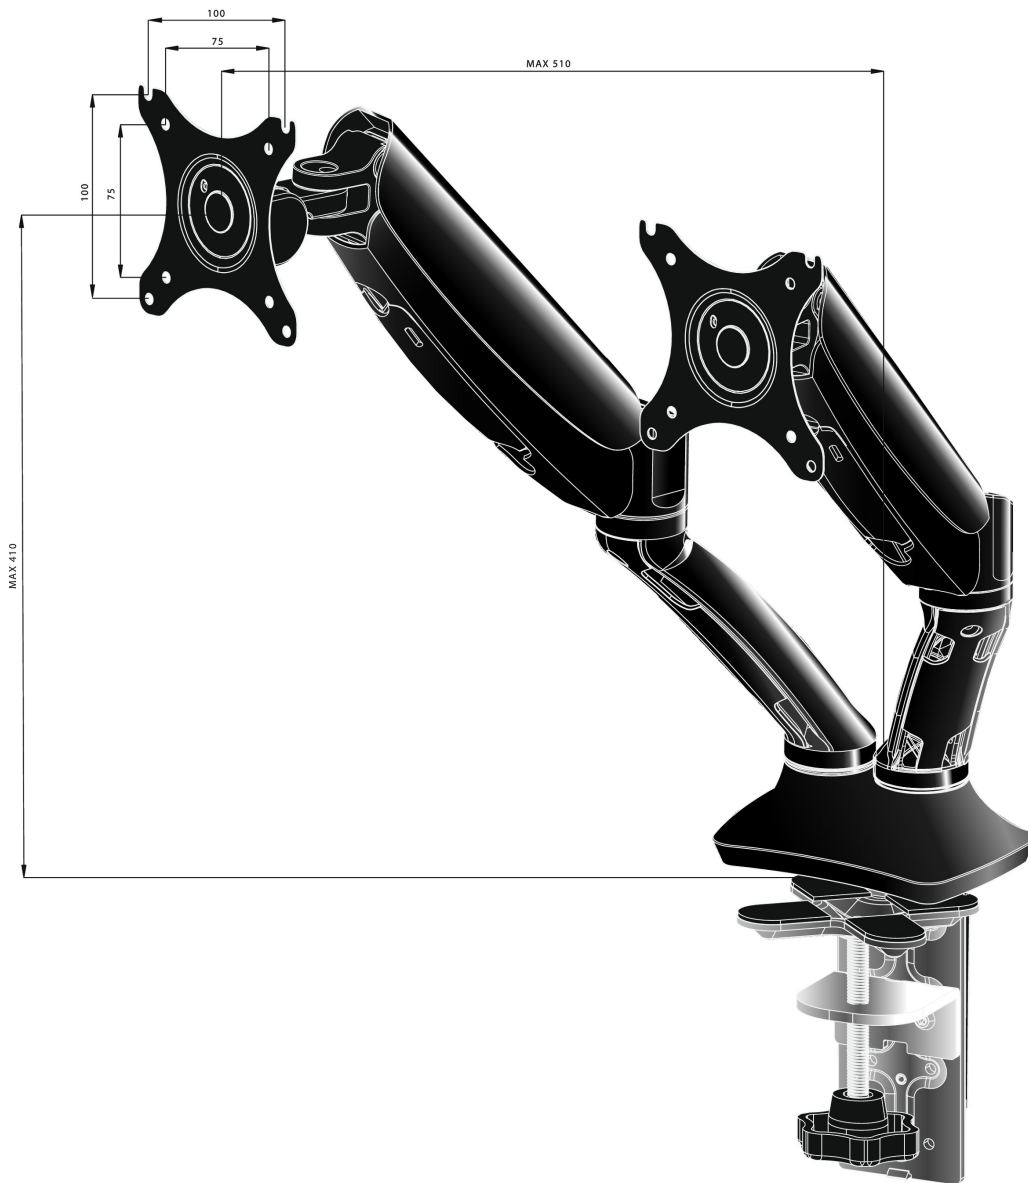

Sleek and stylish dual gas spring arm

The iiyama DS3002C-B1 is a desk mount (grommet or clamp) for two flat screens up to 27". Using the arm you save space on your desk and thanks to the cable management system it is easier to keep your workplace tidy. But what is more important, offering broad adjustment capabilities including tilt, swivel, height and rotation, the dual gas spring arm makes sure you can easily adjust the position of the screens to your preferences assuring ergonomic body posture.

01 TECHNICAL SPECIFICATION

Type	gas spring desk mount for desktop monitor
Number of screens	2
Desk monut	desk clamp or desk grommet
Screen size	10" - 27"
Height adjustment	0 - 410mm
Screen rotation	PIVOT 90°
Tilt	-85° - 15°
Swivel	360°
Max weight capacity	5kg / monitor
VESA minimum	75 x 75mm
VESA maximum	100 x 100mm

02 DIMENSIONS / WEIGHT

EAN code

4948570032129

All trademarks and registered trademarks acknowledged. E & O E. Specification subject to change without notice. All LCD's comply with ISO-9241-307:2008 in connection with pixel defects.