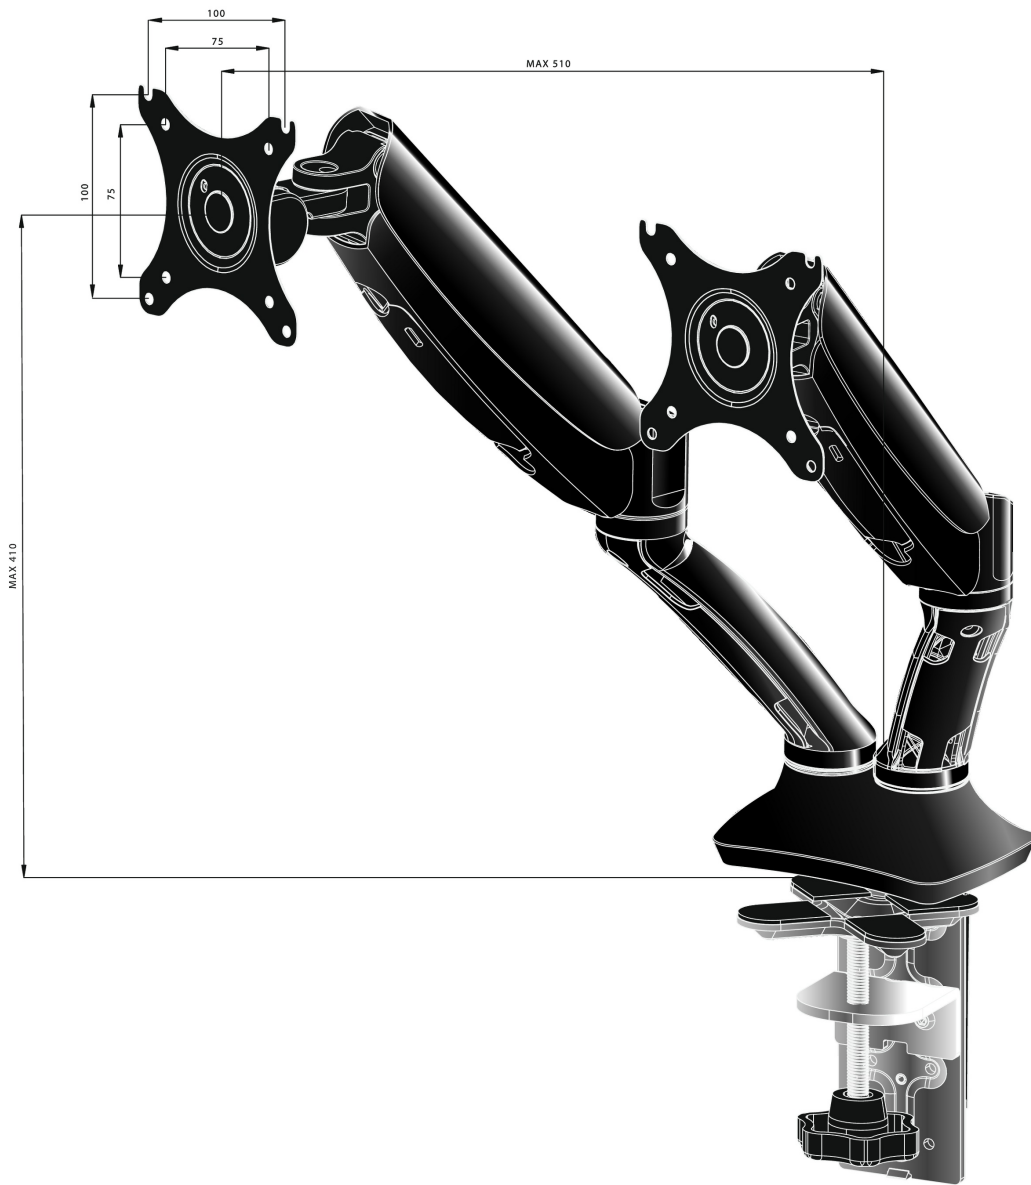

Sleek and stylish dual gas spring arm

The iiyama DS3002C-B1 is a desk mount (grommet or clamp) for two flat screens up to 27". Using the arm you save space on your desk and thanks to the cable management system it is easier to keep your workplace tidy. But what is more important, offering broad adjustment capabilities including tilt, swivel, height and rotation, the dual gas spring arm makes sure you can easily adjust the position of the screens to your preferences assuring ergonomic body posture.

01 TECHNICAL SPECIFICATION

Type	gas spring desk mount for desktop monitor
Number of screens	2
Desk monut	desk clamp or desk grommet
Screen size	10" - 27"
Height adjustment	0 - 410mm
Screen rotation	PIVOT 90°
Tilt	-85° - 15°
Swivel	360°
Max weight capacity	5kg / monitor
VESA minimum	75 x 75mm
VESA maximum	100 x 100mm

02 DIMENSIONS / WEIGHT

EAN code

4948570032129

All trademarks and registered trademarks acknowledged. E & O E. Specification subject to change without notice. All LCD's comply with ISO-9241-307:2008 in connection with pixel defects.