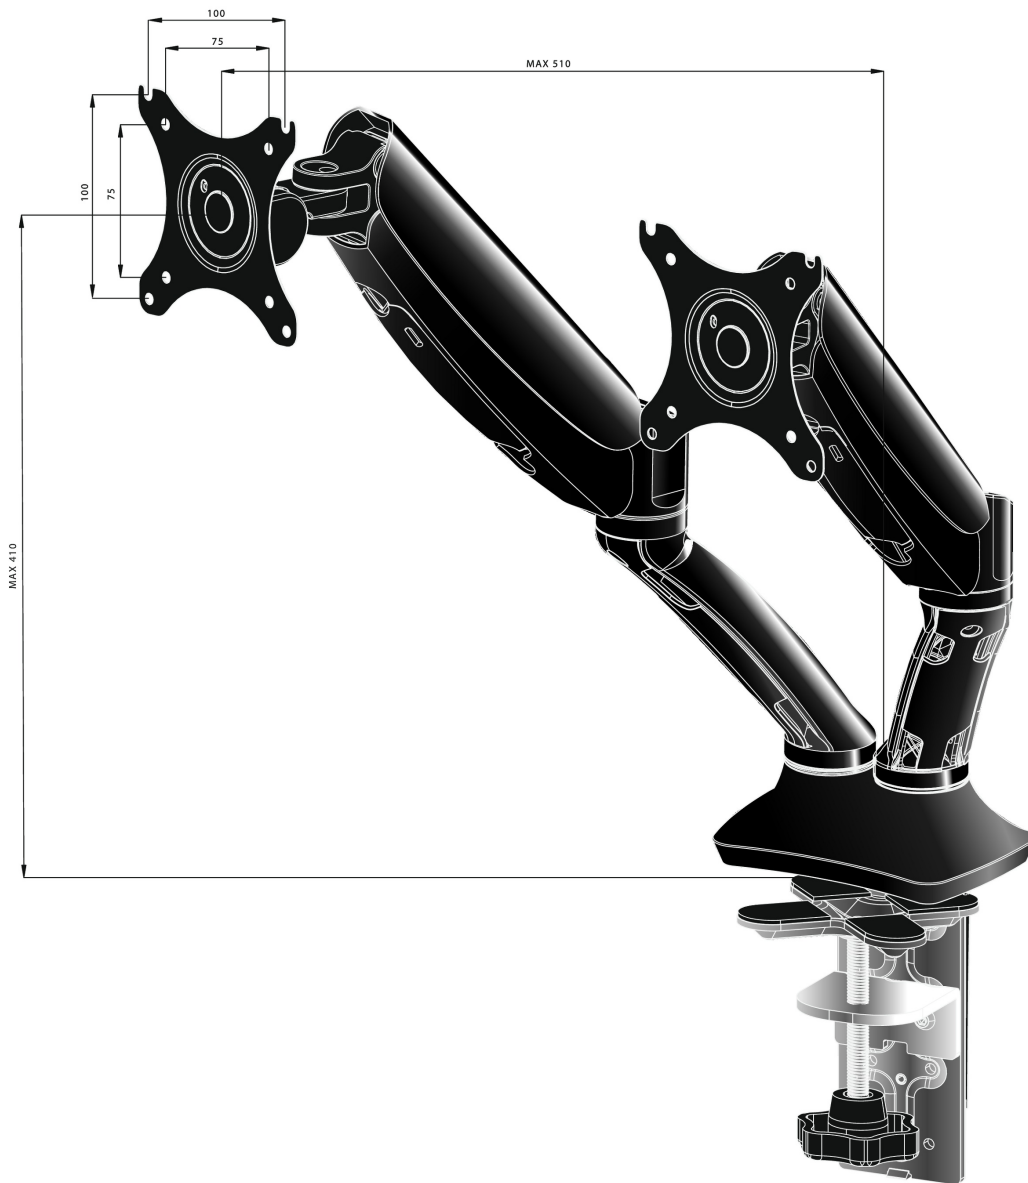

### Sleek and stylish dual gas spring monitor arm

The iiyama DS3002C-B1 is a desk mount (grommet or clamp) for two flat screens up to 27". Using the monitor arm you save space on your desk and thanks to the cable management system it is easier to keep your workplace tidy. But what is more important, offering broad adjustment capabilities including tilt, swivel, height and rotation, the dual gas spring monitor arm makes sure you can easily adjust the position of the screens to your preferences assuring an ergonomic workspace.

#### 01 TECHNICAL SPECIFICATION

Type	gas spring desk mount for desktop monitor
Number of screens	2
Desk monut	desk clamp or desk grommet
Screen size	10" - 27"
Height adjustment	0 - 410mm
Screen rotation	PIVOT 90°
Tilt	-85° - 15°
Swivel	360°
Max weight capacity	5kg / monitor
VESA minimum	75 x 75mm
VESA maximum	100 x 100mm

02 DIMENSIONS / WEIGHT

EAN code

4948570032129

*All trademarks and registered trademarks acknowledged. E & O E. Specification subject to change without notice. All LCD's comply with ISO-9241-307:2008 in connection with pixel defects.*