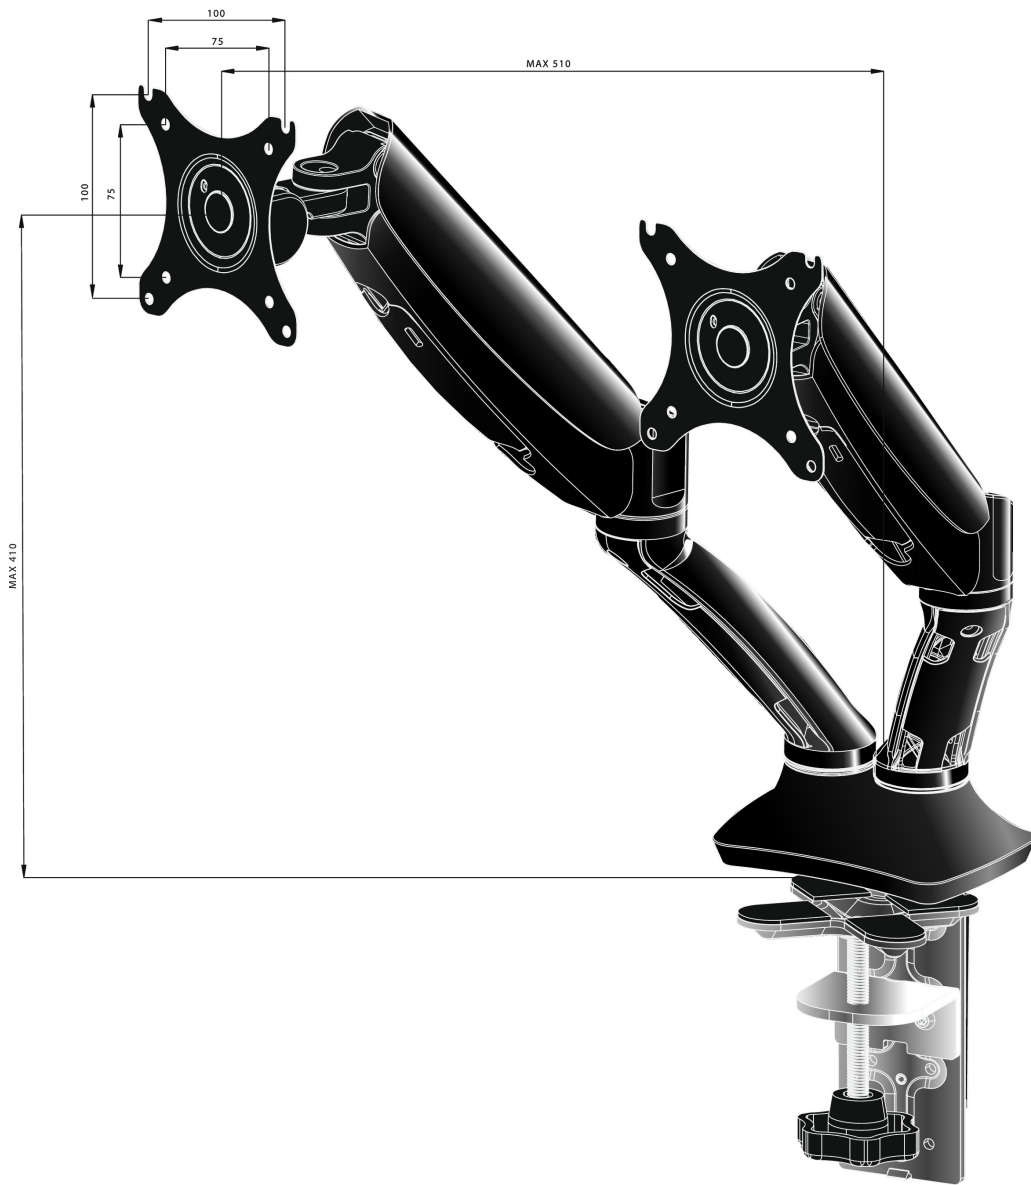

Sleek and stylish dual gas spring arm

The iiyama DS3002C-B1 is a desk mount (grommet or clamp) for two flat screens up to 27". Using the arm you save space on your desk and thanks to the cable management system it is easier to keep your workplace tidy. But what is more important, offering broad adjustment capabilities including tilt, swivel, height and rotation, the dual gas spring arm makes sure you can easily adjust the position of the screens to your preferences assuring ergonomic body posture.

01 ESPECIFICACIÓN TÉCNICA

| | |
|-----------------------|---|
| Tipo | gas spring desk mount for desktop monitor |
| Número de pantallas | 2 |
| Soporte de escritorio | desk clamp or desk grommet |
| Tamaño de pantalla | 10" - 27" |
| Ajuste de altura | 0 - 410mm |
| Rotación de pantalla | PIVOT 90° |
| inclinación | -85° - 15° |
| giro | 360° |
| Peso máximo | 5kg / monitor |
| VESA minimum | 75 x 75mm |
| VESA maximum | 100 x 100mm |

02 DIMENSIONES / PESO

Código EAN

4948570032129

All trademarks and registered trademarks acknowledged. E & O E. Specification subject to change without notice. All LCD's comply with ISO-9241-307:2008 in connection with pixel defects.