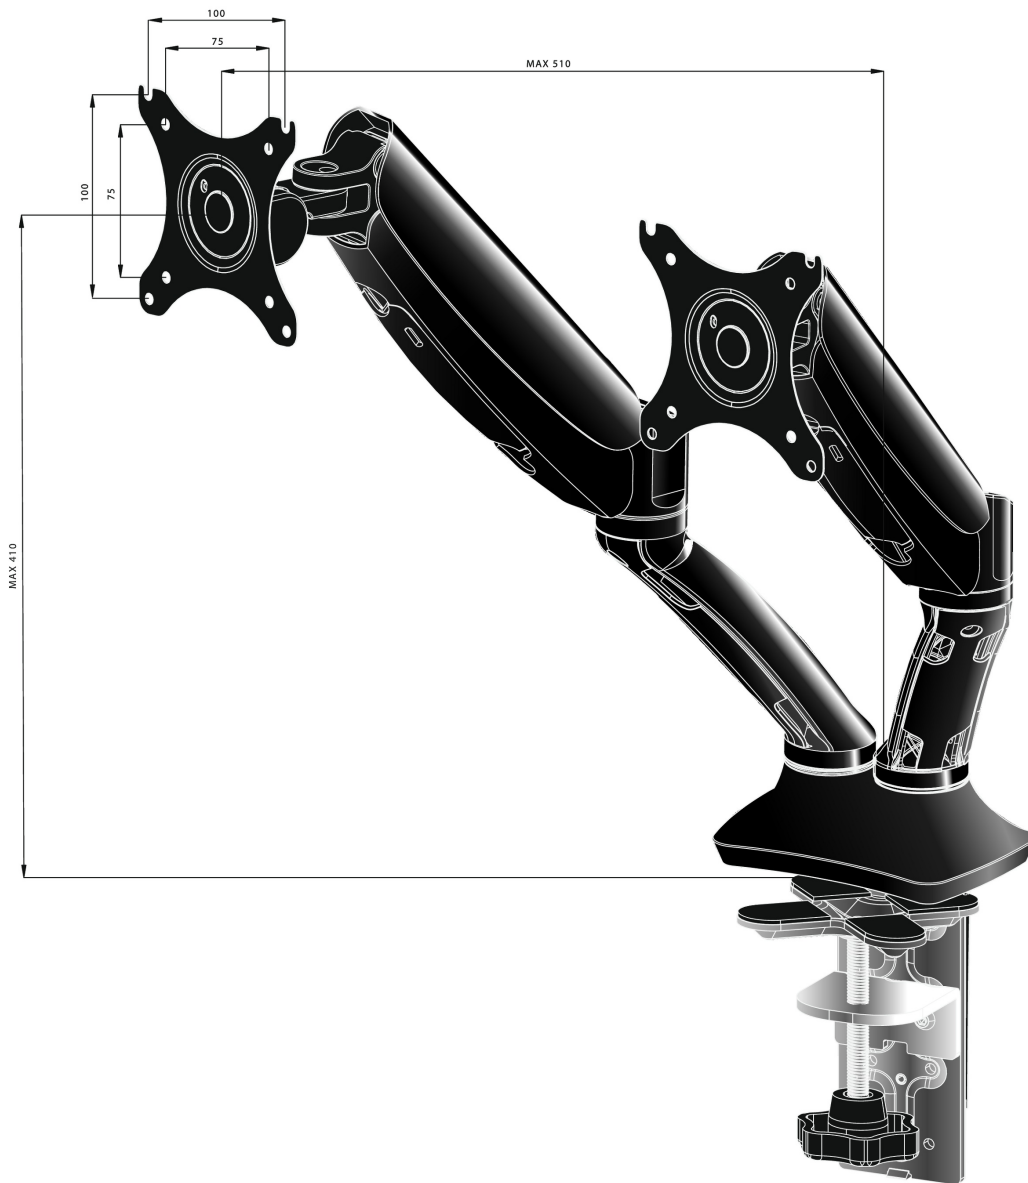

Sleek and stylish dual gas spring arm

The iiyama DS3002C-B1 is a desk mount (grommet or clamp) for two flat screens up to 27". Using the arm you save space on your desk and thanks to the cable management system it is easier to keep your workplace tidy. But what is more important, offering broad adjustment capabilities including tilt, swivel, height and rotation, the dual gas spring arm makes sure you can easily adjust the position of the screens to your preferences assuring ergonomic body posture.

01 ESPECIFICACIÓN TÉCNICA

Tipo	gas spring desk mount for desktop monitor
Número de pantallas	2
Soporte de escritorio	desk clamp or desk grommet
Tamaño de pantalla	10" - 27"
Ajuste de altura	0 - 410mm
Rotación de pantalla	PIVOT 90°
inclinación	-85° - 15°
giro	360°
Peso máximo	5kg / monitor
VESA minimum	75 x 75mm
VESA maximum	100 x 100mm

02 DIMENSIONES / PESO

Código EAN

4948570032129

All trademarks and registered trademarks acknowledged. E & O E. Specification subject to change without notice. All LCD's comply with ISO-9241-307:2008 in connection with pixel defects.