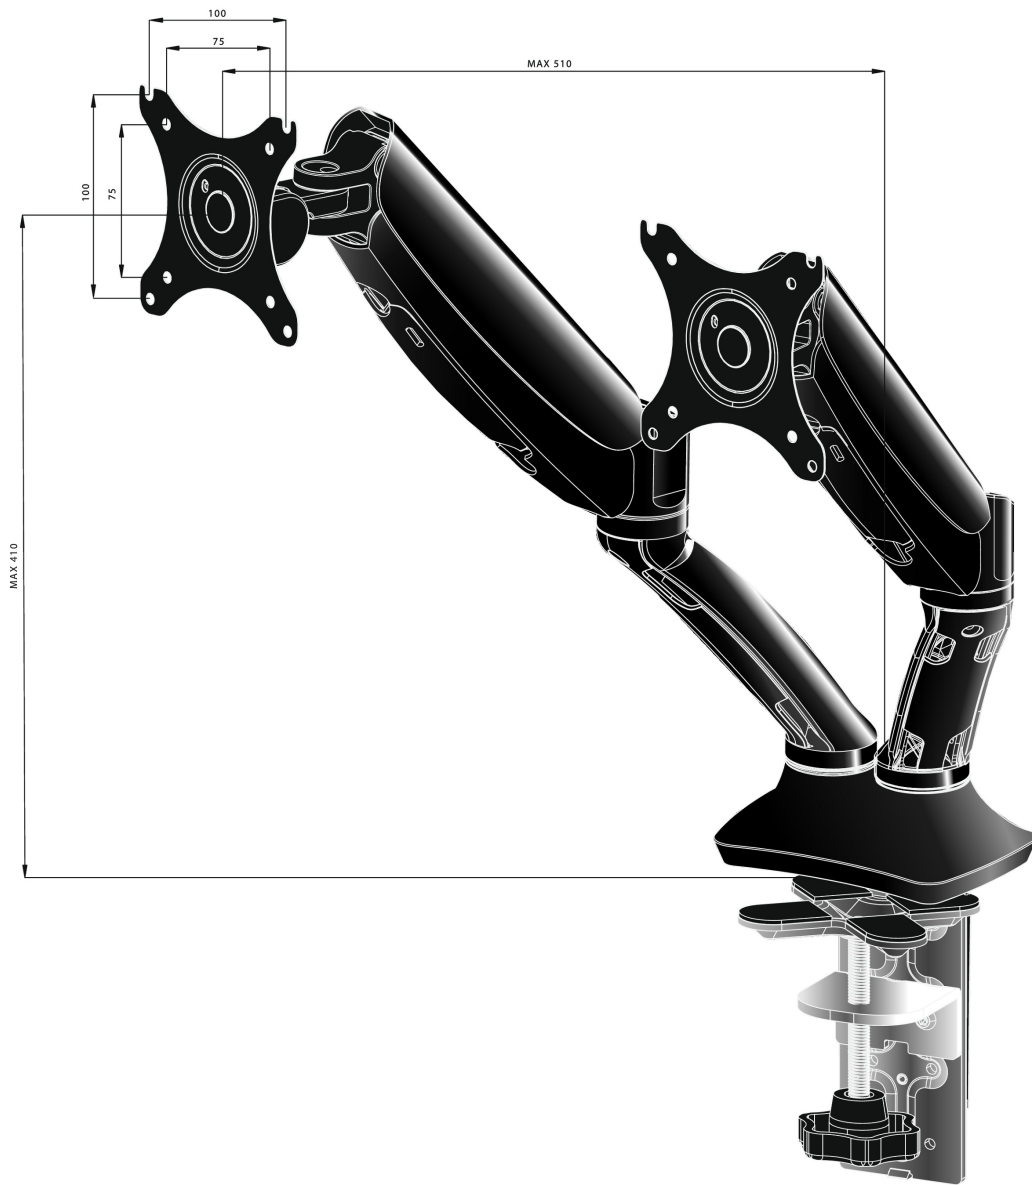

Sleek and stylish dual gas spring arm

The iiyama DS3002C-B1 is a desk mount (grommet or clamp) for two flat screens up to 27". Using the arm you save space on your desk and thanks to the cable management system it is easier to keep your workplace tidy. But what is more important, offering broad adjustment capabilities including tilt, swivel, height and rotation, the dual gas spring arm makes sure you can easily adjust the position of the screens to your preferences assuring ergonomic body posture.

01 TECHNICAL SPECIFICATION

Type	gas spring desk mount for desktop monitor
Number of screens	2
Desk monut	desk clamp or desk grommet
Screen size	10" - 27"
Height adjustment	0 - 410mm
Screen rotation	PIVOT 90°
Tilt	-85° - 15°
Swivel	360°
Max weight capacity	5kg / monitor
VESA minimum	75 x 75mm
VESA maximum	100 x 100mm

02 DIMENSIONS / WEIGHT

EAN code

4948570032129

All trademarks and registered trademarks acknowledged. E & O E. Specification subject to change without notice. All LCD's comply with ISO-9241-307:2008 in connection with pixel defects.