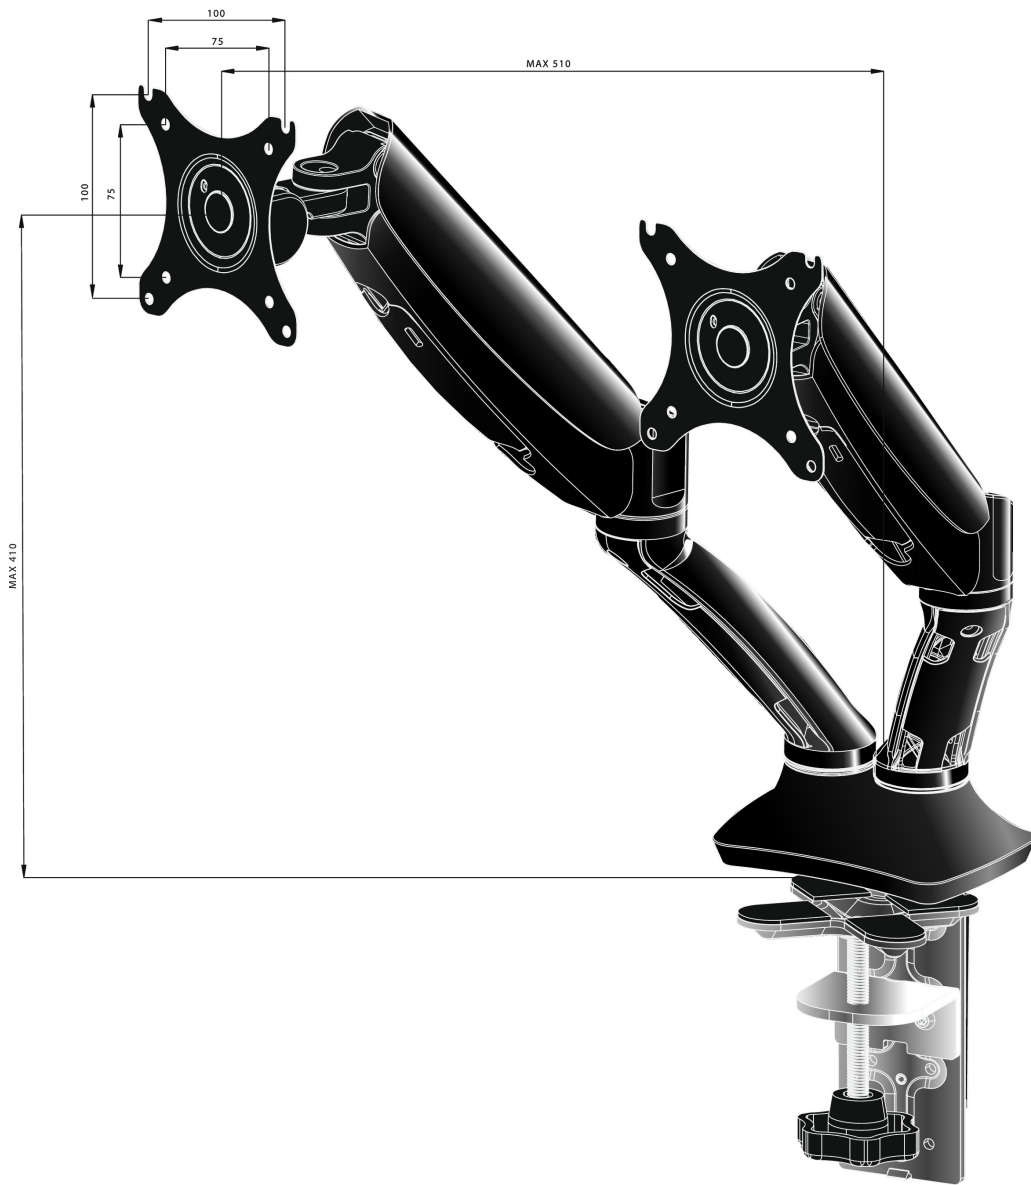

Sleek and stylish dual gas spring arm

The iiyama DS3002C-B1 is a desk mount (grommet or clamp) for two flat screens up to 27". Using the arm you save space on your desk and thanks to the cable management system it is easier to keep your workplace tidy. But what is more important, offering broad adjustment capabilities including tilt, swivel, height and rotation, the dual gas spring arm makes sure you can easily adjust the position of the screens to your preferences assuring ergonomic body posture.

01 TECHNICAL SPECIFICATION

Type	gas spring desk mount for desktop monitor
Number of screens	2
Desk monut	desk clamp or desk grommet
Screen size	10" - 27"
Height adjustment	0 - 410mm
Screen rotation	PIVOT 90°
Tilt	-85° - 15°
Swivel	360°
Max weight capacity	5kg / monitor
VESA minimum	75 x 75mm
VESA maximum	100 x 100mm

02 DIMENSIONS / WEIGHT

EAN code

4948570032129

All trademarks and registered trademarks acknowledged. E & O E. Specification subject to change without notice. All LCD's comply with ISO-9241-307:2008 in connection with pixel defects.