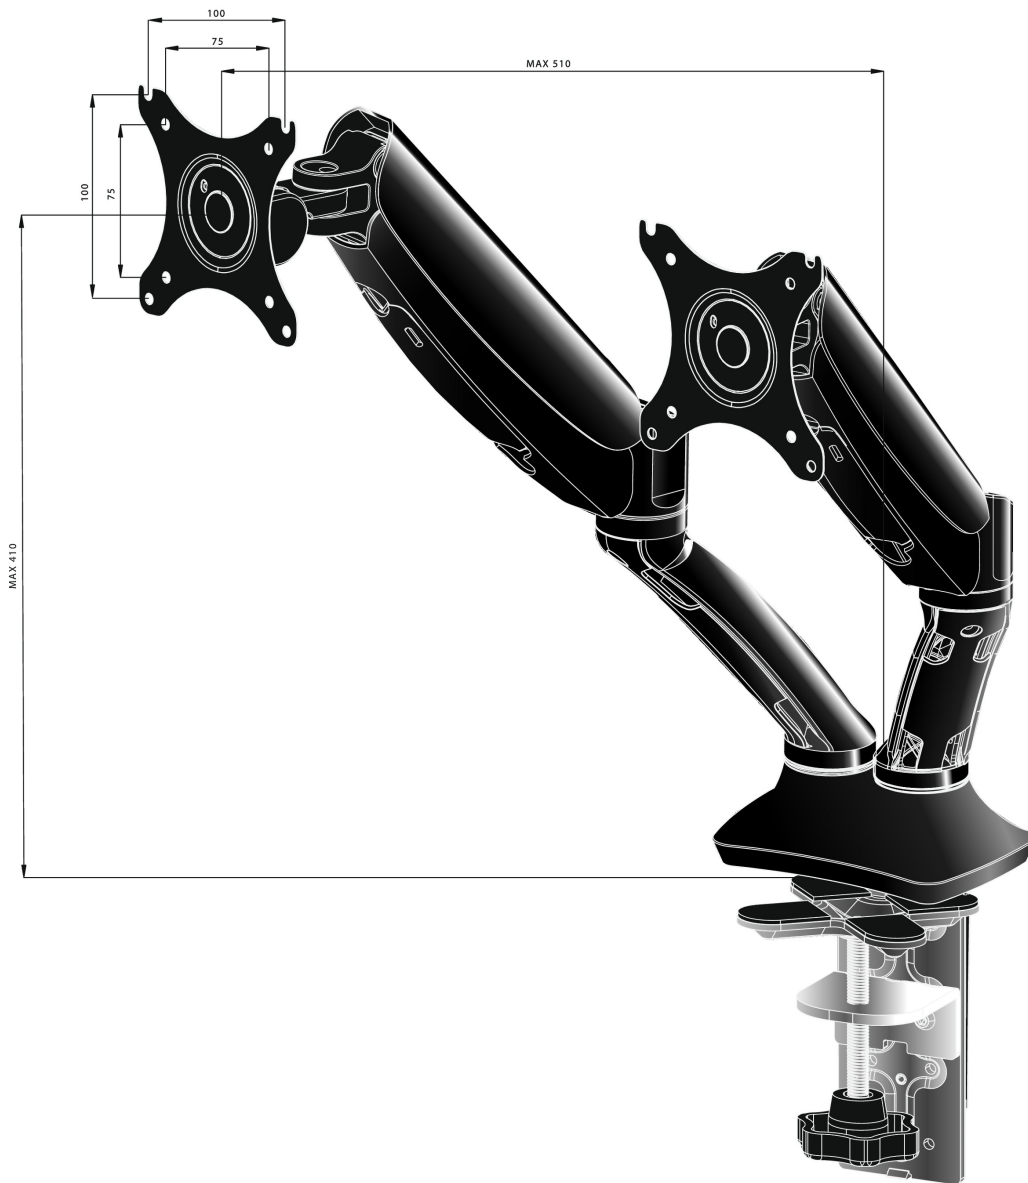

Sleek and stylish dual gas spring arm

The iiyama DS3002C-B1 is a desk mount (grommet or clamp) for two flat screens up to 27". Using the arm you save space on your desk and thanks to the cable management system it is easier to keep your workplace tidy. But what is more important, offering broad adjustment capabilities including tilt, swivel, height and rotation, the dual gas spring arm makes sure you can easily adjust the position of the screens to your preferences assuring ergonomic body posture.

01 TECHNICAL SPECIFICATION

Type	gas spring desk mount for desktop monitor
Number of screens	2
Desk monut	desk clamp or desk grommet
Screen size	10" - 27"
Height adjustment	0 - 410mm
Screen rotation	PIVOT 90°
Tilt	-85° - 15°
Swivel	360°
Max weight capacity	5kg / monitor
VESA minimum	75 x 75mm
VESA maximum	100 x 100mm

02 DIMENSIONS / WEIGHT

EAN code

4948570032129

All trademarks and registered trademarks acknowledged. E & O E. Specification subject to change without notice. All LCD's comply with ISO-9241-307:2008 in connection with pixel defects.