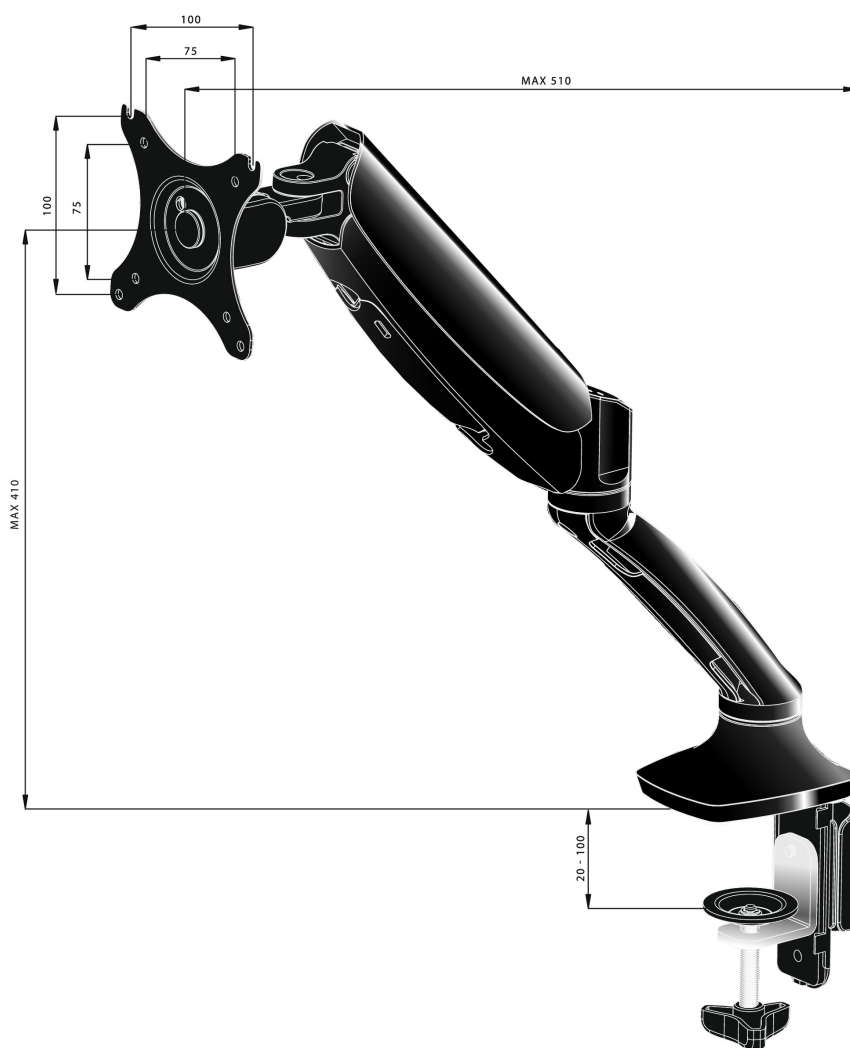

### Sleek and stylish single gas spring monitor arm

The iiyama DS3001C-B1 is a desk mount (grommet or clamp) for flat screens up to 27". Using the arm guarantees you gain additional space on your desk and the cable management system helps to keep the workplace tidy. But more importantly, offering broad adjustment capabilities including tilt, swivel, height and rotation, the arm makes sure you can easily adjust the screen position to your preferences assuring ergonomic body posture.

#### 01 TECHNICAL SPECIFICATION

Type	gas spring desk mount for desktop monitor
Number of screens	1
Desk monut	desk clamp or desk grommet
Screen size	10" - 27"
Height adjustment	0 - 410mm
Screen rotation	PIVOT 90°
Tilt	-85° - 15°
Swivel	360°
Max weight capacity	5kg / monitor
VESA minimum	75 x 75mm
VESA maximum	100 x 100mm

## 02 DIMENSIONS / WEIGHT

EAN code

4948570032105

*All trademarks and registered trademarks acknowledged. E & O E. Specification subject to change without notice. All LCD's comply with ISO-9241-307:2008 in connection with pixel defects.*