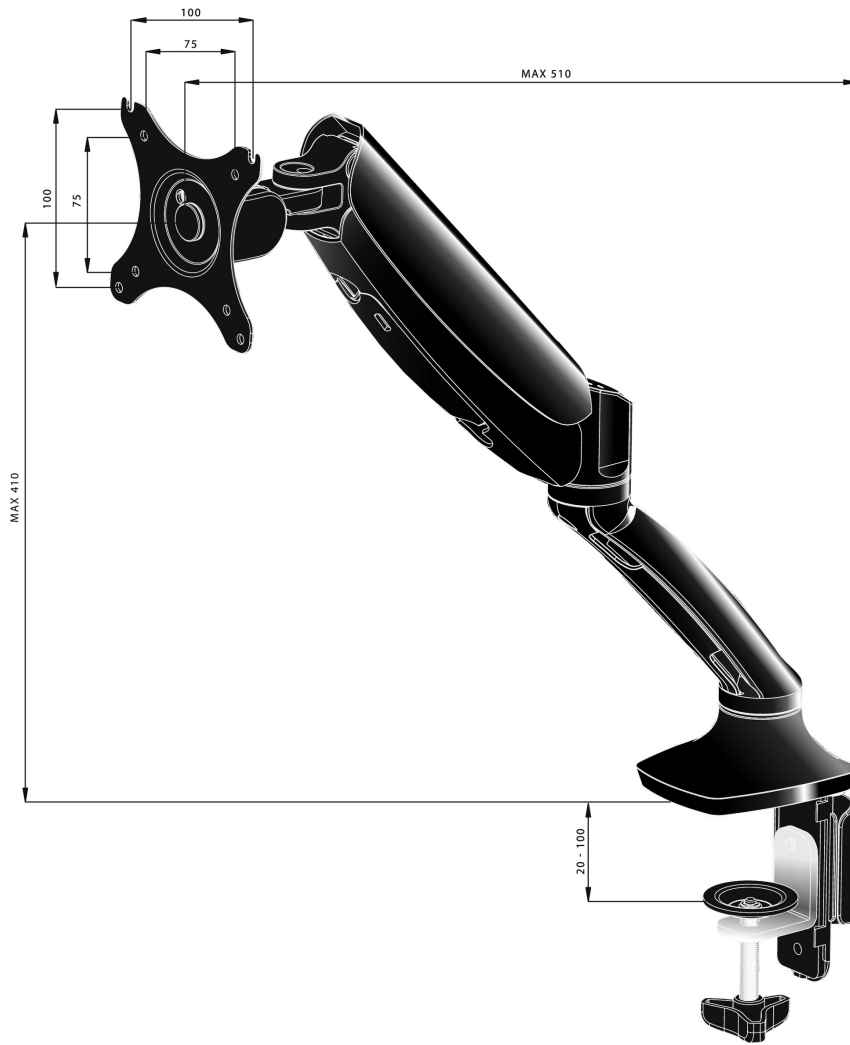

### Sleek and stylish single gas spring monitor arm

The iiyama DS3001C-B1 is a desk mount (grommet or clamp) for flat screens up to 27". Using the arm guarantees you gain additional space on your desk and the cable management system helps to keep the workplace tidy. But more importantly, offering broad adjustment capabilities including tilt, swivel, height and rotation, the arm makes sure you can easily adjust the screen position to your preferences assuring ergonomic body posture.

#### 01 TECHNICAL SPECIFICATION

Type	gas spring desk mount for desktop monitor
Number of screens	1
Desk monut	desk clamp or desk grommet
Screen size	10" - 27"
Height adjustment	0 - 410mm
Screen rotation	PIVOT 90°
Tilt	-85° - 15°
Swivel	360°
Max weight capacity	5kg / monitor
VESA minimum	75 x 75mm
VESA maximum	100 x 100mm

## 02 DIMENSIONS / WEIGHT

EAN code

4948570032105

*All trademarks and registered trademarks acknowledged. E & O E. Specification subject to change without notice. All LCD's comply with ISO-9241-307:2008 in connection with pixel defects.*